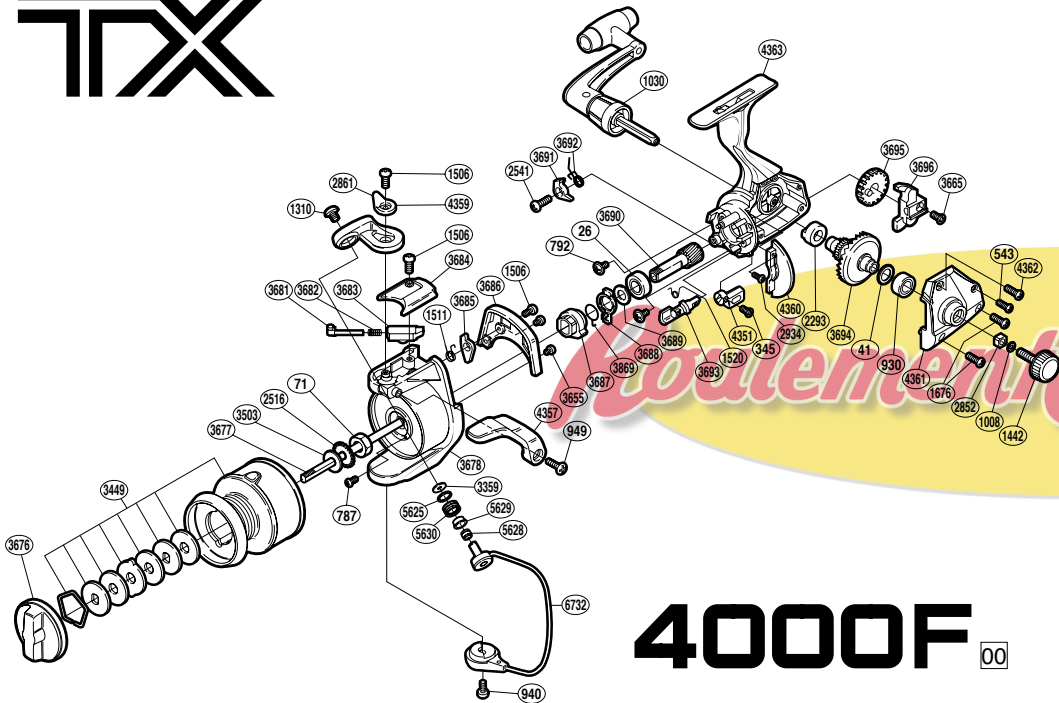

TX

4000F 00

RD No.	PARTS NAMES	RD No.	PARTS NAMES	RD No.	PARTS NAMES
0026	Ball Bearing	2852	Handle Screw Lock	3691	Anti-Reverse Pawl
0041	Drive Gear Washer	2861	Trigger Cam	3692	Anti-Reverse Pawl Spring
0071	Rotor Nut	2934	Flange Screw	3693	Anti-Reverse Cam
0345	Anti-Reverse Lever Screw	3359	Line Roller Washer	3694	Drive Gear
0543	Side Cover Screw (small)	3449	Spool Assembly	3695	Oscillating Gear
0787	Nut Lock Screw	3503	Spool Washer	3696	Oscillating Slider
0792	Bearing Retainer Screw	3655	Cover Screw	3869	Anti-Reverse Lock Out Spring
0930	Ball Bearing	3665	Slider Retainer Screw	4351	Anti-Reverse Lever
0940	Bail Hold Support Screw	3676	Drag Knob	4357	Quick-Fire II Trigger
0949	Trigger Screw	3677	Main Shaft	4359	Bail Arm
1008	Handle Lock Washer	3678	Rotor	4360	Side Cover Flange
1030	Handle Assembly	3681	Bail Spring Guide (A)	4361	Side Cover
1310	Line Roller Screw	3682	Bail Spring	4362	Side Cover Screw (large-silver)
1442	Handle Screw Cap	3683	Bail Spring Guide (B)	4363	Body
1506	Multi-Purpose Screw	3684	Bail Spring Cover	5625	Line Roller Spacer
1511	Lever Spring	3685	Bail Trip Lever	5628	Line Roller Collar
1520	Anti-Reverse Cam Spring	3686	Counterbalance Cover	5629	Line Roller Bushing
1676	Side Cover Screw (large-black)	3687	Anti-Reverse Ratchet	5630	Line Roller
2293	Drive Gear Bushing	3688	Anti-Reverse Lock Out	6732	Bail Assembly
2516	Spool Support	3689	Bushing Washer		
2541	Anti-Reverse Pawl Screw	3690	Pinion Gear		