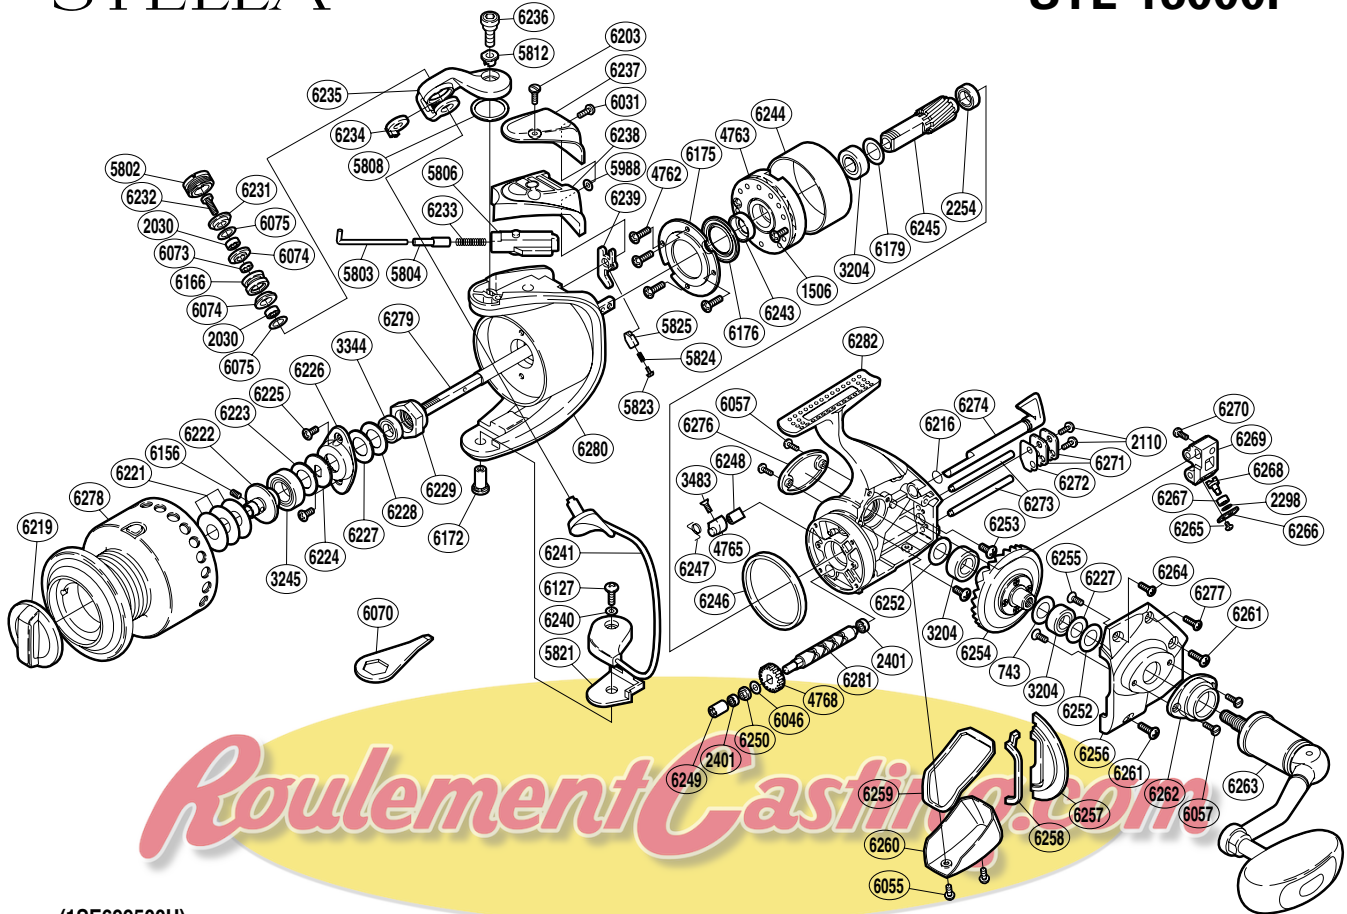

SHIMANO

STELLA

STL-16000F

(1SE699500U)

Part No.	Description	Part No.	Description	Part No.	Description
RD 0743	Drive Gear Washer	RD 6127	Bail Hold Support Screw	RD 6247	Anti-Reverse Cam Spring
RD 1506	Clutch Cover Screw	RD 6156	Set Screw	RD 6248	Anti-Reverse Waterproof
RD 2030	Ball Bearing	RD 6166	Line Roller	RD 6249	Worm Bushing
RD 2110	Worm Shaft Retainer Screw	RD 6172	Bail Hold Support Shaft	RD 6250	Idle Gear Spacer
RD 2254	Ball Bearing	RD 6175	Waterproof Cover	RD 6252	Bearing Waterproof (C)
RD 2298	Spacer	RD 6176	Roller Clutch Waterproof	RD 6253	Bearing Screw (large)
RD 2401	Ball Bearing	RD 6179	Bearing Washer	RD 6254	Drive Gear
RD 3204	Ball Bearing	RD 6203	Protector Screw (A)	RD 6255	Bearing Screw (small)
RD 3245	Ball Bearing	RD 6216	"O" Ring	RD 6256	Side Cover
RD 3344	Ball Bearing	RD 6219	Drag Knob	RD 6257	Side Cover Flange
RD 3483	Anti-Reverse Cam Screw	RD 6221	Spool Washer	RD 6258	Flange Waterproof
RD 4762	Roller Clutch Screw	RD 6222	Bearing Bushing	RD 6259	Rear Shield
RD 4763	Roller Clutch Assembly	RD 6223	Bearing Waterproof (A)	RD 6260	Rear Protector
RD 4765	Anti-Reverse Cam	RD 6224	Spool Support	RD 6261	Side Cover Screw (large)
RD 4768	Idle Gear	RD 6225	Nut Lock Screw	RD 6262	Handle Screw Cap (A)
RD 5802	Line Roller Screw Cap	RD 6226	Rotor Nut Lock Plate	RD 6263	Handle Assembly
RD 5803	Bail Spring Guide (A)	RD 6227	Bearing Washer	RD 6264	Side Cover Screw (small)
RD 5804	Spring Guide (A) Support	RD 6228	Bearing Waterproof (B)	RD 6265	Oscillating Pawl Cover Screw
RD 5806	Bail Spring Guide (B)	RD 6229	Rotor Nut	RD 6266	Oscillating Pawl Cover
RD 5808	Bail Arm Washer	RD 6231	Line Roller Washer	RD 6267	Oscillating Slider Bushing
RD 5812	Bail Arm Screw Collar	RD 6232	Line Roller Screw	RD 6268	Oscillating Pawl
RD 5821	Bail Hold Support Spacer	RD 6233	Bail Spring	RD 6269	Oscillating Slider
RD 5823	Lever Spring Guide (A)	RD 6234	Line Roller Support Collar	RD 6270	Slider Retainer Screw
RD 5824	Bail Trip Lever Spring	RD 6235	Bail Arm	RD 6271	Worm Shaft Retainer
RD 5825	Lever Spring Guide (B)	RD 6236	Bail Arm Screw	RD 6272	Worm Shaft Retainer Washer
RD 5988	Spacer	RD 6237	Rotor Protector	RD 6273	Oscillating Guide
RD 6031	Protector Screw (B)	RD 6238	Bail Spring Cover	RD 6274	Anti-Reverse Lever
RD 6046	Idle Gear Washer	RD 6239	Bail Trip Lever	RD 6276	Handle Screw Cap (B)
RD 6055	Rear Protector Screw	RD 6240	Spacer	RD 6277	Side Cover Screw (medium)
RD 6057	Cap Screw	RD 6241	Bail Assembly	RD 6278	Spool Assembly
RD 6070	Wrench (accessory)	RD 6243	Rotor Ring	RD 6279	Main Shaft
RD 6073	Bearing Spacer	RD 6244	Roller Clutch Ring	RD 6280	Rotor
RD 6074	Line Roller Bushing	RD 6245	Pinion Gear	RD 6281	Worm Shaft
RD 6075	Roller Bearing Seal	RD 6246	Friction Ring	RD 6282	Body