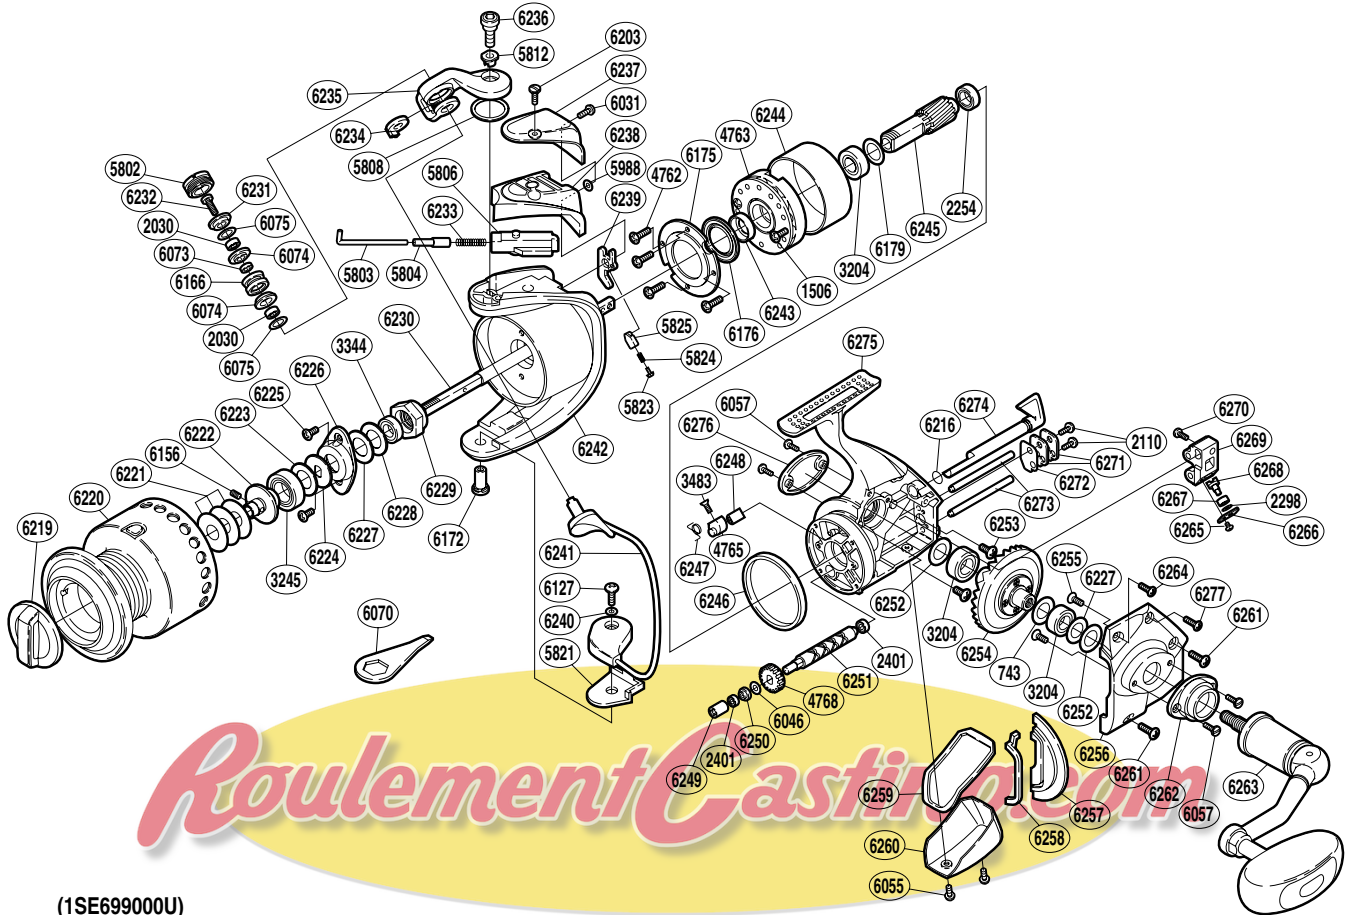

## STL-10000F

(1SE69900U)

Part No.	Description	Part No.	Description	Part No.	Description
RD 0743	Drive Gear Washer	RD 6127	Bail Hold Support Screw	RD 6244	Roller Clutch Ring
RD 1506	Clutch Cover Screw	RD 6156	Set Screw	RD 6245	Pinion Gear
RD 2030	Ball Bearing	RD 6166	Line Roller	RD 6246	Friction Ring
RD 2110	Worm Shaft Retainer Screw	RD 6172	Bail Hold Support Shaft	RD 6247	Anti-Reverse Cam Spring
RD 2254	Ball Bearing	RD 6175	Waterproof Cover	RD 6248	Anti-Reverse Waterproof
RD 2298	Spacer	RD 6176	Roller Clutch Waterproof	RD 6249	Worm Bushing
RD 2401	Ball Bearing	RD 6179	Bearing Washer	RD 6250	Idle Gear Spacer
RD 3204	Ball Bearing	RD 6203	Protector Screw (A)	RD 6251	Worm Shaft
RD 3245	Ball Bearing	RD 6216	"O" Ring	RD 6252	Bearing Waterproof (C)
RD 3344	Ball Bearing	RD 6219	Drag Knob	RD 6253	Bearing Screw (large)
RD 3483	Anti-Reverse Cam Screw	RD 6220	Spool Assembly	RD 6254	Drive Gear
RD 4762	Roller Clutch Screw	RD 6221	Spool Washer	RD 6255	Bearing Screw (small)
RD 4763	Roller Clutch Assembly	RD 6222	Bearing Bushing	RD 6256	Side Cover
RD 4765	Anti-Reverse Cam	RD 6223	Bearing Waterproof (A)	RD 6257	Side Cover Flange
RD 4768	Idle Gear	RD 6224	Spool Support	RD 6258	Flange Waterproof
RD 5802	Line Roller Screw Cap	RD 6225	Nut Lock Screw	RD 6259	Rear Shield
RD 5803	Bail Spring Guide (A)	RD 6226	Rotor Nut Lock Plate	RD 6260	Rear Protector
RD 5804	Spring Guide (A) Support	RD 6227	Bearing Washer	RD 6261	Side Cover Screw (large)
RD 5806	Bail Spring Guide (B)	RD 6228	Bearing Waterproof (B)	RD 6262	Handle Screw Cap (A)
RD 5808	Bail Arm Washer	RD 6229	Rotor Nut	RD 6263	Handle Assembly
RD 5812	Bail Arm Screw Collar	RD 6230	Main Shaft	RD 6264	Side Cover Screw (small)
RD 5821	Bail Hold Support Spacer	RD 6231	Line Roller Washer	RD 6265	Oscillating Pawl Cover Screw
RD 5823	Lever Spring Guide (A)	RD 6232	Line Roller Screw	RD 6266	Oscillating Pawl Cover
RD 5824	Bail Trip Lever Spring	RD 6233	Bail Spring	RD 6267	Oscillating Slider Bushing
RD 5825	Lever Spring Guide (B)	RD 6234	Line Roller Support Collar	RD 6268	Oscillating Pawl
RD 5988	Spacer	RD 6235	Bail Arm	RD 6269	Oscillating Slider
RD 6031	Protector Screw (B)	RD 6236	Bail Arm Screw	RD 6270	Slider Retainer Screw
RD 6046	Idle Gear Washer	RD 6237	Rotor Protector	RD 6271	Worm Shaft Retainer
RD 6055	Rear Protector Screw	RD 6238	Bail Spring Cover	RD 6272	Worm Shaft Retainer Washer
RD 6057	Cap Screw	RD 6239	Bail Trip Lever	RD 6273	Oscillating Guide
RD 6070	Wrench (accessory)	RD 6240	Spacer	RD 6274	Anti-Reverse Lever
RD 6073	Bearing Spacer	RD 6241	Bail Assembly	RD 6275	Body
RD 6074	Line Roller Bushing	RD 6242	Rotor	RD 6276	Handle Screw Cap (B)
RD 6075	Roller Bearing Seal	RD 6243	Rotor Ring	RD 6277	Side Cover Screw (medium)