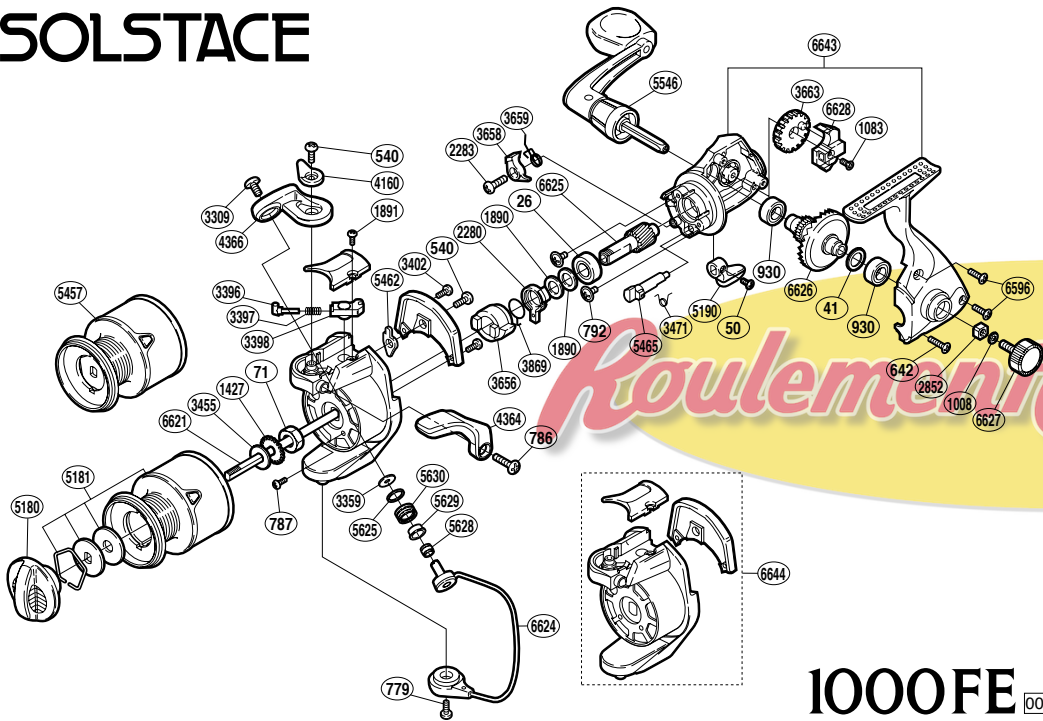

SOLSTACE

1000FE₀₀

RD No.	PARTS NAMES	RD No.	PARTS NAMES	RD No.	PARTS NAMES
0026	Ball Bearing	3309	Line Roller Screw	5457	Spool Assembly (graphite)
0041	Drive Gear Washer	3359	Line Roller Washer	5462	Bail Trip Lever
0050	Anti-Reverse Lever Screw	3396	Bail Spring Guide (A)	5465	Anti-Reverse Cam
0071	Rotor Nut	3397	Bail Spring	5546	Handle Assembly
0540	Multi-Purpose Screw	3398	Bail Spring Guide (B)	5625	Line Roller Spacer
0642	Side Cover Screw (long)	3402	Cover Screw	5628	Line Roller Collar
0779	Bail Hold Support Screw	3455	Spool Washer	5629	Line Roller Bushing
0786	Trigger Screw	3471	Anti-Reverse Cam Spring	5630	Line Roller
0787	Nut Lock Screw	3656	Anti-Reverse Ratchet	6596	Side Cover Screw (short)
0792	Bearing Retainer Screw	3658	Anti-Reverse Pawl	6621	Main Shaft
0930	Ball Bearing	3659	Anti-Reverse Pawl Spring	6624	Bail Assembly
1008	Handle Lock Washer	3663	Oscillating Gear	6625	Pinion Gear
1083	Slider Retainer Screw	3869	Anti-Reverse Lock Out Spring	6626	Drive Gear
1427	Spool Support	4160	Trigger Cam	6627	Handle Screw Cap
1890	Bushing Washer	4364	Quick-Fire II Trigger	6628	Oscillating Slider
1891	Bail Spring Cover Screw	4366	Bail Arm	6643	Body Assembly
2280	Anti-Reverse Lock Out	5180	Drag Knob	6644	Rotor Assembly
2283	Anti-Reverse Pawl Screw	5181	Spool Assembly (aluminum)		
2852	Handle Screw Lock	5190	Anti-Reverse Lever		