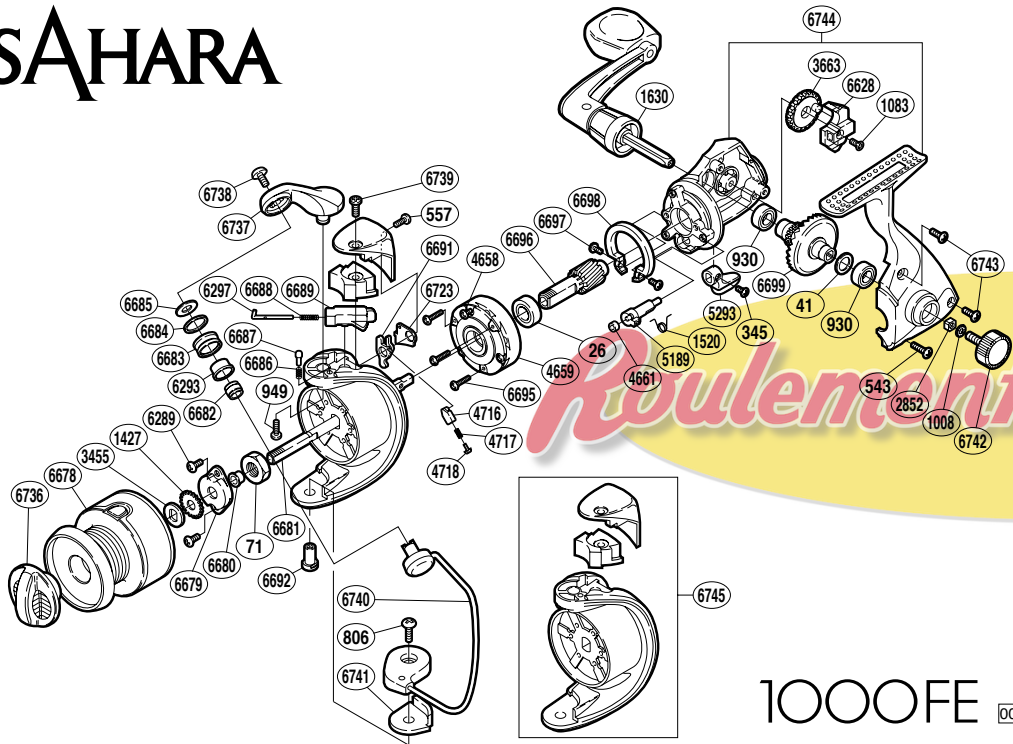

SAHARA

1000FE 

RD No.	PARTS NAMES	RD No.	PARTS NAMES	RD No.	PARTS NAMES
0026	Ball Bearing	4716	Lever Spring Guide (B)	6689	Bail Spring Guide (B)
0041	Drive Gear Washer	4717	Lever Spring	6691	Bail Trip Lever
0071	Rotor Nut	4718	Lever Spring Guide (A)	6692	Bail Hold Support Shaft
0345	Anti-Reverse Lever Screw	5189	Anti-Reverse Cam	6695	Roller Clutch Screw
0543	Side Cover Screw (long)	5293	Anti-Reverse Lever	6696	Pinion Gear
0557	Rotor Protector Screw (small)	6289	Nut Retainer Screw	6697	Friction Ring Screw
0806	Bail Hold Support Screw	6293	Line Roller Bushing	6698	Friction Ring
0930	Ball Bearing	6297	Bail Spring Guide (A)	6699	Drive Gear
0949	Bail Arm Screw	6628	Oscillating Slider	6723	Bail Trip Lever Washer
1008	Handle Lock Washer	6678	Spool Assembly	6736	Drag Knob
1083	Slider Retainer Screw	6679	Nut Retainer	6737	Bail Arm
1427	Spool Support	6680	Rotor Support Bushing	6738	Line Roller Screw
1520	Anti-Reverse Cam Spring	6681	Main Shaft	6739	Rotor Protector Screw (large)
1630	Handle Assembly	6682	Line Roller Collar	6740	Bail Assembly
2852	Handle Screw Lock	6683	Line Roller	6741	Bail Hold Support Spacer
3455	Spool Washer	6684	Line Roller Spacer	6742	Handle Screw Cap
3663	Oscillating Gear	6685	Line Roller Washer	6743	Side Cover Screw (short)
4658	Clutch Cover Screw	6686	Click Spring	6744	Body Assembly
4659	Roller Clutch Assembly	6687	Bail Arm Click	6745	Rotor Assembly
4661	Anti-Reverse Cam Ring	6688	Bail Spring		