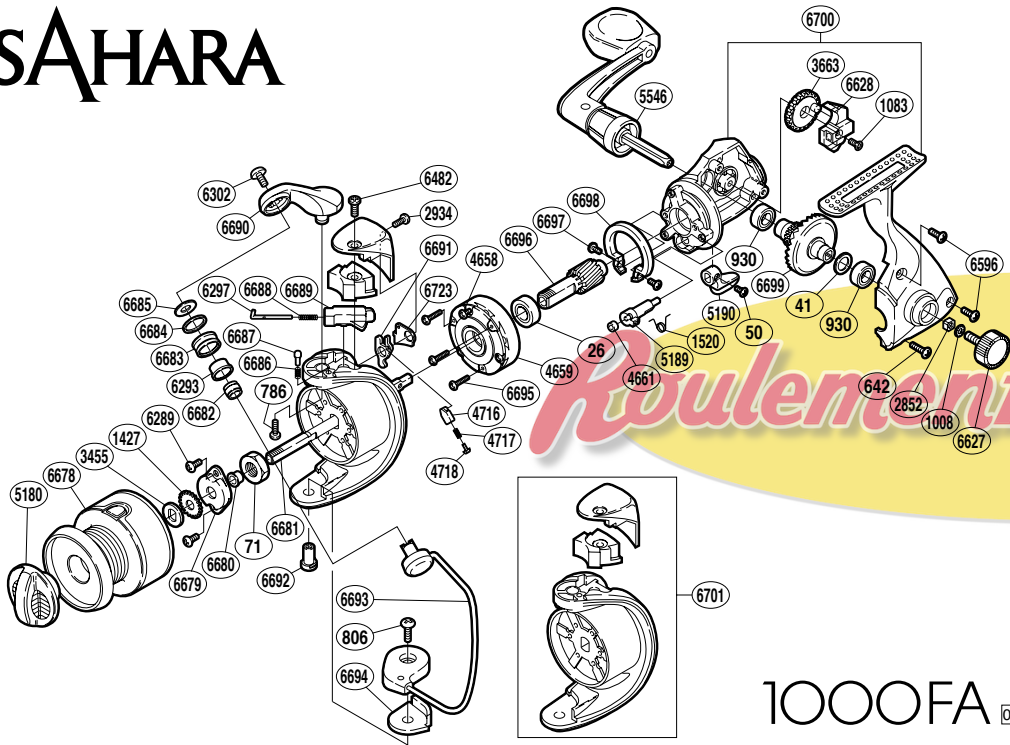

# SAHARA

1000FA 

RD No.	PARTS NAMES	RD No.	PARTS NAMES	RD No.	PARTS NAMES
0026	Ball Bearing	4717	Lever Spring	6684	Line Roller Spacer
0041	Drive Gear Washer	4718	Lever Spring Guide (A)	6685	Line Roller Washer
0050	Anti-Reverse Lever Screw	5180	Drag Knob	6686	Click Spring
0071	Rotor Nut	5189	Anti-Reverse Cam	6687	Bail Arm Click
0642	Side Cover Screw (long)	5190	Anti-Reverse Lever	6688	Bail Spring
0786	Bail Arm Screw	5546	Handle Assembly	6689	Bail Spring Guide (B)
0806	Bail Hold Support Screw	6289	Nut Retainer Screw	6690	Bail Arm
0930	Ball Bearing	6293	Line Roller Bushing	6691	Bail Trip Lever
1008	Handle Lock Washer	6297	Bail Spring Guide (A)	6692	Bail Hold Support Shaft
1083	Slider Retainer Screw	6302	Line Roller Screw	6693	Bail Assembly
1427	Spool Support	6482	Rotor Protector Screw (large)	6694	Bail Hold Support Spacer
1520	Anti-Reverse Cam Spring	6596	Side Cover Screw (short)	6695	Roller Clutch Screw
2852	Handle Screw Lock	6627	Handle Screw Cap	6696	Pinion Gear
2934	Rotor Protector Screw (small)	6628	Oscillating Slider	6697	Friction Ring Screw
3455	Spool Washer	6678	Spool Assembly	6698	Friction Ring
3663	Oscillating Gear	6679	Nut Retainer	6699	Drive Gear
4658	Clutch Cover Screw	6680	Rotor Support Bushing	6700	Body Assembly
4659	Roller Clutch Assembly	6681	Main Shaft	6701	Rotor Assembly
4661	Anti-Reverse Cam Ring	6682	Line Roller Collar	6723	Bail Trip Lever Washer
4716	Lever Spring Guide (B)	6683	Line Roller		

(120711)