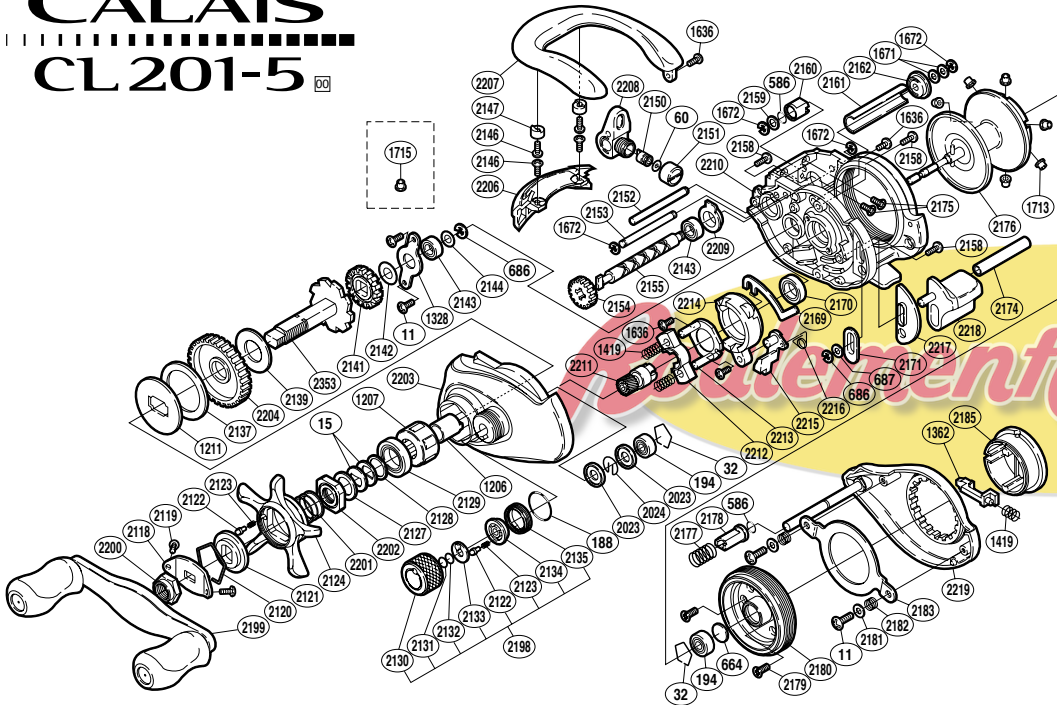

CALAIS

CL201-5

BNT No.	PARTS NAMES	BNT No.	PARTS NAMES	BNT No.	PARTS NAMES
0011	Multi-Purpose Screw (A)	2130	Cast Control Cap	2178	Damper (A)
0015	Drag Spring Washer	2131	Spool Tension Spacer (B)	2179	Brake Case Screw
0032	Bearing Retainer	2132	Spool Tension Spacer (A)	2180	Brake Case
0060	Spacer (optional)	2133	Cast Control Click Plate	2181	Brake Case Ring Washer
0188	"O" Ring	2134	Click Pin Holder	2182	Brake Case Ring Spring
0194	Ball Bearing	2135	Cast Control Click Holder	2183	Brake Case Ring
0586	Friction Ring	2137	Drag Washer (C)	2185	Turnkey Dial
0664	Spacer (B)	2139	Drag Washer (A)	2198	Cast Control Cap Assembly
0686	"E" Lock	2141	Idle Gear (A)	2199	Handle Assembly
0687	Spacer	2142	Idle Gear (A) Spacer	2200	Handle Nut
1206	Roller Clutch Inner Tube	2143	Ball Bearing	2201	Star Drag Spring
1207	Roller Clutch Bearing	2144	Drive Shaft Washer	2202	Star Drag Nut
1211	Key Washer	2146	Line Guard Screw	2203	Left Side Plate
1328	Drive Shaft Retainer	2147	Line Guard Screw Cover	2204	Drive Gear
1362	Turnkey Pawl	2150	Line Guide Pawl	2206	Level Wind Protector
1419	Yoke Spring	2151	Pawl Cap	2207	Thumb Rest
1636	Multi-Purpose Screw (B)	2152	Level Wind Guide	2208	Line Guide
1671	Worm Shaft Washer	2153	Line Guard (C)	2209	Worm Bushing (A)
1672	"E" Lock	2154	Idle Gear (C)	2210	One-Piece Frame
1713	Brake Collar (green)	2155	Worm Shaft	2211	Pinion Gear
2023	Spool Shaft Clip Holder	2158	Left Side Plate Screw	2212	Yoke
2024	Spool Shaft Clip	2159	Damper Washer	2213	Clutch Cam Retainer
2118	Handle Nut Plate	2160	Damper (B)	2214	Clutch Cam
2119	Nut Plate Screw	2161	Level Wind Guard	2215	Clutch Pawl
2120	Click Plate Retainer	2162	Worm Bushing (B)	2216	Clutch Pawl Spring
2121	Star Drag Click Plate	2169	Clutch Plate	2217	Clutch Bar Guide (B)
2122	Click Pin	2170	Ball Bearing	2218	Quick-Fire II Clutch Bar
2123	Click Spring	2171	Clutch Bar Guide (A)	2219	Right Side Plate
2124	Star Drag	2174	Clutch Bar Support	2353	Drive Shaft
2127	Star Drag Spacer	2175	Thumb Rest Screw		
2128	Bearing Washer	2176	Spool Assembly		
2129	Star Drag Bearing	2177	Right Side Plate Spring	1715	Brake Collar (red)