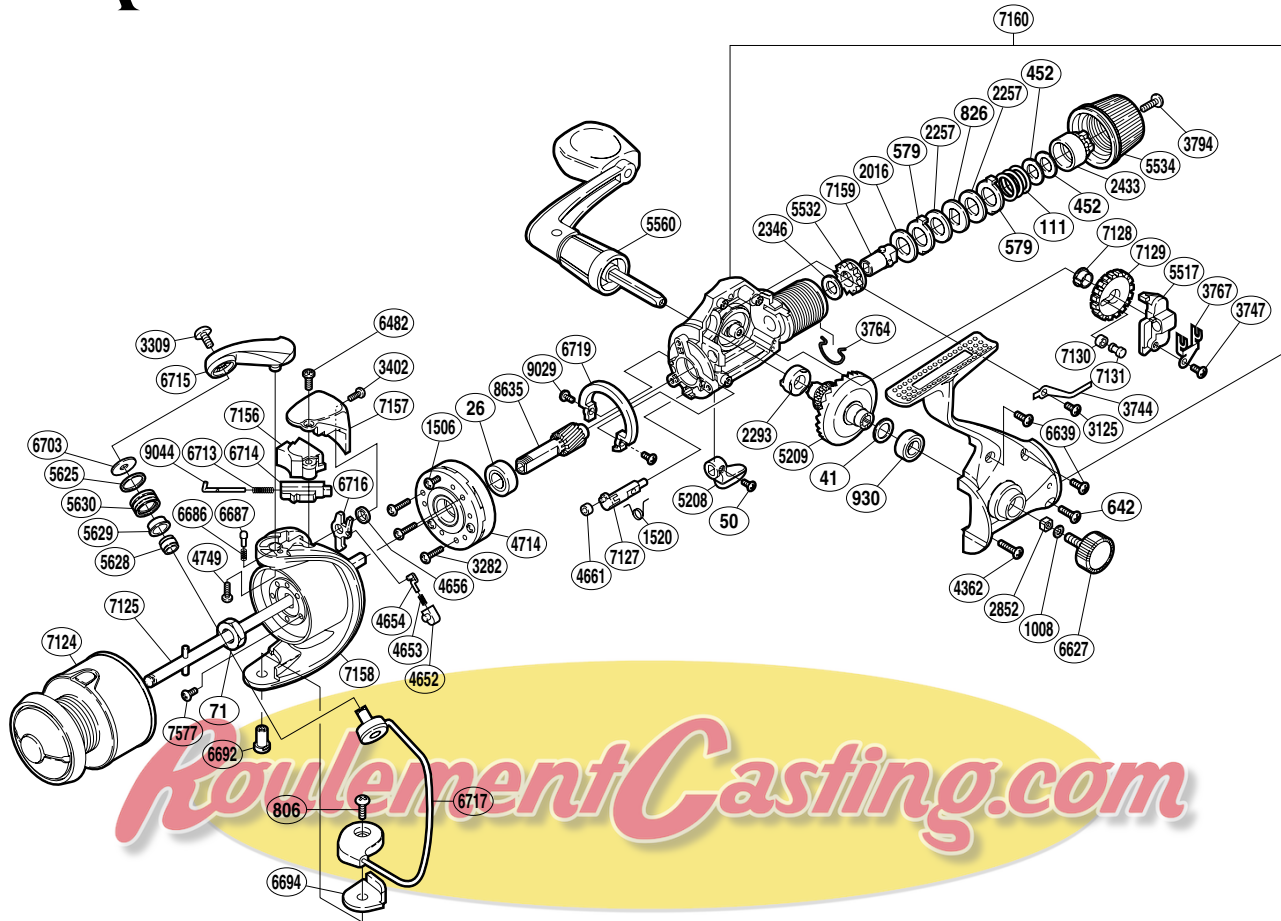

SHIMANO®

SAHARA

SH-RE3000

roulementCasting.com

Part No.	Description	Part No.	Description	Part No.	Description
RD 0026	Ball Bearing	RD 3764	Hold Click Spring	RD 6692	Bail Hold Support Shaft
RD 0041	Drive Gear Washer	RD 3767	Oscillating Slider Retainer	RD 6694	Bail Hold Support Spacer
RD 0050	Anti-Reverse Lever Screw	RD 3794	Drag Knob Screw	RD 6703	Line Roller Washer
RD 0071	Rotor Nut	RD 4362	Side Cover Screw (long)	RD 6713	Bail Spring
RD 0111	Drag Coil Spring	RD 4652	Lever Spring Guide (B)	RD 6714	Bail Spring Guide (B)
RD 0452	Drag Spring Washer	RD 4653	Lever Spring	RD 6715	Bail Arm
RD 0579	Eared Washer "B"	RD 4654	Lever Spring Guide (A)	RD 6716	Bail Trip Lever
RD 0642	Side Cover Screw (medium)	RD 4656	Trip Lever Spacer	RD 6717	Bail Assembly
RD 0806	Bail Hold Support Screw	RD 4661	Anti-Reverse Cam Ring	RD 6719	Friction Ring
RD 0826	Key Washer "A"	RD 4714	Roller Clutch Assembly	RD 7124	Spool Assembly
RD 0930	Ball Bearing	RD 4749	Bail Arm Screw	RD 7125	Main Shaft
RD 1008	Handle Lock Washer	RD 5208	Anti-Reverse Lever	RD 7127	Anti-Reverse Cam
RD 1506	Clutch Cover Screw	RD 5209	Drive Gear	RD 7128	Oscillating Gear Bushing
RD 1520	Lever Spring	RD 5517	Oscillating Slider	RD 7129	Oscillating Gear
RD 2016	Drag Washer "H" (cloth)	RD 5532	Drag Shaft (B)	RD 7130	Oscillating Guide Pin Bushing
RD 2257	Drag Washer "H" (blue)	RD 5534	Drag Knob	RD 7131	Oscillating Guide Pin
RD 2293	Drive Gear Bushing	RD 5560	Handle Assembly	RD 7156	Bail Spring Cover
RD 2346	Drag Washer "C" (cloth)	RD 5625	Line Roller Spacer	RD 7157	Bail Spring Cover Guard
RD 2433	Pressure Screw	RD 5628	Line Roller Collar	RD 7158	Rotor
RD 2852	Handle Screw Lock	RD 5629	Line Roller Bushing	RD 7159	Drag Shaft (A)
RD 3125	Drag Click Screw	RD 5630	Line Roller	RD 7160	Body Assembly
RD 3282	Roller Clutch Screw	RD 6482	Rotor Protector Screw (large)	RD 7577	Nut Lock Screw
RD 3309	Line Roller Screw	RD 6627	Handle Screw Cap	RD 8635	Pinion Gear (B)
RD 3402	Rotor Protector Screw (small)	RD 6639	Side Cover Screw (short)	RD 9029	Friction Ring Screw
RD 3744	Drag Click	RD 6686	Click Spring	RD 9044	Bail Spring Guide (A)
RD 3747	Slider Retainer Screw	RD 6687	Bail Arm Click		