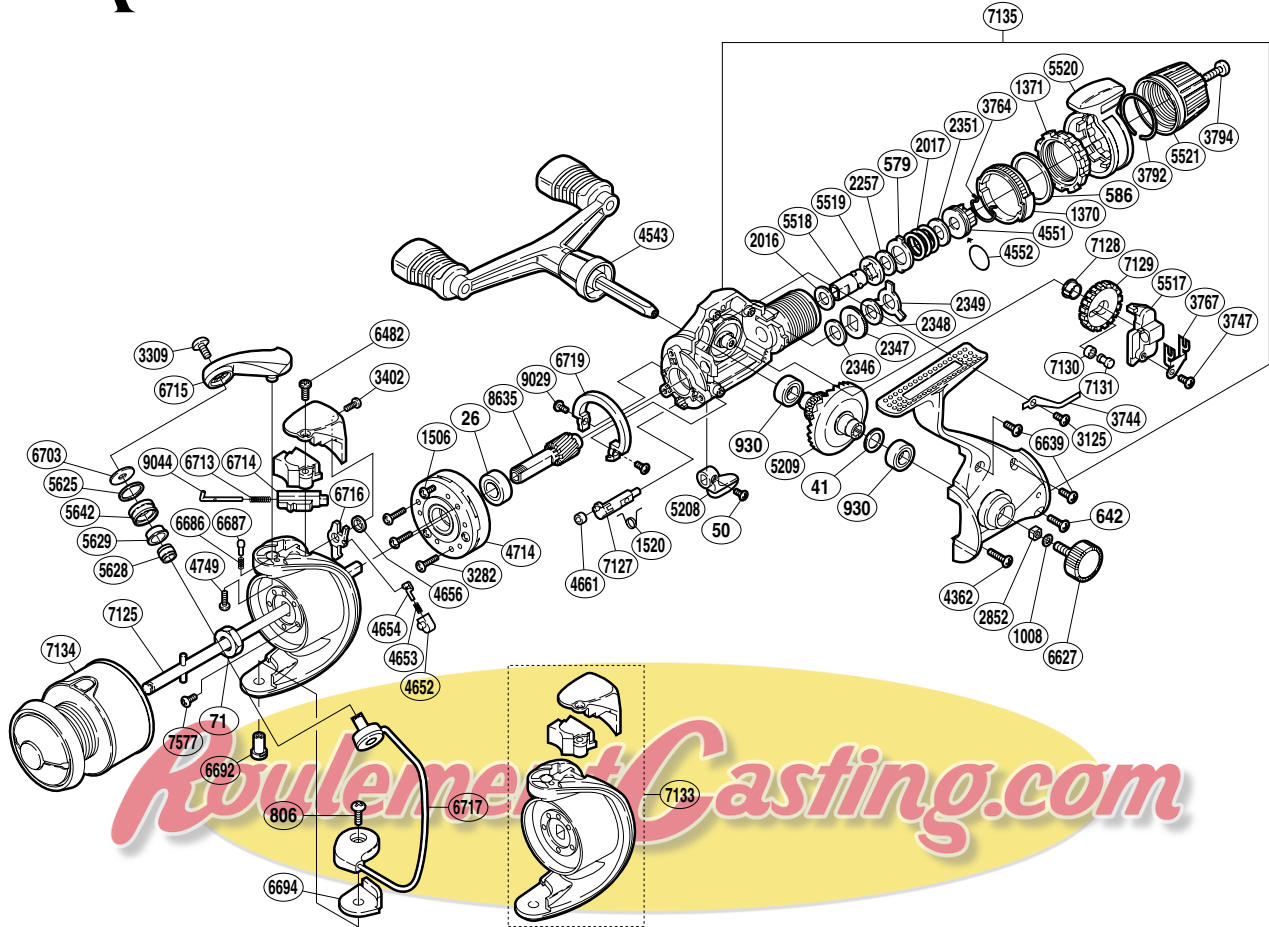

SHIMANO®

SAHARA

SH-GTE4000

Part No.	Description	Part No.	Description	Part No.	Description
RD 0026	Ball Bearing	RD 3747	Slider Retainer Screw	RD 6627	Handle Screw Cap
RD 0041	Drive Gear Washer	RD 3764	Hold Click Spring	RD 6639	Side Cover Screw (short)
RD 0050	Anti-Reverse Lever Screw	RD 3767	Oscillating Slider Retainer	RD 6686	Click Spring
RD 0071	Rotor Nut	RD 3792	Lever Hold Spring	RD 6687	Bail Arm Click
RD 0579	Eared Washer "B"	RD 3794	Drag Programmer Screw	RD 6692	Bail Hold Support Shaft
RD 0586	Fightin' Pressure Screw Washer	RD 4362	Side Cover Screw (long)	RD 6694	Bail Hold Support Spacer
RD 0642	Side Cover Screw (medium)	RD 4543	Double Paddle Handle Assembly	RD 6703	Line Roller Washer
RD 0806	Bail Hold Support Screw	RD 4551	Pressure Screw	RD 6713	Bail Spring
RD 0930	Ball Bearing	RD 4552	"O" Ring	RD 6714	Bail Spring Guide (B)
RD 1008	Handle Lock Washer	RD 4652	Lever Spring Guide (B)	RD 6715	Bail Arm
RD 1370	Lever Click Gear	RD 4653	Lever Spring	RD 6716	Bail Trip Lever
RD 1371	Fightin' Pressure Screw	RD 4654	Lever Spring Guide (A)	RD 6717	Bail Assembly
RD 1506	Clutch Cover Screw	RD 4656	Trip Lever Spacer	RD 6719	Friction Ring
RD 1520	Lever Spring	RD 4661	Anti-Reverse Cam Ring	RD 7125	Main Shaft
RD 2016	Drag Washer "H" (cloth)	RD 4714	Roller Clutch Assembly	RD 7127	Anti-Reverse Cam
RD 2017	Drag Coil Spring	RD 4749	Bail Arm Screw	RD 7128	Oscillating Gear Bushing
RD 2257	Drag Washer "H" (blue)	RD 5208	Anti-Reverse Lever	RD 7129	Oscillating Gear
RD 2346	Drag Washer "C" (cloth)	RD 5209	Drive Gear	RD 7130	Oscillating Guide Pin Bushing
RD 2347	Click Gear	RD 5517	Oscillating Slider	RD 7131	Oscillating Guide Pin
RD 2348	Drag Washer "C" (blue)	RD 5518	Drag Shaft (A)	RD 7133	Rotor Assembly
RD 2349	Eared Washer "Bf"	RD 5519	Drag Shaft (B)	RD 7134	Spool Assembly
RD 2351	Drag Spring Washer	RD 5520	Fightin' Drag Lever	RD 7135	Body Assembly
RD 2852	Handle Screw Lock	RD 5521	Drag Programmer	RD 7577	Nut Lock Screw
RD 3125	Drag Click Screw	RD 5625	Line Roller Spacer	RD 8635	Pinion Gear (B)
RD 3282	Roller Clutch Screw	RD 5628	Line Roller Collar	RD 9029	Friction Ring Screw
RD 3309	Line Roller Screw	RD 5629	Line Roller Bushing	RD 9044	Bail Spring Guide (A)
RD 3402	Rotor Protector Screw (small)	RD 5642	Line Roller		
RD 3744	Drag Click	RD 6482	Rotor Protector Screw (large)		