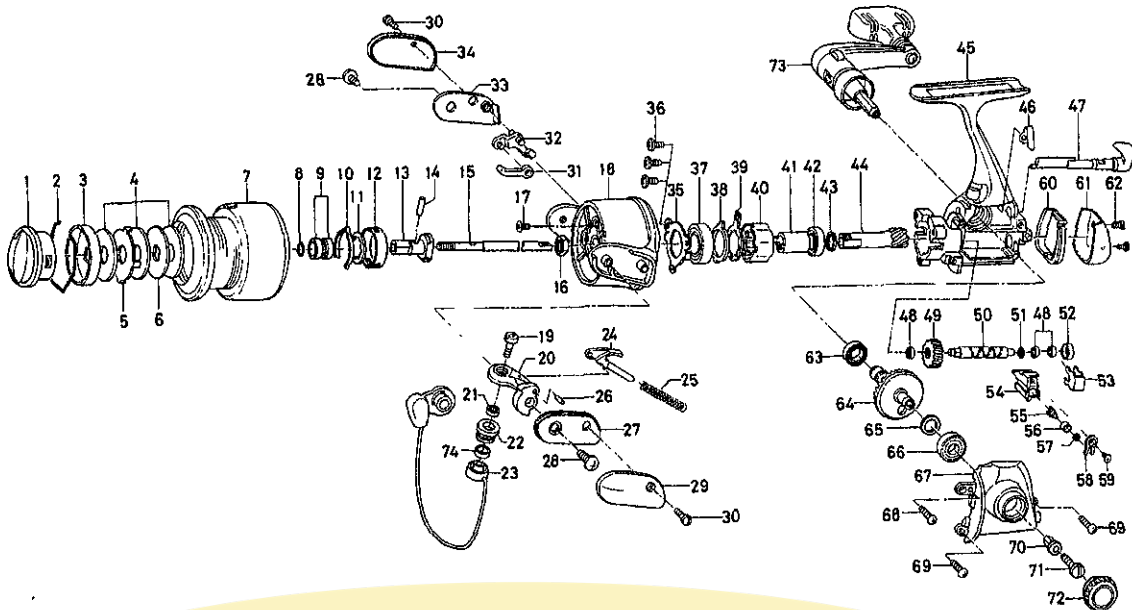

# TOURNAMENT-Z2500iA

**Key No. Parts No. Parts Name**

2-7	F62-6301	SPOOL
1	F62-7801	DRAG KNOB
2	F71-0001	DRAG WASHER RET
3	F62-7501	DRAG KNOB CLICK PLT
4	F69-1001	DRAG WASHER
5	F62-7301	EARED WASHER
6	F62-7201	KEY WASHER
8	637-0601	O RING
9	F01-6401	BALL BEARING A
10	F70-4901	SPOOL CLICK LEAF SPRING
11	F62-5501	SPOOL WASHER
12	F62-5401	CLICK LEAF SPRING HOLDER
13	F62-5301	SPOOL METAL
14	F62-5601	PIN
15	F62-2801	MAIN SHAFT
16	341-9203	ROTOR NUT
17	B55-7601	ROTOR NUT LOCK SCREW
18	F62-3401	ROTOR
19	F62-5201	LINE ROLLER SCREW
20	F62-3501	BAIL ARM
21	F62-5101	BALL BEARING B
22	F62-5001	LINE ROLLER
23	F62-4201	BAIL
24	F69-1101	BAIL SPRING SHAFT
25	F62-3801	BAIL SPRING
26	F62-3701	BAIL ARM PIN
27	F62-3901	SPACER A
28	351-6101	BAIL HOLDER SCREW
29	F62-4002	BAIL SPRING COVER
30	F62-4101	BAIL SPRING COVER SCREW
31	F62-4601	BAIL TRIP PLT
32	F62-4701	BAIL TRIP LEVER
33	F62-4801	SPACER B
34	F62-4902	BAIL TRIP COVER
35	F62-2401	BEARING RET
36	352-2501	BEARING RET SCREW
37	F63-1201	BALL BEARING C