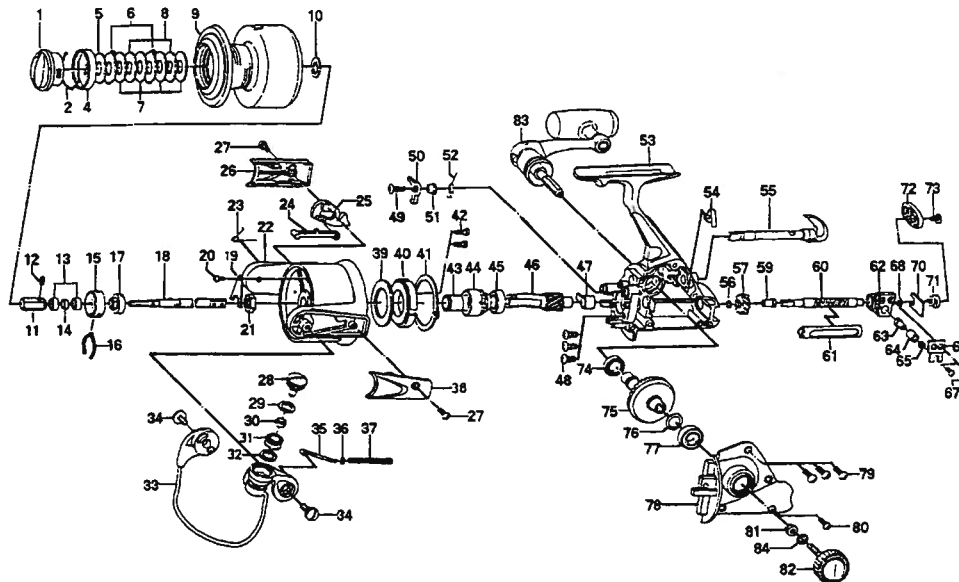

SPINNING REEL **TOURNAMENT-S5000RA / HA**

Key No.	Parts No.	Parts Name	Key No.	Parts No.	Parts Name
2-9	G01-4601	SPOOL	46	F23-2202	PINION GEAR
1	G01-3301	DRAG KNOB	47	E33-2101	PINION COLLAR
2	F71-0001	DRAG WASHER RET	48	B51-5301	BEARING RET SCREW
4	F75-6001	DRAG KNOB CLICK PLT	49	E45-4003	A/R PAWL SCREW
5	F75-5801	DRAG WASHER A	50	F18-1801	A/R PAWL
6	F75-5701	EARED WASHER	51	F18-1701	A/R PAWL COLLAR
7	F75-5501	DRAG WASHER B	52	F18-1901	A/R PAWL SPRING
8	F75-5601	KEY WASHER	53	G01-4001	BODY
10	F13-7501	SPOOL WASHER	54	E32-7801	A/R CAM SPRING
11	F23-5701	SHAFT METAL	55	F23-7502	A/R LEVER
12	F23-5801	SHAFT METAL SCREW	56	320-5901	WORM SHAFT GEAR RET
13	B35-8601	BALL BEARING A	57	F23-2801	WORM SHAFT GEAR
14	F23-5601	SHAFT METAL COLLAR	59	F25-6901	WORM SHAFT BUSH
15	E12-2301	CLICK LEAF SPRING HOLDER	60	F25-6801	WORM SHAFT
16	B74-7701	SPOOL CLICK LEAF SPRING	61	F25-6702	WORM SHIELD
17	F23-5501	SPOOL METAL	62	F23-2302	OSC SLIDER
18	F51-2701	MAIN SHAFT	63	E26-4101	OSC PAWL
19	F18-9601	ROTOR NUT HOLD PLT	64	E26-4201	OSC PAWL BUSH
20	351-1001	ROTOR NUT HOLD PLT SCREW	65	375-0801	OSC PAWL WASHER
21	B10-5701	ROTOR NUT	66	E26-4301	OSC SLIDER COVER
22	F31-5308	ROTOR	67	352-1505	OSC SLIDER COVER SCREW
23	F29-6801	BAIL TRIP LEVER SPRING	68	375-4101	OSC SLIDER WASHER
24	F23-4102	BAIL TRIP PLT	70	F23-2601	WORM SHAFT RET
25	F23-4202	BAIL TRIP LEVER	71	F25-7002	WORM SHAFT COLLAR
26	F23-4304	BAIL TRIP COVER	72	F23-3301	REAR COVER
27	F29-9501	BAIL TRIP COVER SCREW	73	F01-3703	REAR COVER SCREW
28	F23-4404	LINE ROLLER SCREW	74	E45-3901	BALL BEARING D
29	373-2701	LINE ROLLER WASHER A	75	F25-2301	DRIVE GEAR
30	F84-4901	BALL BEARING B	76	371-2824	DRIVE GEAR WASHER
31	F51-0001	LINE ROLLER	77	635-4801	BALL BEARING E
32	F44-6202	LINE ROLLER WASHER B	78	F23-3208	SIDE COVER
33	G01-4801	BAIL	79	351-5903	SIDE COVER SCREW A
34	F23-3903	BAIL HOLDER SCREW	80	351-7802	SIDE COVER SCREW B
35	E32-6701	BAIL SPRING SHAFT	81	F40-9001	HANDLE COLLAR
36	E31-3901	BAIL SPRING WASHER	82	F75-4901	HANDLE SCREW
37	E39-5901	BAIL SPRING	83	G01-4101	HANDLE
38	F23-4004	BAIL SPRING COVER	84	160-8001	HANDLE SCREW WASHER
39	F19-7303	ROLLER CLUTCH WASHER			
40	F76-5401	ROLLER CLUTCH			
41	F18-3001	BEARING RET			
42	351-1101	ROLLER CLUTCH SCREW			
43	F18-1301	SPACING SLEEVE			
44	F92-2901	A/R RATCHET			
45	635-4801	BALL BEARING C			

T-S5000HA Special Parts		
Key No.	Parts No.	Parts Name
46	F75-3701	PINION GEAR
57	F75-3801	WORM SHAFT GEAR
75	F75-3901	DRIVE GEAR
78	F23-3209	SIDE COVER