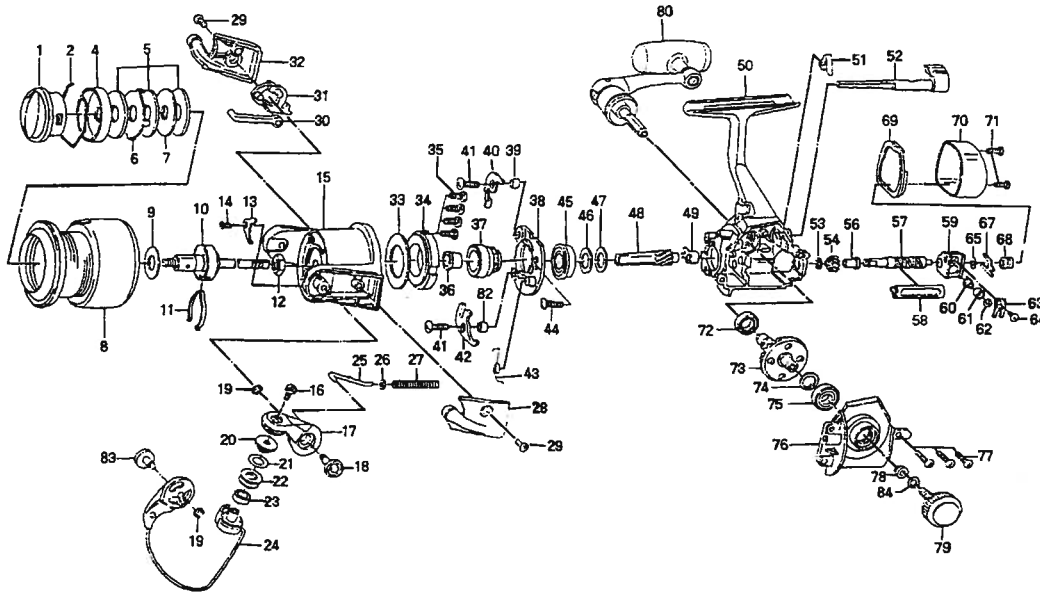

# SPINNING REEL **TOURNAMENT-S4000RA / HA**

Key No.	Parts No.	Parts Name	Key No.	Parts No.	Parts Name
2-8	G01-3101	SPOOL	46	371-2822	PINION WASHER A
1	G01-3301	DRAG KNOB	47	371-2821	PINION WASHER B
2	F71-0001	DRAG WASHER RET	48	F36-6902	PINION GEAR
4	F75-6001	DRAG KNOB CLICK PLT	49	B88-0001	PINION COLLAR
5	F62-7101	DRAG WASHER	50	G01-2301	BODY
6	F75-5701	EARED WASHER	51	F76-9101	A/R CAM SPRING
7	F75-5601	KEY WASHER	52	E45-0402	A/R LEVER
9	F13-7501	SPOOL WASHER	53	320-5901	WORM SHAFT GEAR RET
10	F47-5901	MAIN SHAFT	54	E44-8202	WORM SHAFT GEAR
11	F74-7702	SPOOL CLICK LEAF SPRING	56	E44-6801	WORM SHAFT BUSH
12	B10-5702	ROTOR NUT	57	E44-8101	WORM SHAFT
13	F18-9601	ROTOR NUT HOLD PLT	58	F02-1002	WORM SHIELD
14	E13-4501	ROTOR NUT HOLD PLT SCREW	59	E44-6702	OSC SLIDER
15	G01-2401	ROTOR	60	F02-1202	OSC PAWL
16	F14-2004	LINE ROLLER SCREW	61	E19-1301	OSC PAWL BUSH
17	F45-4303	BAIL ARM	62	375-0801	OSC PAWL WASHER
18	F34-5901	BAIL ARM SCREW	63	E12-5901	OSC SLIDER COVER
19	320-5901	BAIL ARM SCREW RET	64	351-8904	OSC SLIDER COVER SCREW
20	F70-8101	LINE ROLLER COLLAR	65	375-4101	OSC SLIDER WASHER
21	F44-6202	LINE ROLLER WASHER	67	E36-3801	WORM SHAFT RET
22	F45-4902	LINE ROLLER	68	E19-1101	WORM SHAFT COLLAR
23	F84-4901	BALL BEARING A	69	E45-0703	WATER SHIELD
24	G01-2501	BAIL	70	E45-0806	REAR COVER
25	E12-4701	BAIL SPRING SHAFT	71	F01-6302	REAR COVER SCREW
26	E31-3901	BAIL SPRING WASHER	72	B86-1702	BALL BEARING C
27	E43-5401	BAIL SPRING	73	E44-7004	DRIVE GEAR
28	F35-6906	BAIL SPRING COVER	74	373-7808	DRIVE GEAR WASHER
29	F01-3701	BAIL SPRING COVER SCREW	75	B62-8601	BALL BEARING D
30	F35-7201	BAIL TRIP PLT	76	F08-5007	SIDE COVER
31	F49-9201	BAIL TRIP LEVER	77	351-8505	SIDE COVER SCREW
32	F35-7306	BAIL TRIP COVER	78	F43-3502	HANDLE COLLAR
33	F19-7304	ROLLER CLUTCH WASHER	79	F76-4801	HANDLE SCREW
34	F76-5401	ROLLER CLUTCH	80	G01-2601	HANDLE
35	351-4701	ROLLER CLUTCH SCREW	82	F23-8701	A/R PAWL COLLAR B
36	F24-6001	SPACING SLEEVE	83	F66-0901	BAIL HOLDER SCREW
37	F23-9102	A/R RATCHET	84	160-8101	HANDLE SCREW WASHER
38	F23-8301	BEARING RET			
39	F22-6801	A/R PAWL COLLAR A			
40	F23-8801	A/R PAWL PLT			
41	E45-4001	A/R PAWL SCREW			
42	F23-8901	A/R PAWL			
43	F22-7101	A/R PAWL SPRING			
44	351-8501	BEARING RET SCREW			
45	F24-0001	BALL BEARING B			
			46	371-2822	PINION WASHER A
			47	371-2821	PINION WASHER B
			48	F36-6902	PINION GEAR
			49	B88-0001	PINION COLLAR
			50	G01-2301	BODY
			51	F76-9101	A/R CAM SPRING
			52	E45-0402	A/R LEVER
			53	320-5901	WORM SHAFT GEAR RET
			54	E44-8202	WORM SHAFT GEAR
			56	E44-6801	WORM SHAFT BUSH
			57	E44-8101	WORM SHAFT
			58	F02-1002	WORM SHIELD
			59	E44-6702	OSC SLIDER
			60	F02-1202	OSC PAWL
			61	E19-1301	OSC PAWL BUSH
			62	375-0801	OSC PAWL WASHER
			63	E12-5901	OSC SLIDER COVER
			64	351-8904	OSC SLIDER COVER SCREW
			65	375-4101	OSC SLIDER WASHER
			67	E36-3801	WORM SHAFT RET
			68	E19-1101	WORM SHAFT COLLAR
			69	E45-0703	WATER SHIELD
			70	E45-0806	REAR COVER
			71	F01-6302	REAR COVER SCREW
			72	B86-1702	BALL BEARING C
			73	E44-7004	DRIVE GEAR
			74	373-7808	DRIVE GEAR WASHER
			75	B62-8601	BALL BEARING D
			76	F08-5007	SIDE COVER
			77	351-8505	SIDE COVER SCREW
			78	F43-3502	HANDLE COLLAR
			79	F76-4801	HANDLE SCREW
			80	G01-2601	HANDLE
			82	F23-8701	A/R PAWL COLLAR B
			83	F66-0901	BAIL HOLDER SCREW
			84	160-8101	HANDLE SCREW WASHER
<b>T-S4000HA Special Parts</b>					
<b>Key No.</b>	<b>Parts No.</b>	<b>Parts Name</b>	<b>Key No.</b>	<b>Parts No.</b>	<b>Parts Name</b>
48	F76-3601	PINION GEAR	54	F76-3501	WORM SHAFT GEAR
54	F76-3501	WORM SHAFT GEAR	57	G01-3501	WORM SHAFT
57	G01-3501	WORM SHAFT	73	F76-3701	DRIVE GEAR
73	F76-3701	DRIVE GEAR	76	F08-5008	SIDE COVER
76	F08-5008	SIDE COVER			