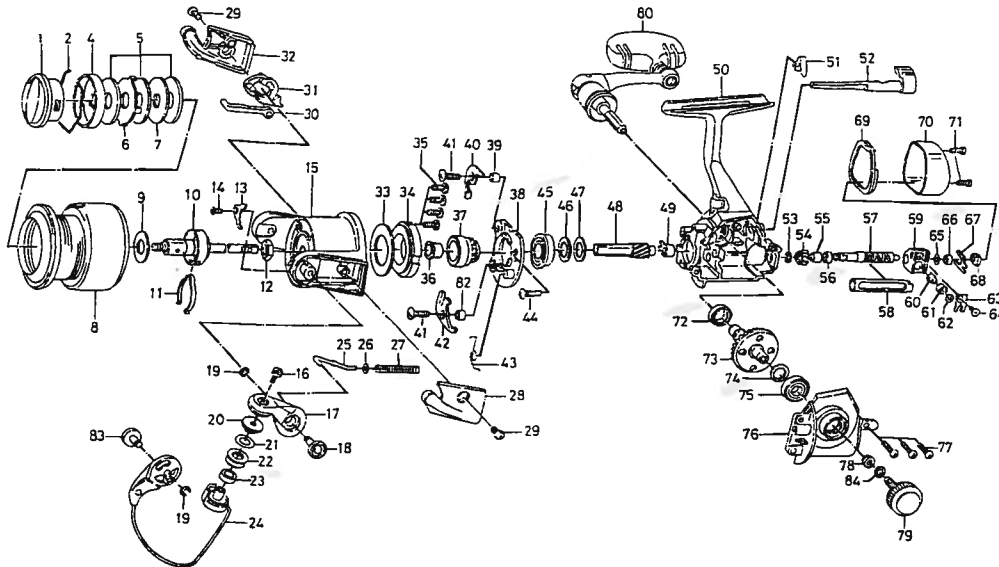

SPINNING REEL TEAM DAIWA-X4000HIAU

Key No.	Parts No.	Parts Name	Key No.	Parts No.	Parts Name
2-8	F76-4901	SPOOL	43	F22-7101	A/R CAM SPRING
1	F66-2001	DRAG KNOB	44	351-8501	BEARING RET SCREW
2	F71-0001	DRAG WASHER RET	45	F24-0001	BALL BEARING B
4	F75-6001	DRAG KNOB CLICK PLT	46	371-2822	BALL BEARING WASHER A
5	F62-7101	DRAG WASHER	47	371-2821	BALL BEARING WASHER B
6	F75-5701	EARED WASHER	48	F76-3601	PINION GEAR
7	F75-5601	KEY WASHER	49	B88-0001	PINION COLLAR
9	F13-7501	SPOOL WASHER	50	F47-7303	BODY
10	F47-5901	MAIN SHAFT	51	F76-9101	A/R LEVER SPRING
11	B74-7702	SPOOL CLICK LEAF SPRING	52	E45-0403	A/R LEVER
12	B10-5702	ROTOR NUT	53	320-5901	WORM SHAFT GEAR RET
13	F18-9601	ROTOR NUT HOLD PLT	54	F76-3501	WORM SHAFT GEAR
14	E13-4501	ROTOR NUT HOLD PLT SCREW	55	B45-1501	WORM SHAFT COLLAR
15	F76-3801	ROTOR	56	E33-2501	BALL BEARING C
16	F14-2004	LINE ROLLER SCREW	57	F76-3401	WORM SHAFT
17	F45-4301	BAIL ARM	58	F28-2602	WORM SHIELD
18	F34-5901	BAIL ARM SCREW	59	E44-6702	OSC SLIDER
19	320-5901	BAIL ARM SCREW RET	60	F02-1202	OSC PAWL
20	F70-8101	ROLLER COLLAR	61	E19-1301	OSC PAWL BUSH
21	F44-6202	LINE ROLLER WASHER	62	375-0801	OSC PAWL WASHER
22	F45-4902	LINE ROLLER	63	E12-5901	OSC SLIDER COVER
23	F84-4901	BALL BEARING A	64	351-8904	OSC SLIDER COVER SCREW
24	F76-3901	BAIL	65	375-4101	OSC SLIDER WASHER
25	E12-4701	BAIL SPRING SHAFT	66	F28-2201	BALL BEARING D
26	E31-3901	BAIL SPRING WASHER	67	F28-2301	WORM SHAFT RET
27	E43-5401	BAIL SPRING	68	F28-2403	BALL BEARING COLLAR B
28	F35-6905	BAIL SPRING COVER	69	E45-0702	WATER SHIELD
29	F01-3701	BAIL SPRING COVER SCREW	70	E45-0806	REAR COVER
30	F35-7201	BAIL TRIP PLT	71	F01-6302	REAR COVER SCREW
31	F49-9201	BAIL TRIP LEVER	72	B86-1702	BALL BEARING E
32	F35-7305	BAIL TRIP COVER	73	F76-3701	DRIVE GEAR
33	F19-7304	ROLLER CLUTCH WASHER	74	373-7808	DRIVE GEAR WASHER
34	F76-5401	ROLLER CLUTCH	75	B62-8601	BALL BEARING F
35	351-4701	ROLLER CLUTCH SCREW	76	F08-5004	SIDE COVER
36	F24-6001	SPACING SLEEVE	77	351-8505	SIDE COVER SCREW
37	F23-9102	A/R RATCHET	78	F43-3502	HANDLE COLLAR
38	F23-8301	BEARING RET	79	F76-4801	HANDLE SCREW
39	F22-6801	A/R PAWL PLT COLLAR	80	F76-4001	HANDLE
40	F23-8801	A/R PAWL PLT	82	F23-8701	A/R PAWL COLLAR
41	E45-4001	A/R PAWL SCREW	83	F66-0901	BAIL HOLDER SCREW
42	F23-8901	A/R PAWL	84	160-8101	HANDLE WASHER