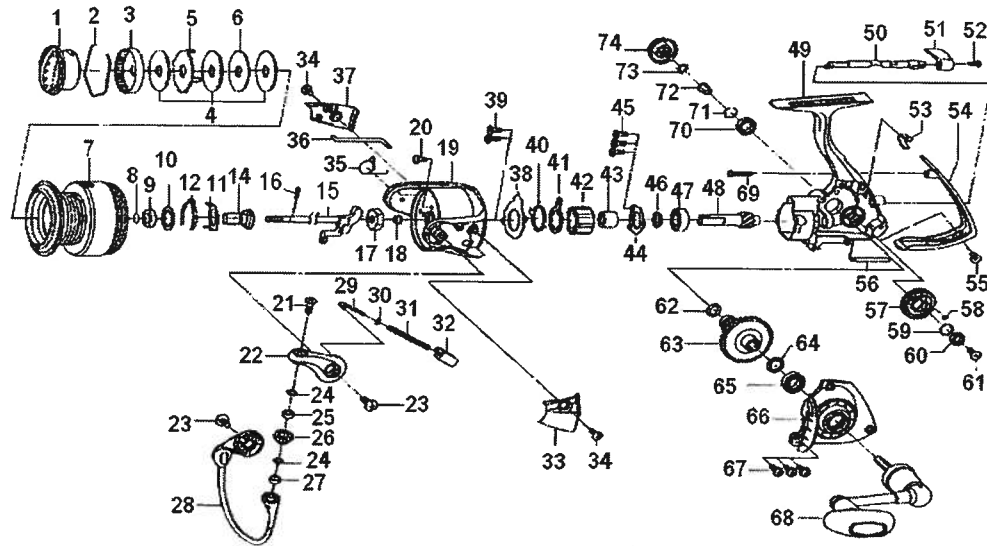

SPINNING REEL

TD TIERRA 3500/4000

Key No.	Parts No.	Parts Name	Key No.	Parts No.	Parts Name
1	G85-0801	DRAG KNOB	41	G64-1401	CLUTCH CAM
2	F71-0001	DRAG WASHER RET	42	G31-4501	ROLLER CLUTCH
3	F89-5302	DRAG KNOB CLICK PLT	43	G74-3001	SPACING SLEEVE
4	F62-7101	DRAG WASHER	44	G52-2901	BEARING RET B
5	F62-7301	EARED WASHER	45	E13-4509	BEARING RET B SCREW
6	F64-4701	KEY WASHER	46	375-8509	BEARING RET WASHER
2-7	G84-9501	SPOOL	47	G52-2801	BALL BEARING B
8	G52-5101	SPOOL RET	48	G74-3101	PINION GEAR
9	G74-7401	SPOOL COLLAR	49	G84-8801	BODY
10	F64-3500	SPOOL WASHER	50	G74-2601	A/R CAM
11	G69-4001	CLICK LEAF SPRING HOLDER	51	G69-9406	A/R LEVER
12	F70-9002	SPOOL CLICK LEAF SPRING	52	G69-9501	A/R LEVER SCREW
14	G64-2301	SPOOL METAL	53	G72-6201	A/R CAM SPRING
15	G84-9201	MAIN SHAFT	54	G74-3501	REAR COVER
16	F64-3601	PIN	55	G33-2702	REAR COVER SCREW A
17	G74-3801	ROTOR NUT	56	G64-4702	STABILIZER BAR
18	G75-1201	ROTOR NUT COLLAR	57	G64-4302	OSC GEAR
19	G64-6109	ROTOR	58	B85-3101	O RING A
20	G62-7701	ROTOR NUT LOCK SCREW	59	G52-2100	OSC GEAR WASHER
21	G19-5602	LINE ROLLER SCREW	60	G46-7102	BALL BEARING C
22	G61-2312	BAIL ARM	61	B70-3401	OSC GEAR SCREW
23	G20-5001	BAIL ARM SCREW	62	G67-0501	O RING B
24	F89-7101	LINE ROLLER WASHER	63	G74-3201	DRIVE GEAR
25	G28-1601	BALL BEARING A	64	373-7808	DRIVE GEAR WASHER
26	F92-1601	LINE ROLLER	65	G52-3401	BALL BEARING D
27	G04-7601	LINE ROLLER COLLAR	66	G84-9101	SIDE COVER
28	G64-6401	BAIL	67	G33-2902	SIDE COVER SCREW
29	G29-8201	BAIL SPRING SHAFT	68	G84-9301	HANDLE
30	E31-3901	BAIL SPRING WASHER	69	E11-9602	REAR COVER SCREW B
31	G64-6201	BAIL SPRING	70	B86-1704	BALL BEARING E
32	G61-2103	BAIL SPRING HOLDER	71	G52-5101	BALL BEARING RET
33	G64-6301	BAIL SPRING COVER	72	F72-1202	HANDLE COLLAR
34	G27-0801	BAIL SPRING COVER SCREW	73	160-8101	LOCK WASHER
35	G61-3101	BAIL TRIP LEVER SPRING	74	G74-4201	HANDLE SCREW
36	G64-6501	BAIL TRIP LEVER			
37	G64-6601	BAIL TRIP LEVER COVER			
38	G57-7401	BEARING RET A			
39	G55-7101	BEARING RET A SCREW			
40	F64-1501	ROLLER CLUTCH RET			