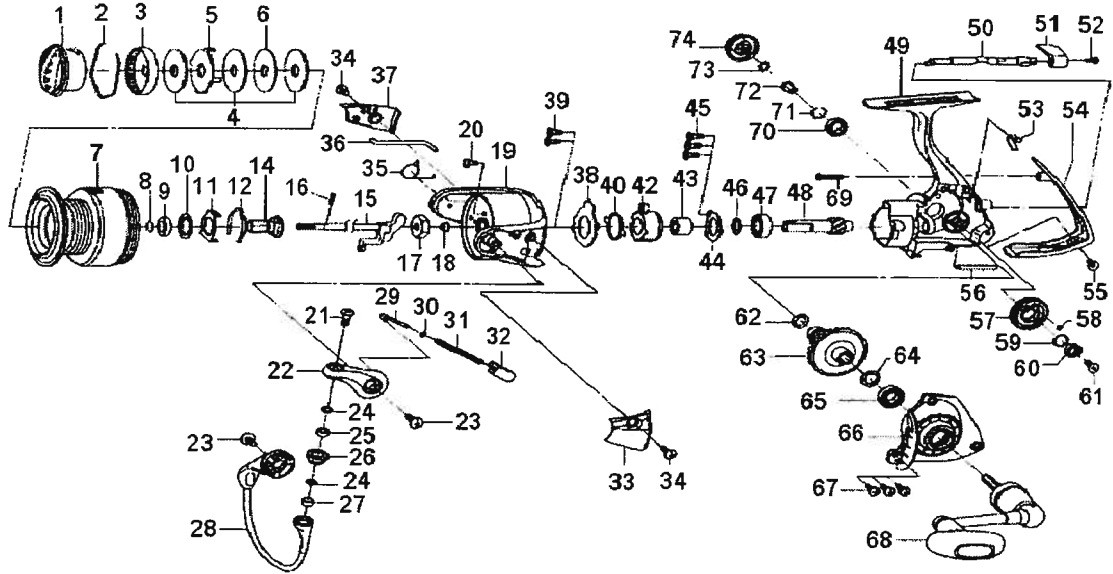

**SPINNING REEL**

**TD TIERRA 3000**

Key No.	Parts No.	Parts Name	Key No.	Parts No.	Parts Name
1	G84-8401	DRAG KNOB	38	G61-1201	BEARING RET A
2	F71-0001	DRAG WASHER RET	39	G55-7101	BEARING RET A SCREW
3	F89-5304	DRAG KNOB CLICK PLT	40	G46-5401	CLUTCH CAM RET
4	F69-1001	DRAG WASHER	42	G53-9201	ROLLER CLUTCH
5	F62-7301	EARED WASHER	43	G71-6201	SPACING SLEEVE
6	F62-7201	KEY WASHER	44	G46-7402	BEARING RET B
2-7	G84-8501	SPOOL	45	G55-7101	BEARING RET B SCREW
8	G47-2401	SPOOL RET	46	375-8509	BEARING RET WASHER
9	G72-0401	SPOOL COLLAR	47	G53-5101	BALL BEARING B
10	F62-5500	SPOOL WASHER	48	G69-8901	PINION GEAR
11	G47-2201	CLICK LEAF SPRING HOLDER	49	G84-7601	BODY
12	F70-4901	SPOOL CLICK LEAF SPRING	50	G69-8601	A/R CAM
13	G46-8000	CLICK LEAF SPRING WASHER	51	G69-9406	A/R LEVER
14	G62-8801	SPOOL METAL	52	G69-9501	A/R LEVER SCREW
15	G85-0601	MAIN SHAFT	53	G72-6201	A/R CAM SPRING
16	G37-5001	PIN	54	G69-9301	REAR COVER
17	G69-9801	ROTOR NUT	55	G33-2702	REAR COVER SCREW A
18	G69-9701	ROTOR NUT COLLAR	56	G61-0802	STABILIZER BAR
19	G62-8311	ROTOR	57	G63-2102	OSC GEAR
20	G62-7701	ROTOR NUT LOCK SCREW	58	G46-6001	O RING A
21	G19-5602	LINE ROLLER SCREW	59	G46-6100	OSC GEAR WASHER
22	G61-2312	BAIL ARM	60	F05-5602	BALL BEARING C
23	G20-5001	BAIL ARM SCREW	61	F20-6902	OSC GEAR SCREW
24	F89-7101	LINE ROLLER WASHER	62	G67-0501	O RING B
25	G28-1601	BALL BEARING A	63	G69-9001	DRIVE GEAR
26	F92-1601	LINE ROLLER	64	375-8500	DRIVE GEAR WASHER
27	G04-7601	LINE ROLLER COLLAR	65	G46-7302	BALL BEARING D
28	G62-8501	BAIL	66	G84-7701	SIDE COVER
29	G47-1801	BAIL SPRING SHAFT	67	G33-2902	SIDE COVER SCREW
30	E31-3901	BAIL SPRING WASHER	68	G84-7801	HANDLE
31	G47-1701	BAIL SPRING	69	E11-9602	REAR COVER SCREW B
32	G61-2101	BAIL SPRING HOLDER	70	F01-6401	BALL BEARING E
33	G62-8401	BAIL SPRING COVER	71	G47-2401	BALL BEARING RET
34	G27-0801	BAIL SPRING COVER SCREW	72	F72-1001	HANDLE COLLAR
35	G61-3101	BAIL TRIP LEVER SPRING	73	160-8101	LOCK WASHER
36	G62-8601	BAIL TRIP LEVER	74	G70-0201	HANDLE SCREW
37	G62-8701	BAIL TRIP LEVER COVER			