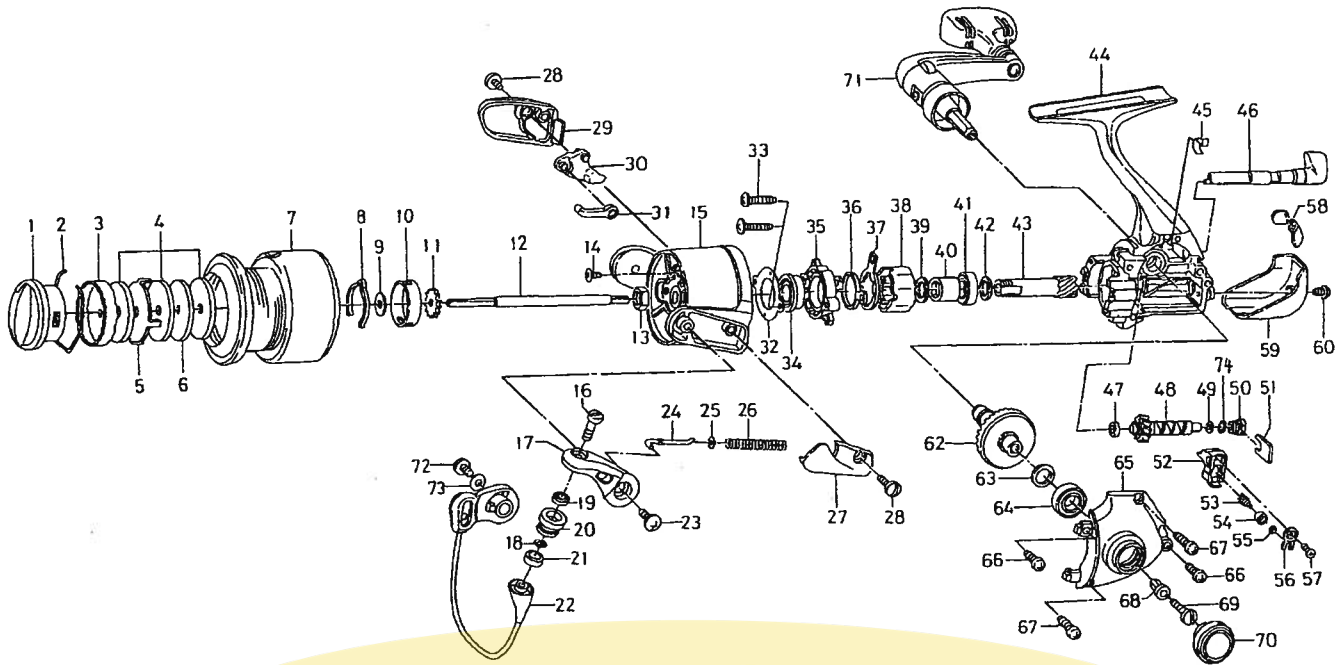

# TEAM DAIWA-S3000CU / 3500CU

Key No.	Parts No.	Parts Name
2-7	G11-7401	SPOOL
1	F66-2002	DRAG KNOB
2	F71-0001	DRAG WASHER RET
3	F68-1301	DRAG KNOB CLICK PLT
4	F69-8001	DRAG WASHER
5	F67-6401	EARED WASHER
6	F68-1101	KEY WASHER
8	F70-9001	SPOOL CLICK LEAF SPRING
9	E39-7901	SPOOL WASHER
10	F69-7901	CLICK LEAF SPRING HOLDER
11	E41-3101	CLICK GEAR
12	F68-0001	MAIN SHAFT
13	340-6604	ROTOR NUT
14	B55-7601	ROTOR NUT LOCK SCREW
15	F95-2602	ROTOR
16	F92-1701	LINE ROLLER SCREW
17	F89-2208	BAIL ARM
18	F89-7101	LINE ROLLER WASHER
19	F62-5102	BALL BEARING A
20	F92-1601	LINE ROLLER
21	G04-7601	LINE ROLLER COLLAR
22	F92-1102	BAIL
23	F89-2501	BAIL ARM SCREW
24	F89-2301	BAIL SPRING SHAFT
25	E31-3901	BAIL SPRING WASHER
26	F92-0901	BAIL SPRING
27	F92-1004	BAIL SPRING COVER
28	351-1801	BAIL HOLDER COVER SCREW
29	F92-1504	BAIL TRIP COVER
30	F62-4701	BAIL TRIP LEVER
31	F64-6301	BAIL TRIP PLT
32	F95-2501	BEARING RET A
33	E24-7402	BEARING RET SCREW
34	F25-2901	BALL BEARING B
35	F95-2401	BEARING RET B
36	F67-9701	BEARING RET C
37	F64-1401	ROLLER CLUTCH RET
38	F64-1201	ROLLER CLUTCH
39	373-7814	ROLLER CLUTCH WASHER
40	F73-2203	SPACING SLEEVE
41	F64-1101	BALL BEARING C