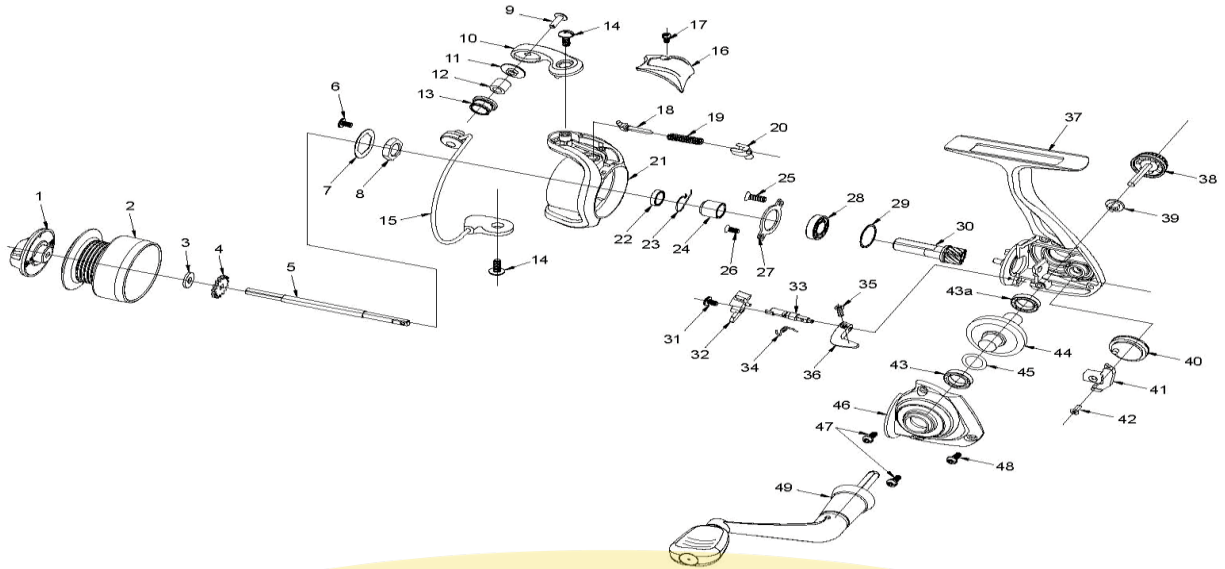

## SPINNING REEL

Please order by parts number, not key number  
 Veuillez indiquer le numéro de la pièce (Non "Key" No.)

## SWEEPFIRE 1000-2B

Key No.	Part No.	Part Name	Key No.	Part No.	Part Name
1	WD5-6901	DRAG KNOB ASSEMBLY	26	W79-7301	SCREW
2	WD5-7001	SPOOL ASSEMBLY	27	W79-7401	BEARING RET
3	W44-5501	WASHER	28	WD0-1101	BALL BEARING
4	W44-5601	CLICK GEAR	29	W44-8501	COLLAR
5	W79-6201	MAIN SHAFT	30	W79-7601	PINION GEAR
6	W44-7201	SCREW	31	W44-8601	SCREW
7	W44-7601	ROTOR NUT HOLDING PL	32	W79-7701	A/R PAWL
8	W77-1501	ROTOR NUT	33	W79-7801	A/R CAM
9	W75-3701	SCREW	34	W79-7901	A/R CAM SPRING
10	W79-6302	BAIL ARM	35	W75-3301	SCREW
11	W79-6401	COLLAR	36	W79-9601	A/R LEVER
12	W34-5201	BUSHING	37	WD5-7201	BODY
13	WD0-0501	LINE ROLLER	38	W79-8102	HANDLE SCREW
14	W77-0801	SCREW	39	W34-4701	COLLAR
15	W79-8901	BAIL ASSEMBLY	40	W45-0101	OSC GEAR
16	W79-6701	BAIL SPRING COVER	41	W79-8201	OSC SLIDER
17	W44-6401	SCREW	42	W45-0301	SCREW
18	W44-7101	BAIL SPRING SHAFT	43	WD0-1601	BALL BEARING
19	W44-7001	BAIL SPRING	43-A	W34-5301	BUSHING
20	W79-6801	BAIL SPRING HOLDER	44	W79-8301	DRIVE GEAR
21	WD5-7101	ROTOR	45	W75-4201	WASHER
22	W79-7001	COLLAR	46	WD5-7301	SIDE COVER
23	W79-7101	A/R PAWL SPRING	47	W75-4601	SCREW
24	W79-7201	BAIL SPRING HOLDER	48	W34-0401	SCREW
25	W44-6401	SCREW	49	WD5-7401	HANDLE ASSEMBLY