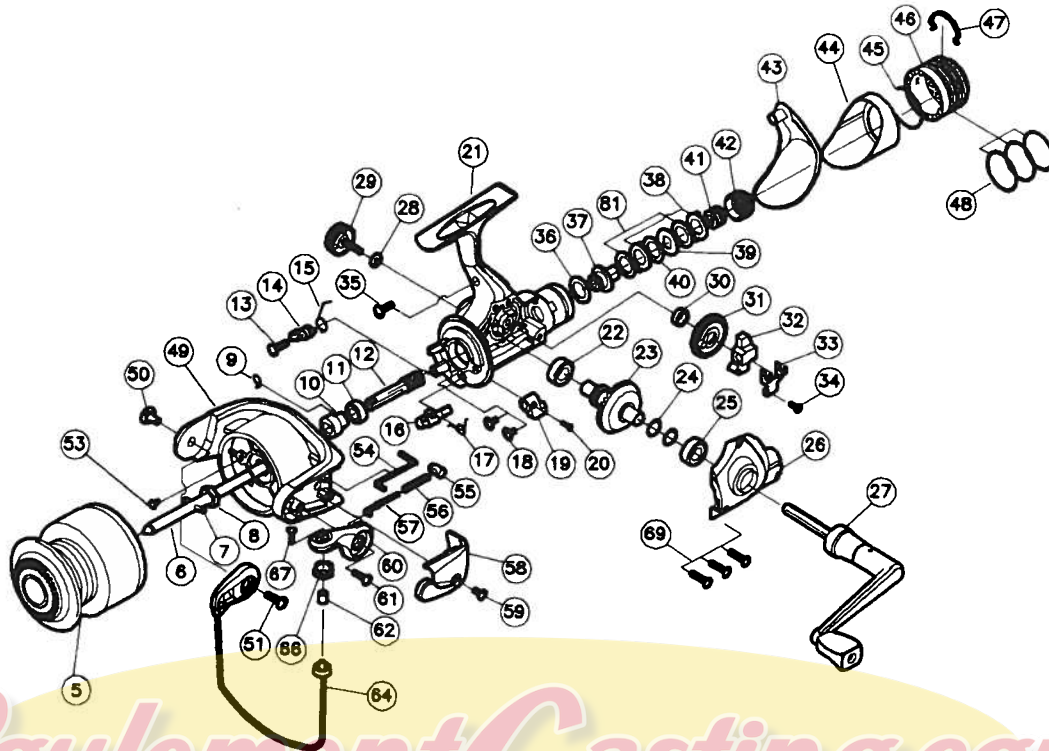

**SWEEPFIRES 3550 / 4050**

*RoulementCasting.com*

Key No.	Parts No.	Parts Name
5	W35-0606	SPOOL
6	W01-3501	MAIN SHAFT
8	W01-3201	ROTOR NUT
9	W35-1104	A/R PAWL SPRING A
10	W35-1204	SPRING HOLDER
11	W01-1201	BALL BEARING
12	W35-1501	PINION GEAR
13	W35-1602	A/R PAWL SCREW
14	W35-2001	A/R PAWL
15	W35-2501	A/R PAWL SPRING B
16	W35-2901	A/R CAM
17	W00-2401	A/R CAM SPRING
18	W01-1501	BALL BEARING SCREW
19	W01-0501	A/R LEVER
20	W00-2201	A/R LEVER SCREW
21	W35-3305	BODY
22	W01-0201	DRIVE GEAR BUSHING
23	W01-0301	DRIVE GEAR
24	W01-0401	DRIVE GEAR WASHER
25	W01-0201	SIDE COVER BUSHING
26	W35-3505	SIDE COVER
27	W35-3805	HANDLE
28	W00-3901	HANDLE WASHER
29	W35-3905	HANDLE SCREW
30	W35-4001	OSC GEAR COLLAR
31	W00-9801	OSC GEAR
32	W00-9901	OSC SLIDER
33	W01-0001	OSC SLIDER RET
34	W01-0101	OSC SLIDER RET PLT SCREW
35	W00-3801	REAR COVER SCREW
36	W00-8601	DRAG WASHER A
37	W00-8701	CLICK GEAR
38	W00-8901	EARED WASHER
39	W00-9001	KEY WASHER
40	W00-8801	DRAG WASHER B
41	W00-9101	DRAG COIL SPRING
42	W35-4202	DRAG SCREW

Key No.	Parts No.	Parts Name
43	W35-4502	REAR COVER A
44	W35-4802	REAR COVER B
45	W35-4903	REAR COVER RET
46	W35-5202	DRAG KNOB
47	W35-5303	DRAG KNOB RET
48	W35-5403	O RING
49	W35-5705	ROTOR
50	W35-5903	BAIL HOLDER NUT
51	W35-6001	BAIL HOLDER SCREW
53	W01-5501	ROTOR NUT LOCK SCREW
54	W35-6103	BAIL TRIP LEVER
55	W35-6201	BAIL SPRING HOLDER
56	W35-6303	BAIL SPRING
57	W35-6403	BAIL SPRING SHAFT
58	W35-6503	BAIL TRIP COVER
59	W01-3001	BAIL TRIP COVER SCREW
60	W35-6805	BAIL ARM
61	W01-4101	BAIL ARM SCREW
62	W00-5401	LINE ROLLER COLLAR
64	W35-7206	BAIL
66	W35-7503	LINE ROLLER
67	W00-5501	LINE ROLLER SCREW
69	W00-3801	SIDE COVER SCREW
81	W35-8702	DRAG WASHER C

**SPECIAL PART FOR SW4050**

Key No.	Parts No.	Parts Name
5	W35-0706	SPOOL
6	W01-5601	MAIN SHAFT
9	W35-1105	A/R PAWL SPRING A
14	W35-2101	A/R PAWL
31	W01-5001	OSC GEAR
49	W35-5805	ROTOR
54	W35-6104	BAIL TRIP LEVER
58	W35-6504	BAIL TRIP COVER
64	W35-7306	BAIL
81	W35-8702	DRAG WASHER C