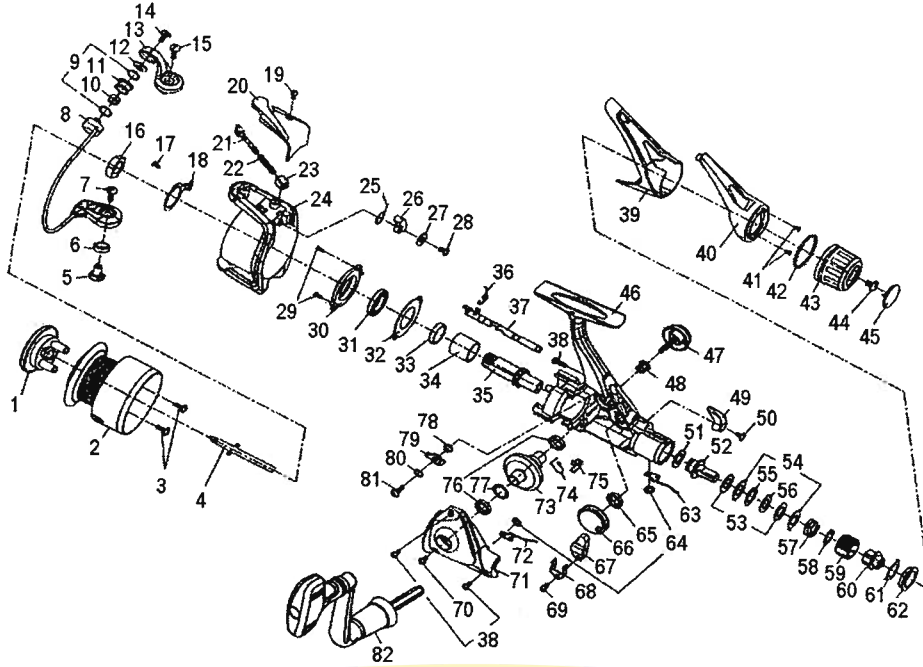

SWEEPFIRE 3550R/ 4050R

Key No.	Parts No.	Parts Name	Key No.	Parts No.	Parts Name
1	W56-0501	FRONT DRAG KNOB	45	W46-7601	DRAG KNOB SCREW CAP
1-3	W56-0601	SPOOL	46	W56-0801	BODY
4	W38-0302	MAIN SHAFT	47	W48-7301	HANDLE LOCK SCREW
5	W34-0201	BAIL HOLDER NUT	48	W34-4702	HANDLE COLLAR
6	W38-8101	BAIL HOLDER COLLAR	49	W46-7901	A/R LEVER
7	W38-0201	BAIL HOLDER SCREW	50	W38-6101	A/R LEVER SCREW
8	W33-7912	BAIL	51	W38-6201	DRAG METAL WASHER
9	W45-6601	LINE ROLLER WASHER	52	W38-6302	DRAG METAL A
10	W33-8202	LINE ROLLER BUSHING	53	W45-9001	DRAG WASHER B
11	W38-0602	LINE ROLLER	54	W38-6501	EARED WASHER
12	W33-8201	LINE ROLLER COLLAR	55	W38-6601	DRAG WASHER A
13	W51-5702	BAIL ARM	56	W38-6701	KEY WASHER
14	W46-4101	LINE ROLLER SCREW	57	W38-6801	DRAG COIL SPRING
15	W46-6201	BAIL ARM SCREW	58	W38-6901	DRAG SCREW WASHER
16	W38-1102	ROTOR NUT	59	W38-7001	DRAG SCREW
17	W46-4201	ROTOR NUT HOLD PLT SCREW	60	W38-7101	DRAG METAL B
18	W46-4301	ROTOR NUT HOLD PLT	61	W38-7201	DRAG COLLAR
19	W38-1901	BAIL SPRING COVER SCREW	62	W46-5401	DRAG COVER
20	W51-7801	BAIL SPRING COVER	63	W38-5901	CLICK LEAF SPRING B
21	W33-8702	BAIL SPRING SHAFT	64	W38-5001	CLICK LEAF SPRING RET
22	W38-2202	BAIL SPRING	65	W45-8701	OSC GEAR COLLAR
23	W33-8901	BAIL SPRING HOLDER	66	W34-2703	OSC GEAR
24	W56-0701	ROTOR	67	W38-5702	OSC SLIDER
25	W34-0501	BAIL TRIP LEVER SPRING	68	W46-5501	OSC SLIDER RET
26	W34-0602	BAIL TRIP LEVER	69	W38-5501	OSC SLIDER SCREW
27	W46-4501	BAIL TRIP LEVER WASHER	70	W46-5601	SIDE COVER SCREW A
28	W34-0703	BAIL TRIP LEVER SCREW	71	W56-0901	SIDE COVER
29	W46-4601	BEARING RET SCREW	72	W38-5101	CLICK LEAF SPRING A
30	W34-0901	BEARING RET A	73	W34-3802	DRIVE GEAR
31	W34-1701	BALL BEARING	74	W46-5801	A/R PAWL SPRING
32	W34-1101	BEARING RET B	75	W44-1101	A/R CAM SPRING B
33	W47-0401	BEARING RET COLLAR	76	W47-4001	DRIVE GEAR BUSHING
34	W47-0501	SPACING SLEEVE	77	W34-3701	DRIVE GEAR WASHER
35	W47-0601	PINION GEAR	78	W46-5901	A/R PAWL COLLAR A
36	W46-4901	A/R CAM SPRING A	79	W46-6001	A/R PAWL
37	W34-2003	A/R CAM	80	W34-4101	A/R PAWL COLLAR B
38	W38-4201	SIDE COVER SCREW B	81	W34-4301	A/R PAWL SCREW
39	W47-3601	REAR COVER A	82	W51-8001	HANDLE
40	W46-5101	REAR COVER B			
41	W45-9501	REAR COVER B SCREW			
42	W38-7701	O RING			
43	W46-7501	DRAG KNOB			
44	W38-7901	DRAG KNOB SCREW			