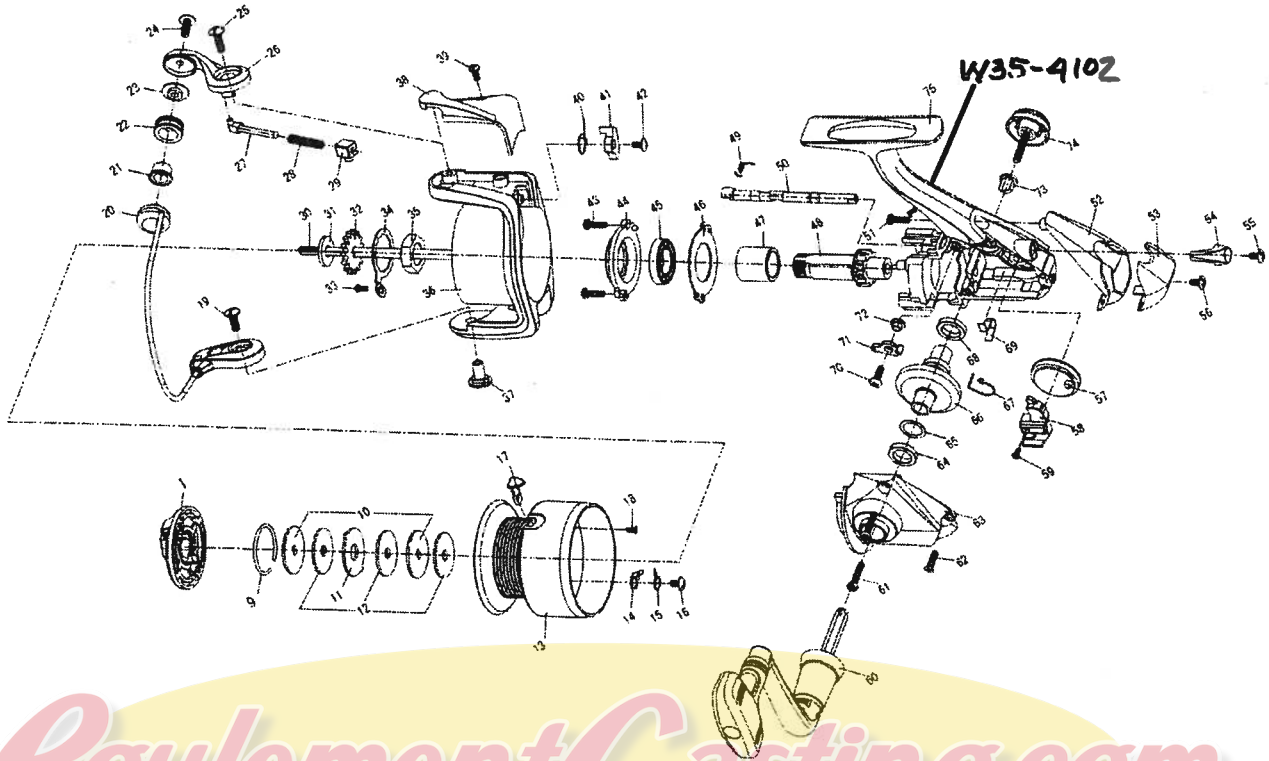

SWEEPFIRES 3500 / 4000

Key No.	Parts No.	Parts Name
1	W33-5806	DRAG KNOB ASSY
9	W33-5901	DRAG WASHER RET
10	W33-6002	KEY WASHER
11	W33-6102	EARED WASHER
12	W33-6202	DRAG WASHER
13	W30-1901	CLICK PAWL
15	W30-2101	CLICK SPRING
16	W33-7202	CLICK PAWL SCREW
17	W33-7302	LINE HOLDER
18	W33-7402	LINE HOLDER SCREW
9-18	W33-7704	SPOOL
19	W33-9001	BAIL HOLDER SCREW
20	W33-7912	BAIL
21	W34-5202	LINE ROLLER BUSHING
22	W33-8104	LINE ROLLER
23	W33-8202	LINE ROLLER COLLAR
24	W33-8301	LINE ROLLER SCREW
25	W33-8401	BAIL ARM SCREW
26	W33-8604	BAIL ARM
27	W33-8702	BAIL SPRING SHAFT
28	W33-8802	BAIL SPRING
29	W33-8901	BAIL SPRING HOLDER
30	W33-9203	MAIN SHAFT
31	W33-9302	MAIN SHAFT WASHER
32	W33-9402	CLICK GEAR
33	W33-9102	ROTOR NUT HOLD PLT SCREW
34	W33-9501	ROTOR NUT HOLD PLT
35	W33-9601	ROTOR NUT
36	W34-0112	ROTOR
37	W34-0201	BAIL HOLDER NUT
38	W34-0309	BAIL SPRING COVER
39	W34-0401	BAIL SPRING COVER SCREW
40	W34-0501	BAIL TRIP LEVER SPRING
41	W34-0602	BAIL TRIP LEVER
42	W34-0703	BAIL TRIP LEVER SCREW
43	W34-0801	BEARING RET SCREW

Key No.	Parts No.	Parts Name
44	W34-0901	BEARING RET A
45	W34-1001	BALL BEARING
46	W34-1101	BEARING RET B
47	W34-5601	SPACING SLEEVE
48	W34-1804	PINION GEAR
49	W34-1901	A/R CAM SPRING A
50	W34-2003	A/R CAM
51	W34-2102	A/R CAM SCREW
52	W34-2206	REAR COVER A
53	W34-2309	REAR COVER B
54	W34-2403	A/R LEVER
55	W34-2501	A/R LEVER SCREW
56	W34-2602	REAR COVER SCREW
57	W34-2703	OSC GEAR
58	W34-2803	OSC SLIDER
59	W34-2901	OSC SLIDER SCREW
60	W34-3008	HANDLE
61	W34-3101	SIDE COVER SCREW A
62	W34-3201	SIDE COVER SCREW B
63	W34-3504	SIDE COVER
64	W34-5502	SIDE COVER BUSHING
65	W34-3701	DRIVE GEAR WASHER
66	W34-3802	DRIVE GEAR
67	W34-3902	A/R PAWL SPRING
68	W34-5302	DRIVE GEAR BUSHING
69	W34-4001	A/R PAWL SPRING
70	W34-4302	A/R PAWL SCREW
71	W34-4202	A/R PAWL
72	W34-4101	A/R PAWL COLLAR
73	W34-4702	HANDLE COLLAR
74	W34-4806	HANDLE SCREW
75	W34-5104	BODY

SPECIAL PART FOR SW4000

Key No.	Parts No.	Parts Name
9-18	W33-7804	SPOOL