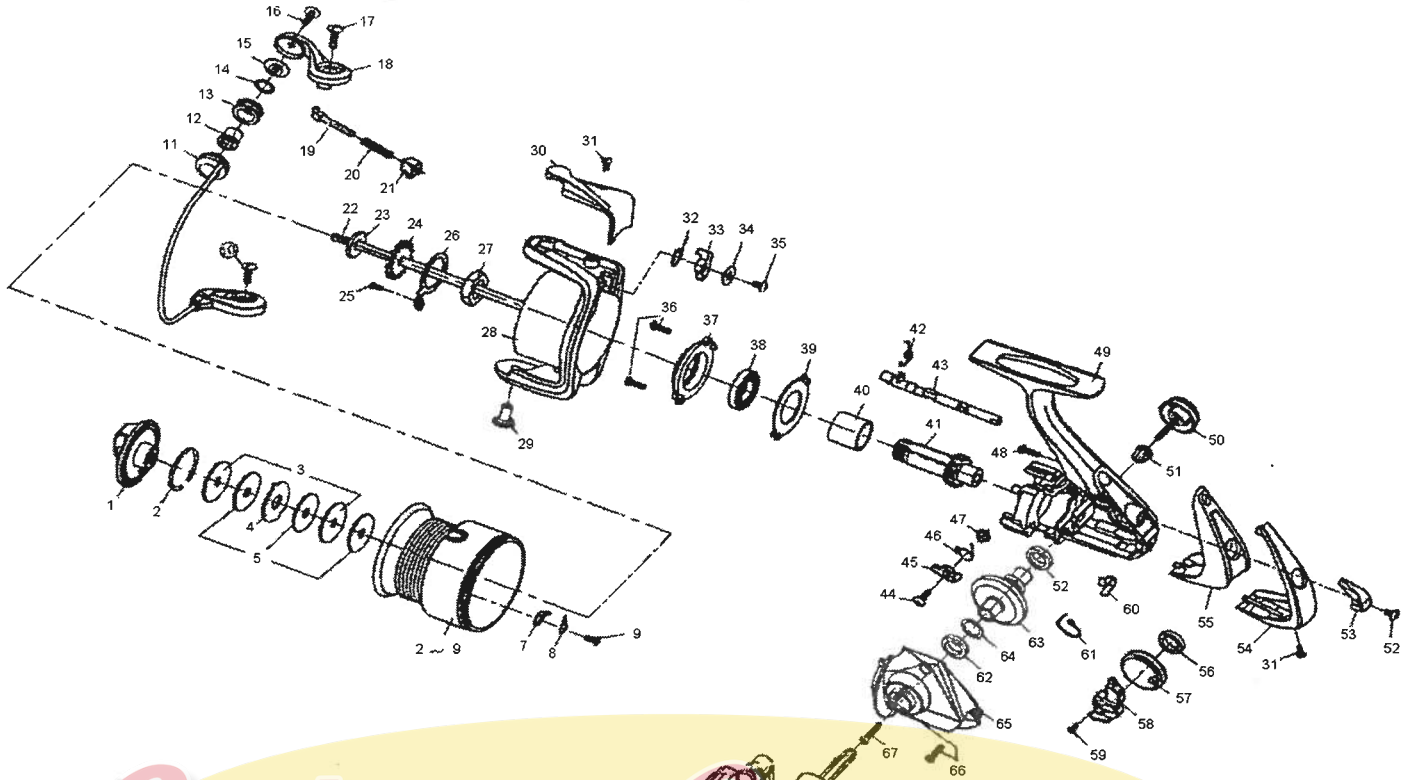

SPINNING REEL SWEEPFIRE3500A/4000A

RoulementCasting.com

Key No.	Parts No.	Parts Name
1	W51-7601	DRAG KNOB ASSY
2	W33-5901	DRAG WASHER RET
3	W33-6002	KEY WASHER
4	W33-6102	EARED WASHER
5	W33-6202	DRAG WASHER
7	W30-1901	CLICK PAWL
8	W30-2101	CLICK SPRING
9	W38-6101	A/R LEVER SCREW
2-9	W51-7701	SPOOL
10	W33-9001	BAIL ARM SCREW
11	W33-7912	BAIL
12	W34-5202	LINE ROLLER BUSHING
13	W33-8404	LINE ROLLER
14	W30-6101	LINE ROLLER WASHER A
15	W33-8202	LINE ROLLER COLLAR
16	W33-8301	LINE ROLLER SCREW
17	W33-8401	BAIL ARM SCREW
18	W51-5702	BAIL ARM
19	W33-8702	BAIL SPRING SHAFT
20	W33-8802	BAIL SPRING
21	W33-8901	BAIL SPRING HOLDER
22	W33-9206	MAIN SHAFT
23	W45-3601	MAIN SHAFT WASHER
24	W33-9402	CLICK GEAR
25	W33-9101	ROTOR NUT HOLD PLT SCREW
26	W33-9501	ROTOR NUT HOLD PLT
27	W33-9601	ROTOR NUT
28	W51-5802	ROTOR
29	W34-0201	BAIL HOLDER NUT
30	W51-7801	BAIL SPRING COVER
31	W34-0401	BAIL SPRING COVER SCREW
32	W34-0501	BAIL TRIP LEVER SPRING
33	W34-0602	BAIL TRIP LEVER
34	W45-3801	BAIL TRIP LEVER WASHER
35	W34-0703	BAIL TRIP LEVER SCREW
36	W34-0701	BEARING RET A SCREW

Key No.	Parts No.	Parts Name
37	W44-0001	BEARING RET A
38	W45-4001	BALL BEARING
39	W34-1101	BEARING RET
40	W42-4001	SPACING SLEEVE
41	W47-0601	PINION GEAR
42	W50-7501	A/R CAM SPRING A
43	W34-2003	A/R CAM
44	W34-4301	A/R PAWL SCREW
45	W34-4202	A/R PAWL
46	W50-4401	A/R PAWL SPRING
47	W34-4101	A/R PAWL COLLAR
48	W34-2102	REAR COVER A SCREW
49	W51-8902	BODY
50	W48-7301	HANDLE LOCK SCREW
51	W34-4702	HANDLE COLLAR
52	W34-2501	A/R LEVER SCREW
53	W46-7901	A/R LEVER
54	W45-4601	REAR COVER B
55	W51-6102	REAR COVER A
56	W44-1001	OSC GEAR COLLAR
57	W34-2703	OSC GEAR
58	W34-2803	OSC SLIDER
59	W34-2901	OSC SLIDER SCREW
60	W34-4001	A/R CAM SPRING B
61	W34-3902	A/R PAWL SPRING A
62	W51-7901	DRIVE GEAR BUSHING
63	W34-3802	DRIVE GEAR
64	W34-3701	DRIVE GEAR WASHER
65	W51-6202	SIDE COVER
66	W34-3201	SIDE COVER SCREW A
67	W34-3101	SIDE COVER SCREW B

SW4000A Special parts

Key No.	Parts No.	Parts Name
2-9	W51-8101	SPOOL