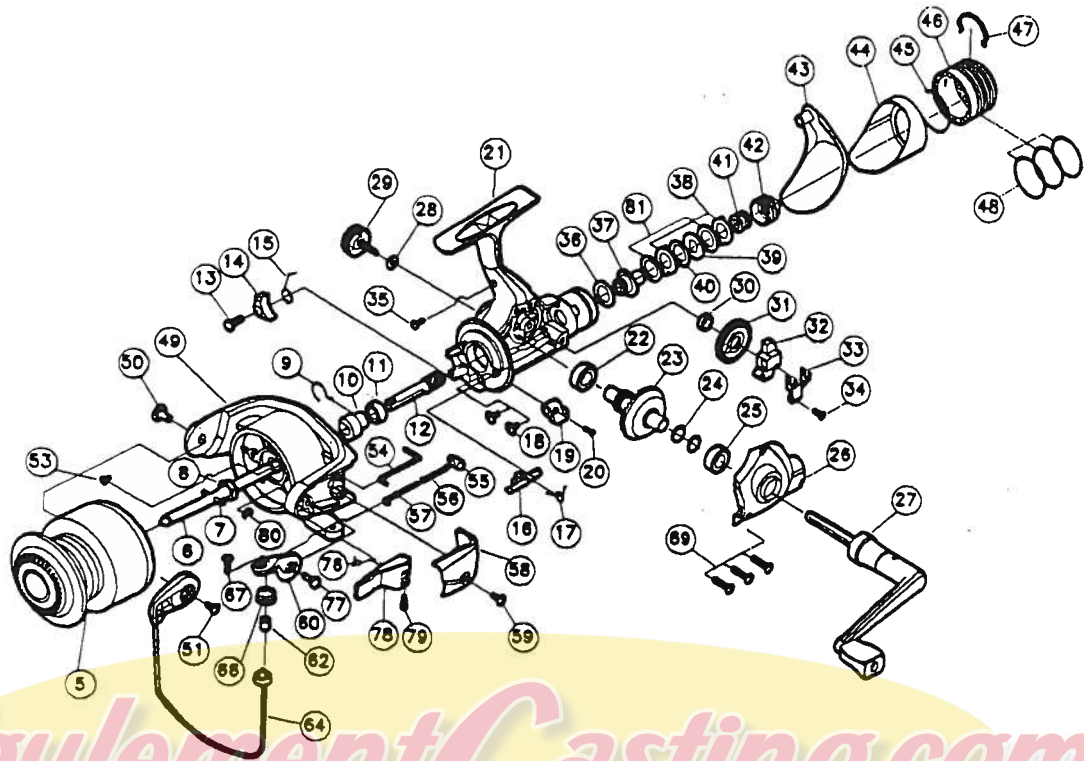

SWEEPFIRE 2555

RoulementCasting.com

Key No.	Parts No.	Parts Name	Key No.	Parts No.	Parts Name
5	W35-0508	SPOOL	39	W00-0601	KEY WASHER
6	W00-8001	MAIN SHAFT	40	W00-0401	DRAG WASHER B
8	W00-4801	ROTOR NUT	41	W00-0701	DRAG COIL SPRING
9	W35-1101	A/R PAWL SPRING A	42	W35-4201	DRAG SCREW
10	W35-1201	SPRING HOLDER	43	W35-4402	REAR COVER A
11	W00-2801	BALL BEARING	44	W35-4702	REAR COVER B
12	W35-1401	PINION GEAR	45	W35-4902	REAR COVER RET
13	W35-1601	A/R PAWL SCREW	46	W35-5102	DRAG KNOB
14	W35-1701	A/R PAWL	47	W35-5302	DRAG KNOB RET
15	W35-2201	A/R PAWL SPRING B	48	W35-5402	O RING
16	W35-2601	A/R CAM	49	W35-5607	ROTOR
17	W00-2401	A/R CAM SPRING	50	W35-5902	BAIL HOLDER NUT
18	W00-3101	BALL BEARING SCREW	51	W35-6001	BAIL HOLDER SCREW
19	W00-2101	A/R LEVER	53	W01-5501	ROTOR NUT LOCK SCREW
20	W00-2201	A/R LEVER SCREW	54	W35-6102	BAIL TRIP LEVER
21	W35-3205	BODY	55	W35-6201	BAIL SPRING HOLDER
22	W01-7101	DRIVE GEAR BUSHING	56	W35-6302	BAIL SPRING
23	W00-7201	DRIVE GEAR	57	W35-6402	BAIL SPRING SHAFT
24	W00-2001	DRIVE GEAR WASHER	58	W35-6502	BAIL TRIP COVER
25	W01-7101	SIDE COVER BUSHING	59	W01-3001	BAIL TRIP COVER SCREW
26	W35-3405	SIDE COVER	60	W35-6707	BAIL ARM
27	W35-3705	HANDLE	62	W00-5401	LINE ROLLER COLLAR
28	W00-3901	HANDLE WASHER	64	W35-7108	BAIL
29	W35-3905	HANDLE SCREW	66	W35-7403	LINE ROLLER
30	W35-4001	OSC GEAR COLLAR	67	W00-5501	LINE ROLLER SCREW
31	W00-6901	OSC GEAR	69	W00-3801	SIDE COVER SCREW
32	W00-7001	OSC SLIDER	76	W35-8201	TRIGGER SPRING
33	W00-7101	OSC SLIDER RET	77	W35-8301	BAIL ARM SCREW
34	W00-1701	OSC SLIDER RET PLT SCREW	78	W35-8402	TRIGGER LEVER
35	W35-4102	REAR COVER SCREW	79	W35-8501	TRIGGER SCREW
36	W00-0201	DRAG WASHER A	80	W35-8601	BAIL ARM SCREW RET
37	W00-0301	CLICK GEAR	81	W35-8701	DRAG WASHER C
38	W00-0501	EARED WASHER			