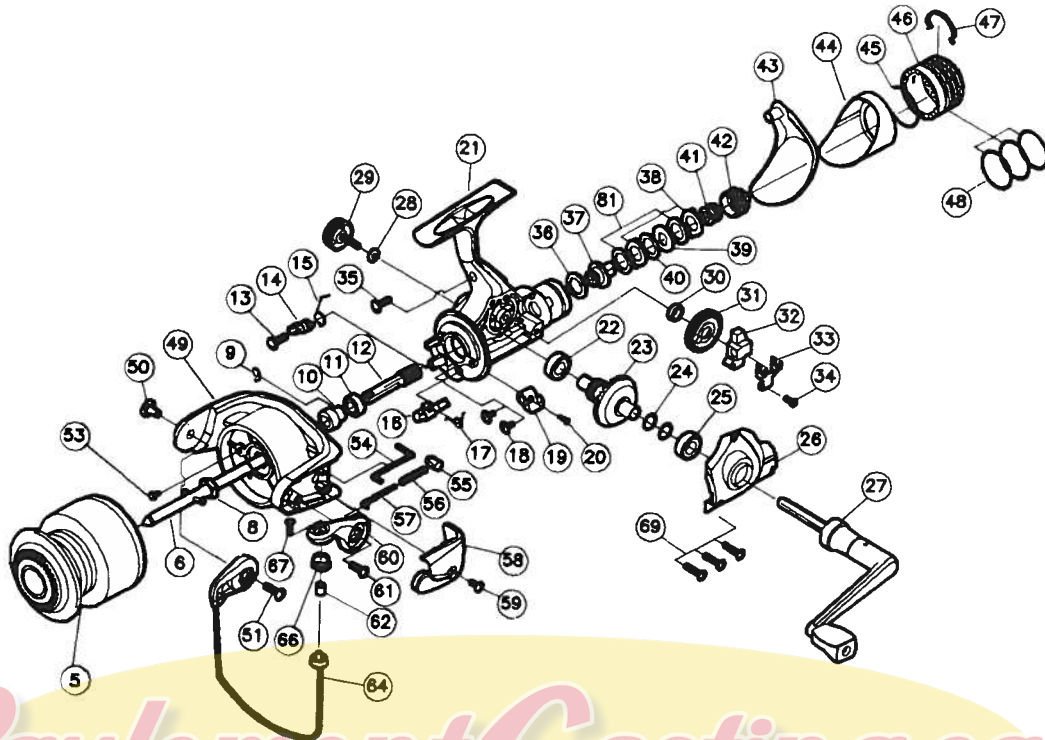

SWEEPFIRES 2550

RoulementCasting.com

Key No.	Parts No.	Parts Name	Key No.	Parts No.	Parts Name
5	W35-0507	SPOOL	37	W00-0301	CLICK GEAR
6	W00-8001	MAIN SHAFT	38	W00-0501	EARED WASHER
8	W00-4801	ROTOR NUT	39	W00-0601	KEY WASHER
9	W35-1103	A/R PAWL SPRING A	40	W00-0401	DRAG WASHER B
10	W35-1203	SPRING HOLDER	41	W00-0701	DRAG COIL SPRING
11	W00-2801	BALL BEARING	42	W35-4201	DRAG SCREW
12	W35-1401	PINION GEAR	43	W35-4402	REAR COVER A
13	W35-1601	A/R PAWL SCREW	44	W35-4702	REAR COVER B
14	W35-1901	A/R PAWL	45	W35-4902	REAR COVER RET
15	W35-2401	A/R PAWL SPRING B	46	W35-5102	DRAG KNOB
16	W35-2701	A/R CAM	47	W35-5302	DRAG KNOB RET
17	W00-2401	A/R CAM SPRING	48	W35-5402	O RING
18	W00-3101	BALL BEARING SCREW	49	W35-5606	ROTOR
19	W00-2101	A/R LEVER	50	W35-5902	BAIL HOLDER NUT
20	W00-2201	A/R LEVER SCREW	51	W35-6001	BAIL HOLDER SCREW
21	W35-3205	BODY	53	W01-5501	ROTOR NUT LOCK SCREW
22	W01-7101	DRIVE GEAR BUSHING	54	W35-6102	BAIL TRIP LEVER
23	W00-7201	DRIVE GEAR	55	W35-6201	BAIL SPRING HOLDER
24	W00-2001	DRIVE GEAR WASHER	56	W35-6302	BAIL SPRING
25	W01-7101	SIDE COVER BUSHING	57	W35-6402	BAIL SPRING SHAFT
26	W35-3405	SIDE COVER	58	W35-6502	BAIL TRIP COVER
27	W35-3705	HANDLE	59	W01-3001	BAIL TRIP COVER SCREW
28	W00-3901	HANDLE WASHER	60	W35-6706	BAIL ARM
29	W35-3905	HANDLE SCREW	61	W00-5701	BAIL ARM SCREW
30	W35-4001	OSC GEAR COLLAR	62	W00-5401	LINE ROLLER COLLAR
31	W00-6901	OSC GEAR	64	W35-7107	BAIL
32	W00-7001	OSC SLIDER	66	W35-7403	LINE ROLLER
33	W00-7101	OSC SLIDER RET	67	W00-5501	LINE ROLLER SCREW
34	W00-1701	OSC SLIDER RET PLT SCREW	69	W00-3801	SIDE COVER SCREW
35	W35-4102	REAR COVER SCREW	81	W35-8701	DRAG WASHER C
36	W00-0201	DRAG WASHER A			