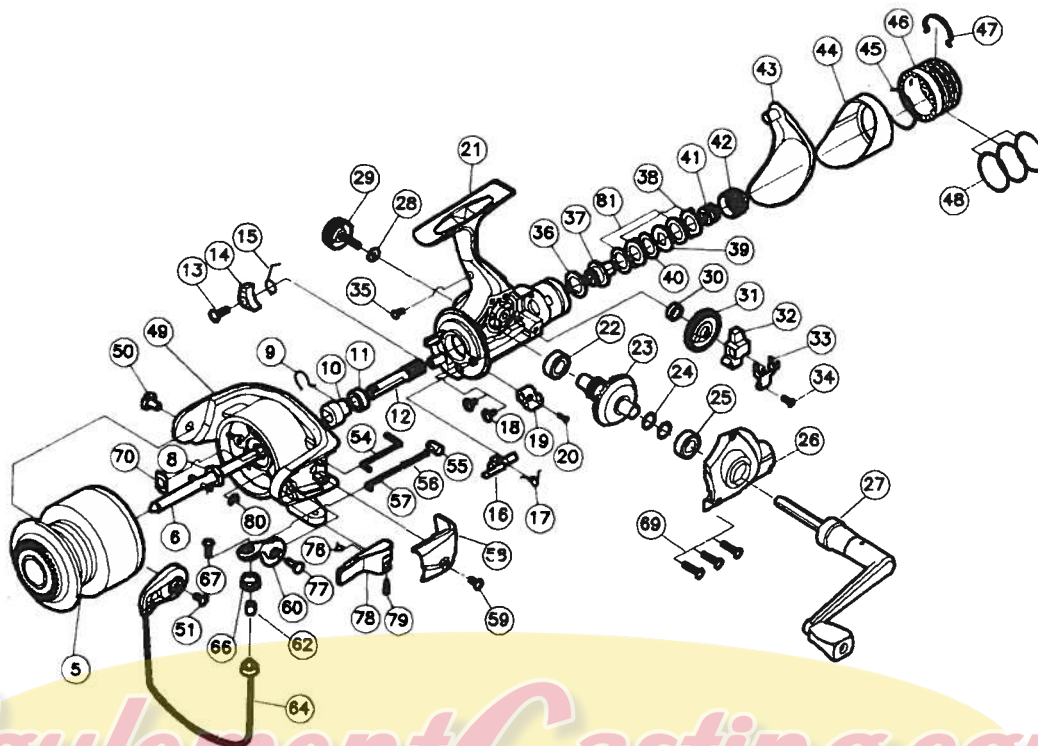

SWEEPFIRE 1555

RoulementCasting.com

Key No.	Parts No.	Parts Name	Key No.	Parts No.	Parts Name
5	W35-0408	SPOOL	39	W00-0601	KEY WASHER
6	W00-5101	MAIN SHAFT	40	W00-0401	DRAG WASHER B
8	W00-4801	ROTOR NUT	41	W00-0701	DRAG COIL SPRING
9	W35-1101	A/R PAWL SPRING A	42	W35-4201	DRAG SCREW
10	W35-1201	SPRING HOLDER	43	W35-4302	REAR COVER A
11	W00-2801	BALL BEARING	44	W35-4602	REAR COVER B
12	W35-1301	PINION GEAR	45	W35-4901	REAR COVER RET
13	W35-1601	A/R PAWL SCREW	46	W35-5002	DRAG KNOB
14	W35-1701	A/R PAWL	47	W35-5301	DRAG KNOB RET
15	W35-2201	A/R PAWL SPRING B	48	W35-5401	O RING
16	W35-2601	A/R CAM	49	W35-5507	ROTOR
17	W00-2401	A/R CAM SPRING	50	W35-5901	BAIL HOLDER NUT
18	W00-3101	BALL BEARING SCREW	51	W35-6001	BAIL HOLDER SCREW
19	W00-2101	A/R LEVER	54	W35-6101	BAIL TRIP LEVER
20	W00-2201	A/R LEVER SCREW	55	W35-6201	BAIL SPRING HOLDER
21	W35-3105	BODY	56	W35-6301	BAIL SPRING
22	W00-1801	DRIVE GEAR BUSHING	57	W35-6401	BAIL SPRING SHAFT
23	W00-1901	DRIVE GEAR	58	W35-6501	BAIL TRIP COVER
24	W00-2001	DRIVE GEAR WASHER	59	W00-4601	BAIL TRIP COVER SCREW
25	W00-1801	SIDE COVER BUSHING	60	W35-6607	BAIL ARM
26	W35-3335	SIDE COVER	62	W00-5401	LINE ROLLER COLLAR
27	W35-3605	HANDLE	64	W35-7008	BAIL
28	W00-3901	HANDLE WASHER	66	W35-7403	LINE ROLLER
29	W35-3905	HANDLE SCREW	67	W00-5501	LINE ROLLER SCREW
30	W35-4001	OSC GEAR COLLAR	69	W00-3801	SIDE COVER SCREW
31	W00-1401	OSC GEAR	70	W00-4901	ROTOR NUT HOLD PLT
32	W00-1501	OSC SLIDER	76	W35-8201	TRIGGER SPRING
33	W00-1601	OSC SLIDER RET	77	W35-8301	BAIL ARM SCREW
34	W00-1701	OSC SLIDER RET PLT SCREW	78	W35-8401	TRIGGER LEVER
35	W35-4102	REAR COVER SCREW	79	W35-8501	TRIGGER SCREW
36	W00-0201	DRAG WASHER A	80	W35-8601	BAIL ARM SCREW RET
37	W00-0301	CLICK GEAR	81	W35-8701	DRAG WASHER C
38	W00-0501	EARED WASHER			