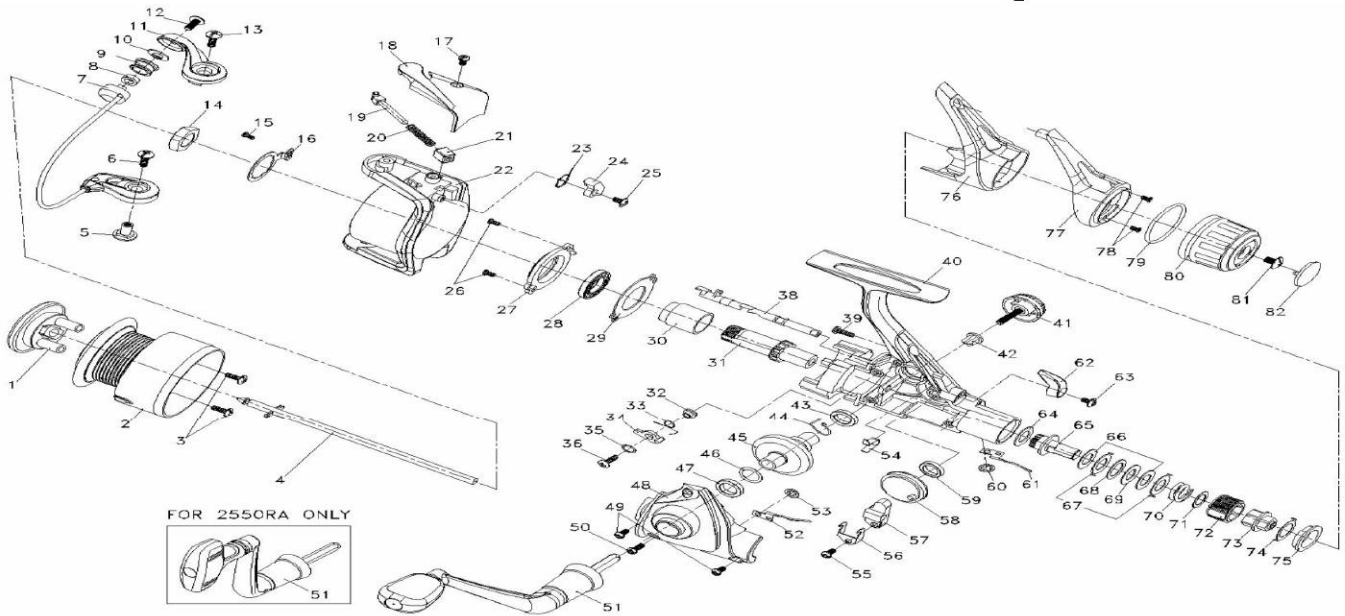

Please order by parts number, not key number
Veuillez indiquer le numéro de la pièce (Non "Key" No.)

SPINNING REEL SWEEPFIRE 1550RA/2550RA

Key No.	Parts No.	Parts Name	Key No.	Parts No.	Parts Name
1	W73-1601	Drag Knob Assembly	52	W38-5101	Click Leaf Spring
1-3	W73-1701	Spool Assembly	53	W38-5001	Retainer
4	W38-0301	Main Shaft	54	W34-4001	Anti Reverse Cam Spring
5	W34-0201	Bail Holder Nut	55	W38-5501	Screw
6	W38-0201	Screw	56	W38-5601	Oscillating Slider
7	W33-7910	Bail Assembly	57	W45-8501	Oscillating Slider
8	W38-0551	Bushing	58	W45-8601	Oscillating Gear
9	W33-8101	Line Roller	59	W45-8701	Bushing
10	W33-8201	Collar	60	W38-5001	Retainer
11	W73-1801	Bail Arm	61	W38-5901	Click Leaf Spring
12	W38-0901	Screw	62	W73-2001	Anti-Reverse Lever
13	W33-8401	Screw	63	W38-6101	Screw
14	W38-1101	Rotor Nut	64	W45-8801	Washer
15	W33-9101	Screw	65	W45-8901	Drag Metal
16	W33-9501	Rotor Nut Holding Plate	66	W45-9001	Washer
17	W38-1901	Screw	67	W38-6501	Eared Washer
18	W51-6801	Cover	68	W38-6601	Drag Washer
19	W45-7101	Bail Spring Shaft	69	W38-6701	Key Washer
20	W45-7201	Bail Spring	70	W38-6801	Drag Coil Spring
21	W33-8901	Bail Spring Holder	71	W45-9101	Washer
22	W55-9701	Rotor	72	W38-7001	Drag Screw
23	W34-0501	Bail Trip Lever Spring	73	W38-7101	Drag Metal
24	W34-0601	Bail Trip Lever	74	W38-7201	Collar
25	W45-7401	Screw	75	W45-9201	Drag Cover
26	W34-0801	Screw	76	W47-3001	Rear Cover (A)
27	W34-0901	Bearing Retainer	77	W73-2101	Rear Cover (B)
28	W34-1701	Ball Bearing	78	W45-9501	Screw
29	W34-1101	Bearing Retainer	79	W38-7701	" O " Ring
30	W34-1201	Collar	80	W73-2201	Drag Knob
31	W46-8901	Pinion Gear	81	W38-7901	Screw
32	W45-7601	Collar	82	W73-2301	Cap
33	W45-7701	Anti-Reverse Pawl Spring			
34	W45-7801	Anti-Reverse Pawl			
35	W34-4101	Collar			
36	W34-4301	Screw			
37	----	----			
38	W45-7901	Anti-Reverse Cam			
39	W38-4201	Screw			
40	W55-9801	Body			
41	W73-1901	Handle Screw			
42	W34-4701	Collar			
43	W34-5301	Bushing			
44	W34-3901	Anti Reverse Pawl Spring			
45	W34-3801	Drive Gear			
46	W34-3701	Washer			
47	W34-5301	Bushing			
48	W55-9901	Side Cover			
49	W38-5301	Screw			
50	W45-8301	Screw			
51	W51-7001	Handle Assembly			

SWEEPFIRE 2550 RA SPECIAL PARTS		
Key No.	Parts No.	Parts Name
1-3	W73-2401	Spool Assembly
4	W71-9701	Main Shaft
7	W33-7901	Bail Assembly
18	W51-7301	Cover
19	W50-5601	Bail Spring Shaft
20	W33-8802	Bail Spring
22	W56-0201	Rotor
25	W72-4501	Screw
38	W34-2001	Anti-Reverse Cam
40	W72-0001	Body
48	W56-0401	Side Cover
51	W51-7501	Handle Assembly
57	W38-5701	Oscillating Slider
58	W34-2701	Oscillating Gear
76	W47-2201	Rear Cover (A)
77	W73-2501	Rear Cover (B)