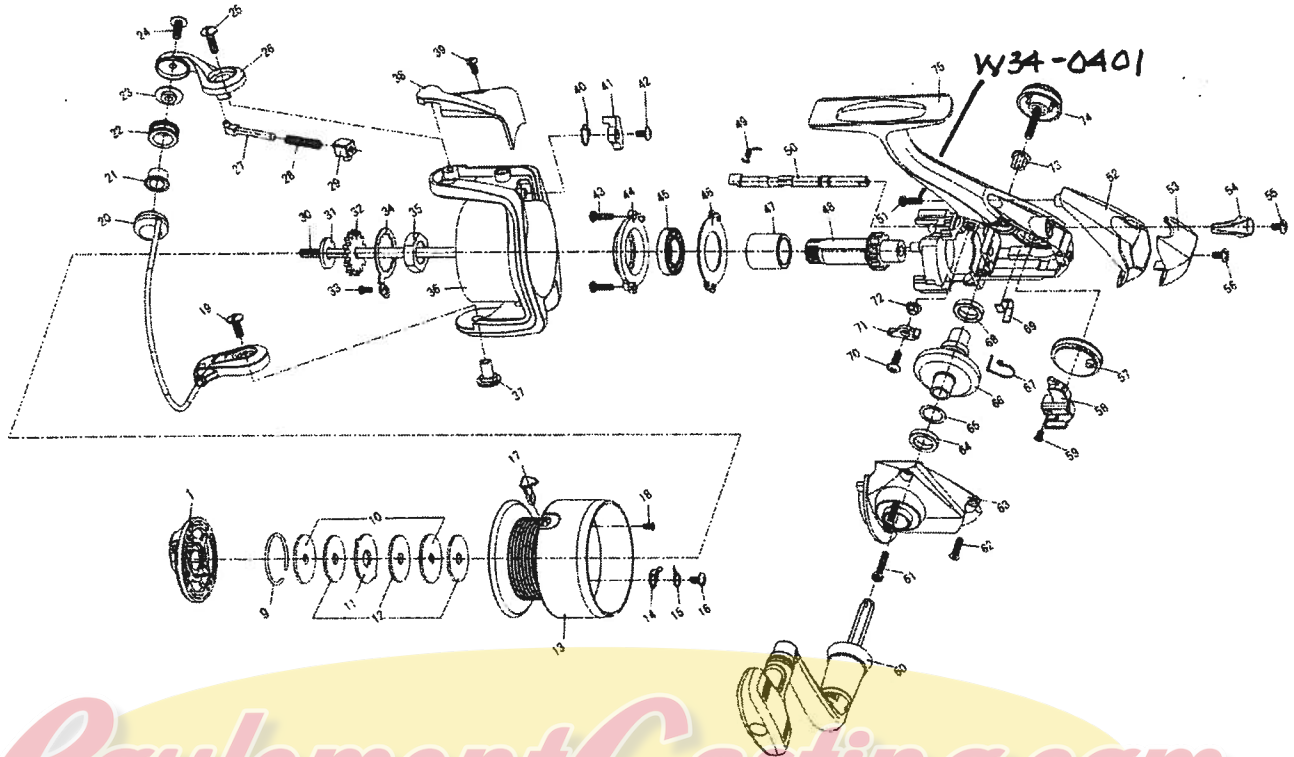

SWEEPFIRE 1500 / 2500

RoulementCasting.com

Key No.	Parts No.	Parts Name
1	W33-5805	DRAG KNOB ASSY
9	W33-5901	DRAG WASHER RET
10	W33-6001	KEY WASHER
11	W33-6101	EARED WASHER
12	W33-6201	DRAG WASHER
14	W30-1901	CLICK PAWL
15	W30-2101	CLICK SPRING
16	W33-7201	CLICK PAWL SCREW
17	W33-7301	LINE HOLDER
18	W33-7401	LINE HOLDER SCREW
9-18	W33-7504	SPOOL
19	W33-9001	BAIL HOLDER SCREW
20	W33-7910	BAIL
21	W34-5201	LINE ROLLER BUSHING
22	W33-8103	LINE ROLLER
23	W33-8201	LINE ROLLER COLLAR
24	W33-8301	LINE ROLLER SCREW
25	W33-8401	BAIL ARM SCREW
26	W33-8504	BAIL ARM
27	W33-8701	BAIL SPRING SHAFT
28	W33-8801	BAIL SPRING
29	W33-8901	BAIL SPRING HOLDER
30	W33-9201	MAIN SHAFT
31	W33-9301	MAIN SHAFT WASHER
32	W33-9401	CLICK GEAR
33	W33-9101	ROTOR NUT HOLD PLT SCREW
34	W33-9501	ROTOR NUT HOLD PLT
35	W33-9601	ROTOR NUT
36	W34-0110	ROTOR
37	W34-0201	BAIL HOLDER NUT
38	W34-0307	BAIL SPRING COVER
39	W34-0401	BAIL SPRING COVER SCREW
40	W34-0501	BAIL TRIP LEVER SPRING
41	W34-0601	BAIL TRIP LEVER
42	W34-0701	BAIL TRIP LEVER SCREW
43	W34-0801	BEARING RET SCREW
44	W34-0901	BEARING RET A
45	W34-1001	BALL BEARING
46	W34-1101	BEARING RET B
47	W34-5601	SPACING SLEEVE
48	W34-1803	PINION GEAR
50	W34-2001	A/R CAM

SPECIAL PART FOR SW2500

Key No.	Parts No.	Parts Name
9-18	W33-7604	SPOOL
20	W33-7911	BAIL
30	W33-9202	MAIN SHAFT
36	W34-0111	ROTOR
38	W34-0308	BAIL SPRING COVER
42	W34-0702	BAIL TRIP LEVER SCREW
50	W34-2002	A/R CAM
52	W34-2205	REAR COVER A
53	W34-2308	REAR COVER B
57	W34-2702	OSC GEAR
58	W34-2802	OSC SLIDER
60	W34-3012	HANDLE
63	W34-3404	SIDE COVER
75	W34-5004	BODY