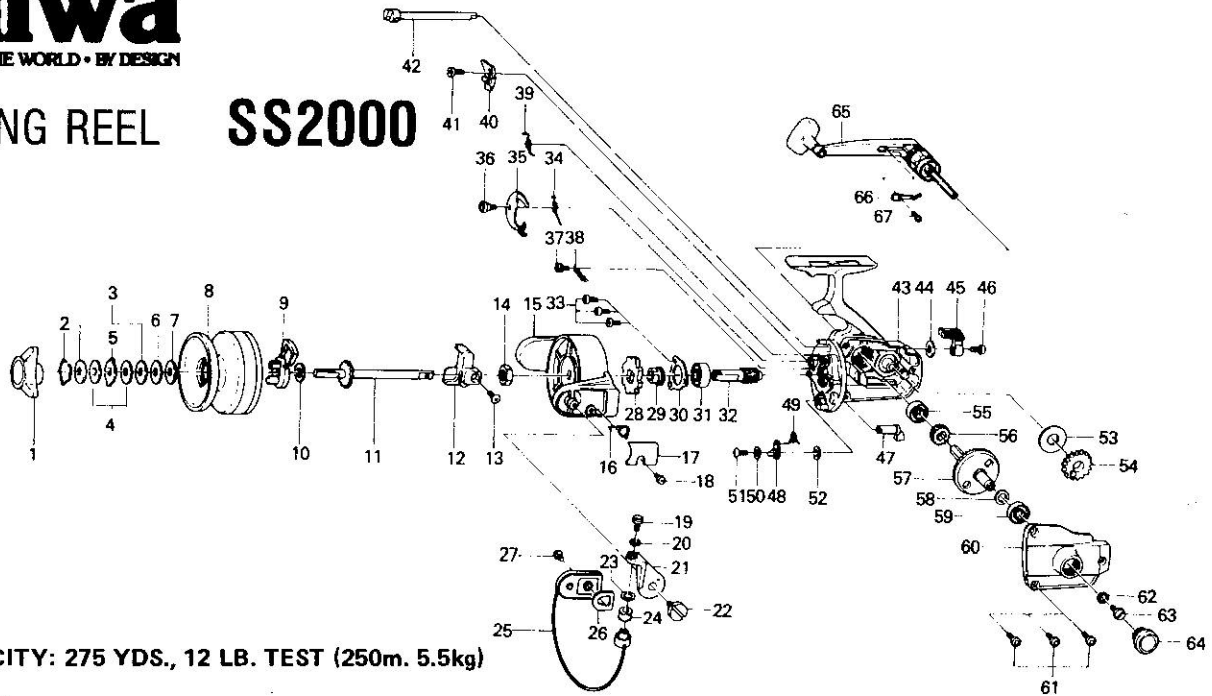

**SPINNING REEL SS2000**

LINE CAPACITY: 275 YDS., 12 LB. TEST (250m. 5.5kg)

Key No. 2 ~ 9

6-733-0201 Spool assembly

Key No. 65 ~ 67

6-746-7101 Handle assembly

Key No.	Parts No.	Parts Name
1	6-740-2105	Drag knob
2	6-170-4001	Drag washer retainer
3	6-373-2502	Drag D washer
4	6-374-2901	Disc washer
5	6-375-5301	Drag A washer
6	6-370-6901	Drag washer A
7	6-371-2731	Drag washer B
8	6-733-0401	Spool
9	6-030-5901	Spool click claw
10	6-374-9001	Spool washer
11	6-711-1211	Main shaft
12	6-481-0902	Oscillating slider
13	6-351-8901	Oscillating slider screw
14	6-340-8301	Rotor nut
15	6-201-7702	Rotor
16	6-143-5311	Bail spring
17	6-632-6412	Bail spring cover
18	6-350-1931	Bail spring cover screw
19	6-363-3111	Bail screw
20	6-375-1101	Bail washer
21	6-231-1901	Arm lever
22	6-362-3411	Arm lever screw
23	6-501-2001	Roller collar
24	6-250-4301	Line roller
25	6-725-5622	Bail
26	6-210-3111	Balancer
27	6-351-6601	Bail holder screw
28	6-280-5301	Ratchet
29	6-270-7002	Click gear
30	6-635-9901	Ball bearing ret. washer
31	6-636-6001	Ball bearing
32	6-402-3721	Pinion gear
33	6-351-6601	Ball bearing ret. washer screw
34	6-144-0211	Click claw spring