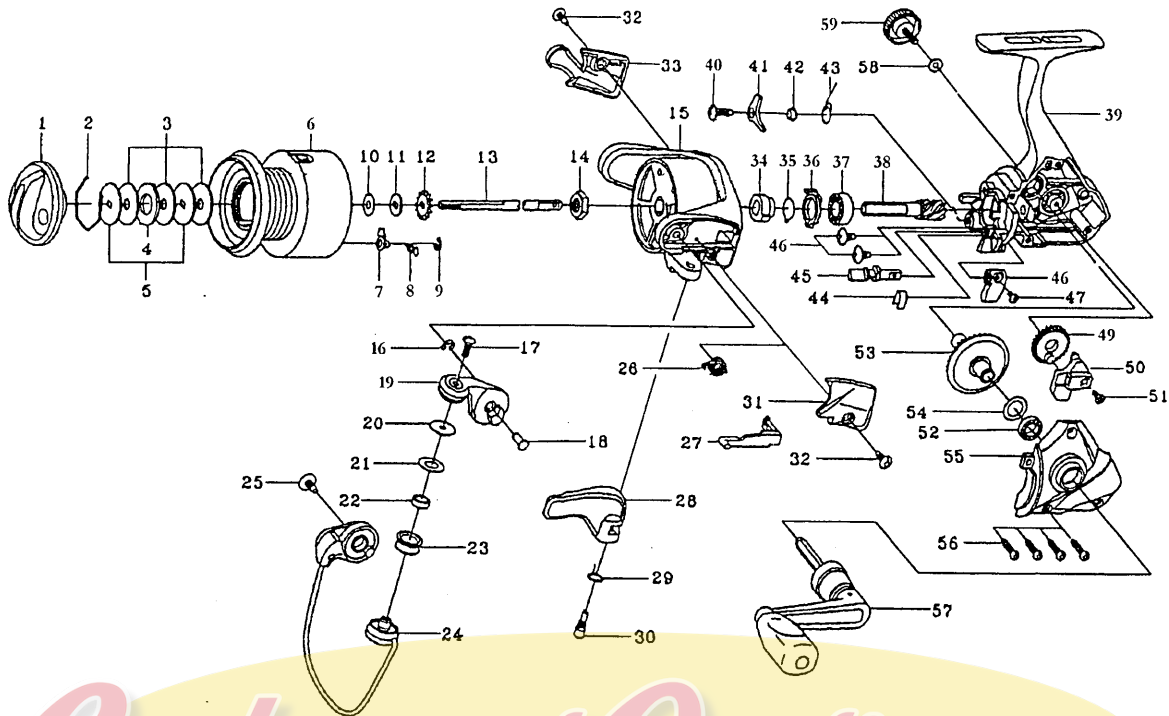

# SPINSTAR-Z2505C

Key No.	Parts No.	Parts Name	Key No.	Parts No.	Parts Name
2-9	G10-7401	SPOOL	30	E37-0003	TRIGGER SCREW
2-9	G17-1001	SPOOL (EXTRA)	31	F31-0511	BAIL SPRING COVER
1	F32-2108	DRAG KNOB	32	E36-4202	BAIL HOLDER COVER SCREW
2	171-7701	DRAG WASHER RET	33	F31-0611	BAIL HOLDER COVER
3	E13-6003	DRAG WASHER	34	E49-2401	A/R RATCHET
4	373-3603	EARED WASHER	35	F19-6301	A/R PAWL SPRING B
5	E46-7201	KEY WASHER	36	F19-6201	A/R COLLAR
7	B07-5304	CLICK PAWL	37	L03-6601	BALL BEARING B
8	E40-3101	CLICK SPRING	38	E51-9801	PINION GEAR
9	320-5901	CLICK RET	39	G04-9102	BODY
10	E39-8000	SPOOL WASHER A	40	L00-1801	A/R PAWL SCREW
11	E46-7101	SPOOL WASHER B	41	F19-5301	A/R PAWL
12	270-6501	CLICK GEAR	42	L01-4302	A/R PAWL COLLAR
13	F99-0601	MAIN SHAFT	43	L00-1501	A/R PAWL SPRING A
14	341-9201	ROTOR NUT	44	F19-5201	A/R CAM SPRING
15	F31-0116	ROTOR	45	F98-9301	A/R CAM
16	320-5901	BAIL ARM SCREW RET	46	F98-9201	A/R LEVER
17	B67-9304	LINE ROLLER SCREW	47	F98-9401	A/R LEVER SCREW
18	E49-3501	BAIL ARM SCREW	48	E03-7801	BEARING RET SCREW
19	F61-9301	BAIL ARM	49	F67-7401	OSC GEAR
20	F44-6302	ROLLER COLLAR	50	F98-9601	OSC SLIDER
21	F44-6202	LINE ROLLER WASHER	51	351-0315	OSC SLIDER SCREW
22	F05-5601	BALL BEARING A	52	631-6901	BALL BEARING C
23	F47-2401	LINE ROLLER	53	F17-0001	DRIVE GEAR
24	G10-7201	BAIL	54	373-7808	DRIVE GEAR WASHER
25	B84-2102	BAIL HOLDER SCREW	55	F98-9703	SIDE COVER
26	F12-8901	BAIL SPRING	56	E15-8602	SIDE COVER SCREW
27	E45-1601	BAIL TRIP LEVER	57	G04-9201	HANDLE
28	F18-0011	TRIGGER LEVER	58	F02-0201	HANDLE WASHER
29	E36-9901	TRIGGER SPRING	59	F03-5605	HANDLE SCREW