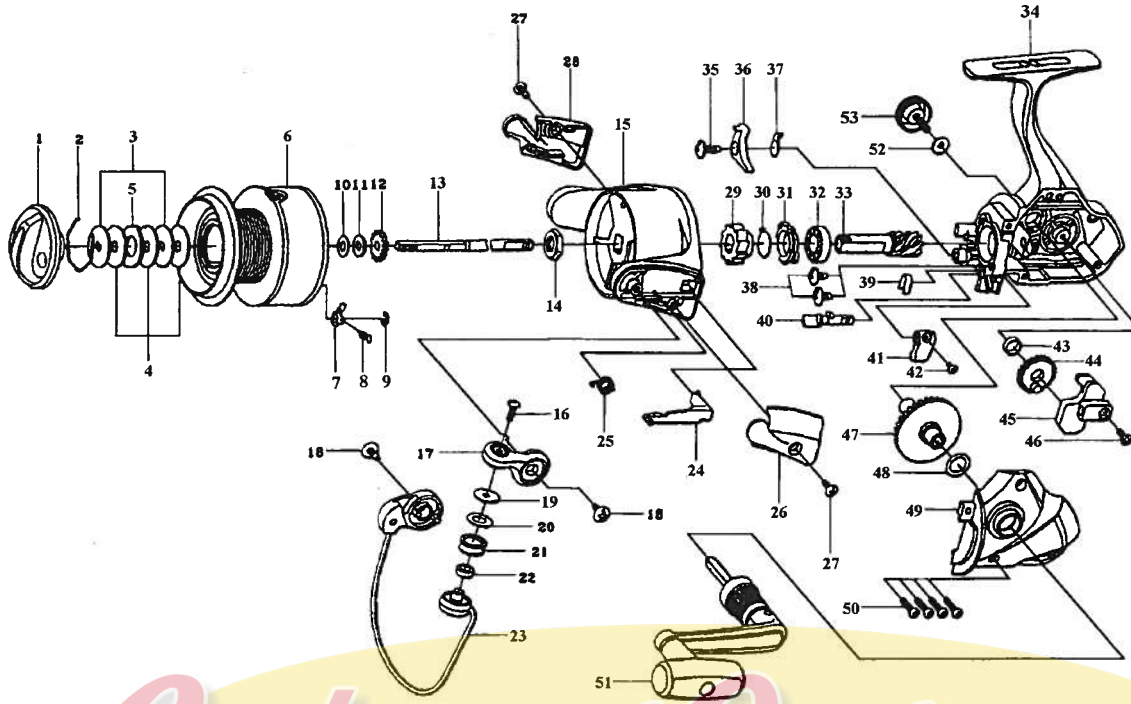

# SPINSTAR-X3500C / 4000C

Key No.	Parts No.	Parts Name
2-9	G07-1101	SPOOL
1	F32-9507	DRAG KNOB
2	171-7701	DRAG WASHER RET
3	F09-4901	KEY WASHER
4	E13-6003	DRAG WASHER
5	373-3603	EARED WASHER
7	B07-5304	CLICK PAWL
8	E40-3101	CLICK SPRING
9	320-5901	CLICK RET
10	F09-4800	SPOOL WASHER A
11	F09-4701	SPOOL WASHER B
12	E46-2701	CLICK GEAR
13	F99-2301	MAIN SHAFT
14	340-6602	ROTOR NUT
15	F31-3907	ROTOR
16	B67-9304	LINE ROLLER SCREW
17	F61-9203	BAIL ARM
18	B84-2102	BAIL HOLDER SCREW
19	F44-6302	ROLLER COLLAR
20	F44-6202	LINE ROLLER WASHER
21	F45-4901	LINE ROLLER
22	F47-3401	LINE ROLLER BUSHING
23	F99-2702	BAIL
24	E46-2101	BAIL TRIP LEVER
25	F12-8901	BAIL SPRING
26	F31-4321	BAIL SPRING COVER
27	E36-4202	BAIL HOLDER COVER SCREW
28	F31-4407	BAIL HOLDER COVER
29	F31-9801	A/R RATCHET
30	F20-1101	A/R PAWL SPRING B
31	F20-1001	A/R COLLAR

Key No.	Parts No.	Parts Name
32	L03-6502	BALL BEARING
33	E52-0101	PINION GEAR
34	G07-0901	BODY
35	E00-7101	A/R PAWL SCREW
36	F19-9901	A/R PAWL
37	F19-9801	A/R PAWL SPRING
38	E03-7801	BEARING RET SCREW
39	F19-5201	A/R CAM SPRING
40	F98-9301	A/R CAM
41	F98-9202	A/R LEVER
42	F98-9401	A/R LEVER SCREW
43	F13-1601	OSC GEAR COLLAR
44	G18-9301	OSC GEAR
45	F99-2201	OSC SLIDER
46	352-1505	OSC SLIDER SCREW
47	E52-0201	DRIVE GEAR
48	373-7808	DRIVE GEAR WASHER
49	F99-3403	SIDE COVER
50	E15-8602	SIDE COVER SCREW
51	G07-1001	HANDLE
52	F02-0201	HANDLE WASHER
53	B92-5012	HANDLE SCREW

### X4000C Special Parts

Key No.	Parts No.	Parts Name
2-9	G07-1301	SPOOL
15	F31-4207	ROTOR
23	F99-4002	BAIL
24	E46-3101	BAIL TRIP LEVER
34	G07-0902	BODY
49	F99-3404	SIDE COVER