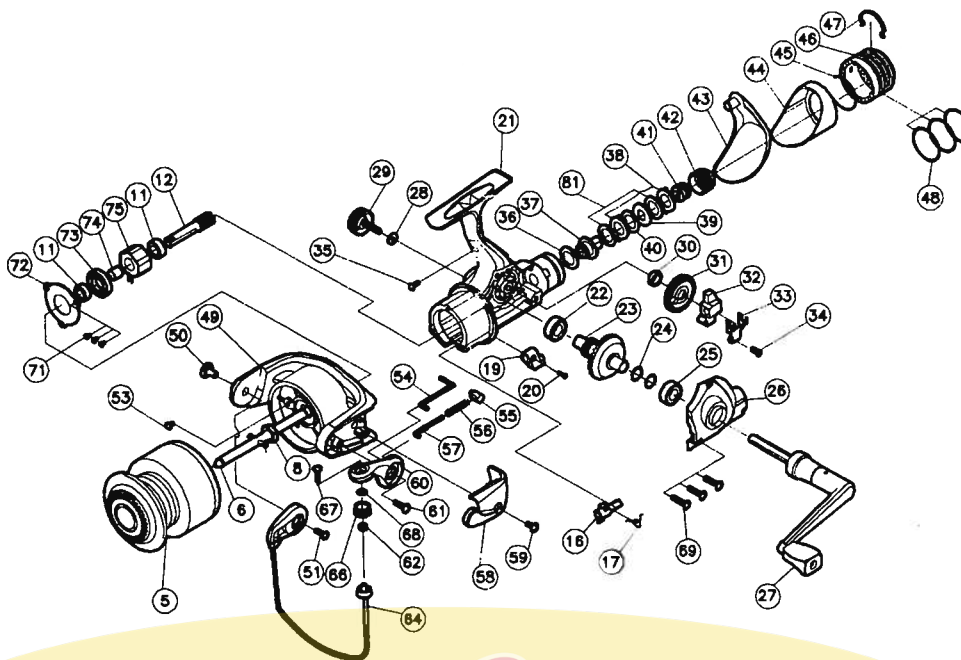

# SAMURAI 3550-7i / 4050-7i

Key No.	Parts No.	Parts Name	Key No.	Parts No.	Parts Name
5	W35-0605	SPOOL	48	W35-5403	O RING
5	W35-0609	SPOOL (EXTRA)	49	W35-5704	ROTOR
6	W01-3501	MAIN SHAFT	50	W35-5903	BAIL HOLDER NUT
8	W01-3201	ROTOR NUT	51	W35-6001	BAIL HOLDER SCREW
11	W01-1201	BALL BEARING A	53	W01-5501	ROTOR NUT HOLD PLT SCREW
12	W35-1503	PINION GEAR	54	W35-6103	BAIL TRIP LEVER
16	W35-3001	A/R CAM	55	W35-6201	BAIL SPRING HOLDER
17	W00-2401	A/R CAM SPRING	56	W35-6303	BAIL SPRING
19	W01-0501	A/R LEVER	57	W35-6403	BAIL SPRING SHAFT
20	W00-2201	A/R LEVER SCREW	58	W35-6503	BAIL TRIP COVER
21	W35-3304	BODY	59	W01-3001	BAIL TRIP COVER SCREW
22	W01-1202	BALL BEARING B	60	W35-6804	BAIL ARM
23	W01-0301	DRIVE GEAR	61	W01-4101	BAIL ARM SCREW
24	W01-0401	DRIVE GEAR WASHER	62	W35-6901	BALL BEARING E
25	W01-1202	BALL BEARING C	64	W35-7205	BAIL
26	W35-3504	SIDE COVER	66	W35-7502	LINE ROLLER
27	W35-3804	HANDLE	67	W00-5501	LINE ROLLER SCREW
28	W00-3901	HANDLE WASHER	68	W35-7601	LINE ROLLER WASHER
29	W35-3904	HANDLE SCREW	69	W00-3801	SIDE COVER SCREW
30	W35-4002	BALL BEARING D	71	W35-7701	BEARING RET SCREW
31	W00-9801	OSC GEAR	72	W35-7802	BEARING RET
32	W00-9901	OSC SLIDER	73	W35-7902	BALL BEARING COLLAR
33	W01-0001	OSC SLIDER RET	74	W35-8002	SPACING SLEEVE
34	W01-0101	OSC SLIDER HOLD PLT SCREW	75	W35-8103	ROLLER CLUTCH
35	W00-3801	REAR COVER SCREW	81	W35-8702	DRAG WASHER C
36	W00-8601	DRAG WASHER A			
37	W00-8701	CLICK GEAR			
38	W00-8901	EARED WASHER			
39	W00-9001	KEY WASHER			
40	W00-8801	DRAG WASHER B			
41	W00-9101	DRAG COIL SPRING			
42	W35-4202	DRAG SCREW			
43	W35-4501	REAR COVER A			
44	W35-4801	REAR COVER B			
45	W35-4903	REAR COVER RET			
46	W35-5201	DRAG KNOB			
47	W35-5303	DRAG KNOB RET			

**SPECIAL PART FOR SW4050-7I**

Key No.	Parts No.	Parts Name
5	W35-0705	SPOOL
5	W35-0710	SPOOL (EXTRA)
6	W01-5601	MAIN SHAFT
31	W01-5001	OSC GEAR
49	W35-5804	ROTOR
54	W35-6104	BAIL TRIP LEVER
58	W35-6504	BAIL TRIP COVER
64	W35-7305	BAIL
81	W35-8702	DRAG WASHER C