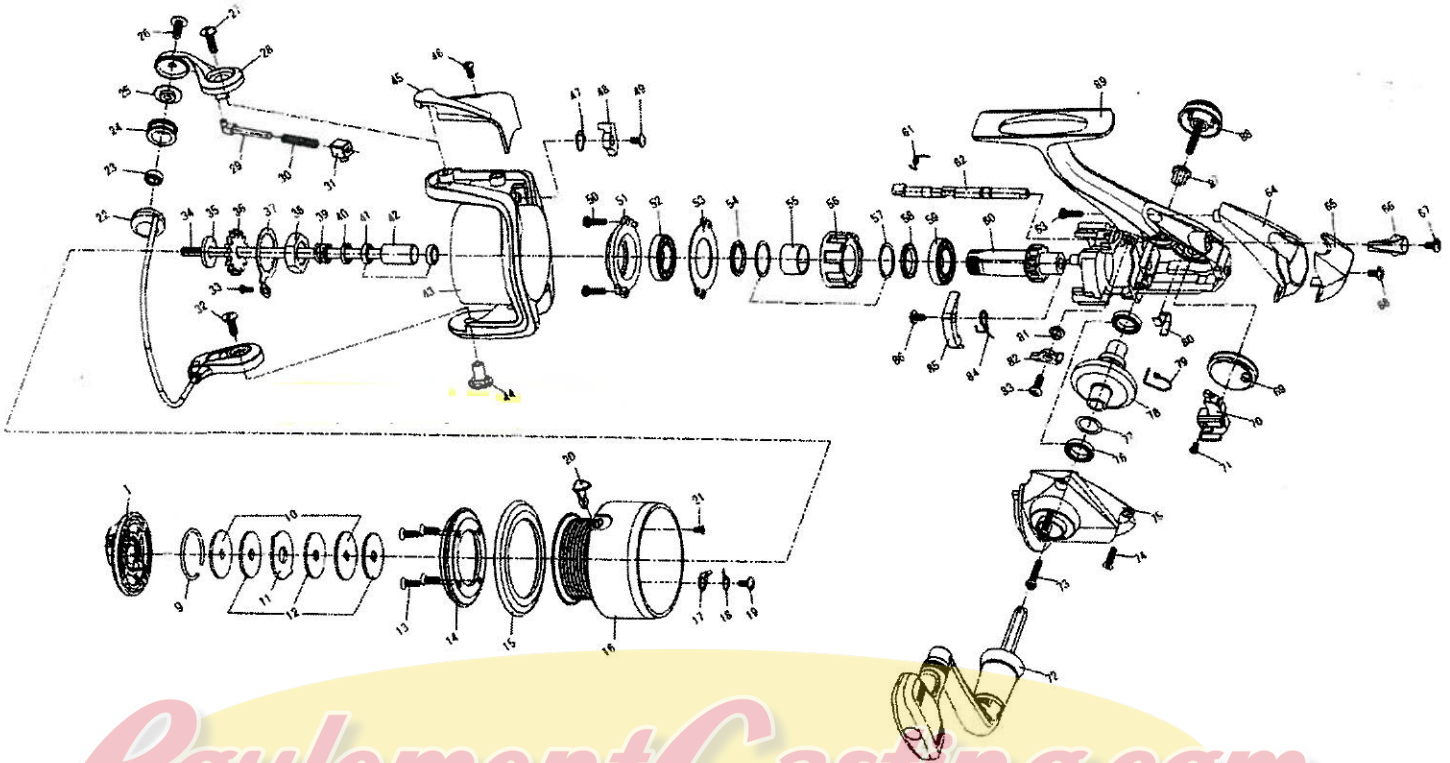

# SAMURAI 3500-7i / 4000-7i

*RoulementCasting.com*

Key No.	Parts No.	Parts Name
1	W33-5802	DRAG KNOB ASSY
9	W33-5901	DRAG WASHER RET
10	W33-6002	KEY WASHER
11	W33-6102	EARED WASHER
12	W33-6202	DRAG WASHER
13	W33-6302	SPOOL RING RET SCREW
14	W33-6403	SPOOL RING RET
15	W33-6503	SPOOL RING
17	W30-1901	CLICK PAWL
18	W30-2101	CLICK SPRING
19	W33-7202	CLICK PAWL SCREW
20	W33-7302	LINE HOLDER
21	W33-7402	LINE HOLDER SCREW
9-21	W33-7701	SPOOL
9-21	W33-7711	SPOOL (EXTRA)
22	W33-7903	BAIL
23	W33-8002	BALL BEARING A
24	W33-8102	LINE ROLLER
25	W33-8202	LINE ROLLER COLLAR
26	W33-8301	LINE ROLLER SCREW
27	W33-8401	BAIL ARM SCREW
28	W33-8601	BAIL ARM
29	W33-8702	BAIL SPRING SHAFT
30	W33-8802	BAIL SPRING
31	W33-8901	BAIL SPRING HOLDER
32	W33-9001	BAIL HOLDER SCREW
33	W33-9102	ROTOR NUT HOLD PLT SCREW
34	W33-9206	MAIN SHAFT
35	W33-9302	MAIN SHAFT WASHER
36	W33-9402	CLICK GEAR
37	W33-9501	ROTOR NUT HOLD PLT
38	W33-9601	ROTOR NUT
39	W33-9701	MAIN SHAFT SPRING
40	W33-9801	BALL BEARING COLLAR A
41	W33-9902	BALL BEARING B
42	W34-0001	SPACING SLEEVE A
43	W34-0103	ROTOR
44	W34-0201	BAIL HOLDER NUT
45	W34-0303	BAIL SPRING COVER
46	W34-0401	BAIL SPRING COVER SCREW
47	W34-0501	BAIL TRIP LEVER SPRING
48	W34-0602	BAIL TRIP LEVER
49	W34-0703	BAIL TRIP LEVER SCREW
50	W34-0801	BEARING RET SCREW