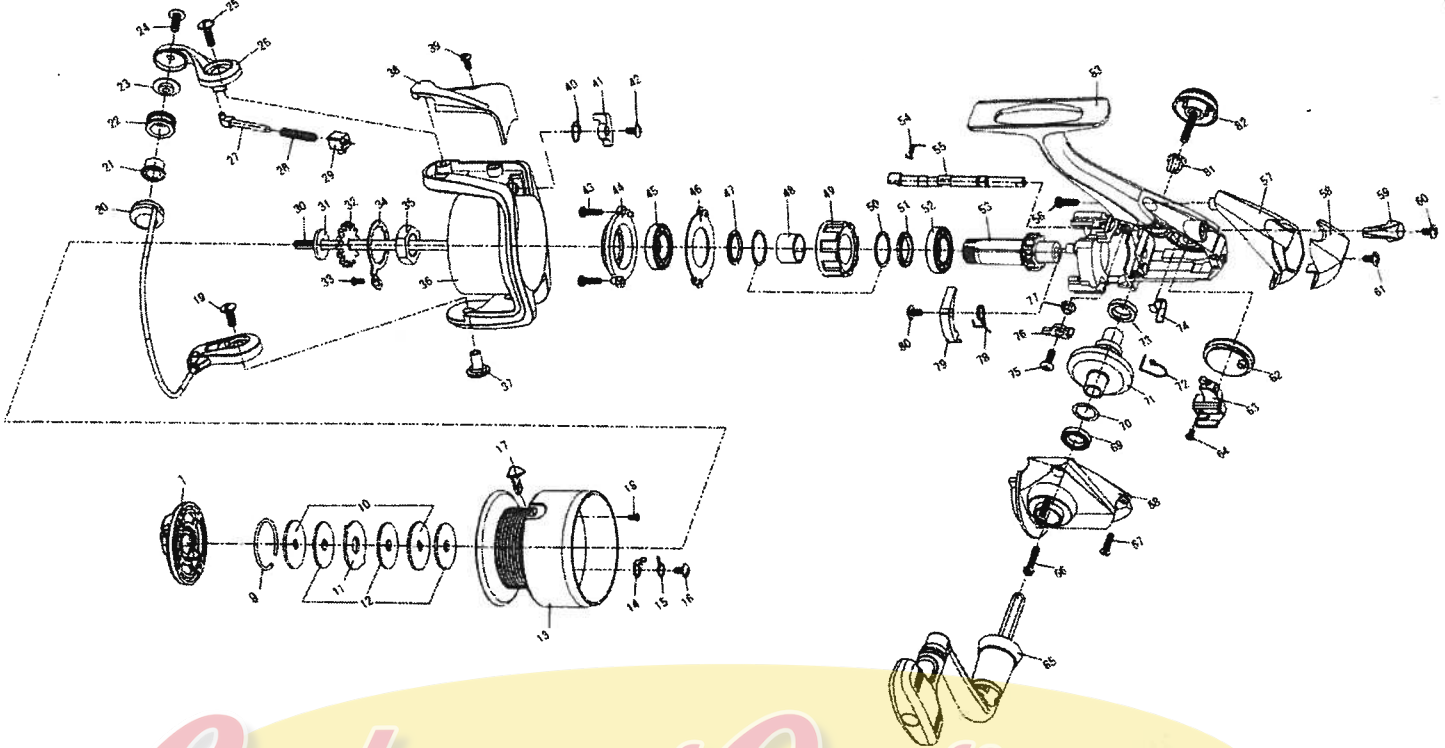

SAMURAI 3500-3i / 4000-3i

Key No.	Parts No.	Parts Name
1	W33-5802	DRAG KNOB ASSY
9	W33-5901	DRAG WASHER RET
10	W33-6002	KEY WASHER
11	W33-6102	EARED WASHER
12	W33-6202	DRAG WASHER
14	W30-1901	CLICK PAWL
15	W30-2101	CLICK SPRING
16	W33-7202	CLICK PAWL SCREW
17	W33-7302	LINE HOLDER
18	W33-7402	LINE HOLDER SCREW
9-18	W33-7702	SPOOL
9-18	W33-7712	SPOOL (EXTRA)
19	W33-9001	BAIL HOLDER SCREW
20	W33-7906	BAIL
21	W34-5202	LINE ROLLER BUSHING
22	W33-8102	LINE ROLLER
23	W33-8202	LINE ROLLER COLLAR
24	W33-8301	LINE ROLLER SCREW
25	W33-8401	BAIL ARM SCREW
26	W33-8602	BAIL ARM
27	W33-8702	BAIL SPRING SHAFT
28	W33-8802	BAIL SPRING
29	W33-8901	BAIL SPRING HOLDER
30	W33-9203	MAIN SHAFT
31	W33-9302	MAIN SHAFT WASHER
32	W33-9402	CLICK GEAR
33	W33-9102	ROTOR NUT HOLD PLT SCREW
34	W33-9501	ROTOR NUT HOLD PLT
35	W33-9601	ROTOR NUT
36	W34-0106	ROTOR
37	W34-0201	BAIL HOLDER NUT
38	W34-0303	BAIL SPRING COVER
39	W34-0401	BAIL SPRING COVER SCREW
40	W34-0501	BAIL TRIP LEVER SPRING
41	W34-0602	BAIL TRIP LEVER
42	W34-0703	BAIL TRIP LEVER SCREW
43	W34-0801	BEARING RET SCREW
44	W34-0901	BEARING RET A
45	W34-1001	BALL BEARING A
46	W34-1101	BEARING RET B
47	W34-1201	COLLAR