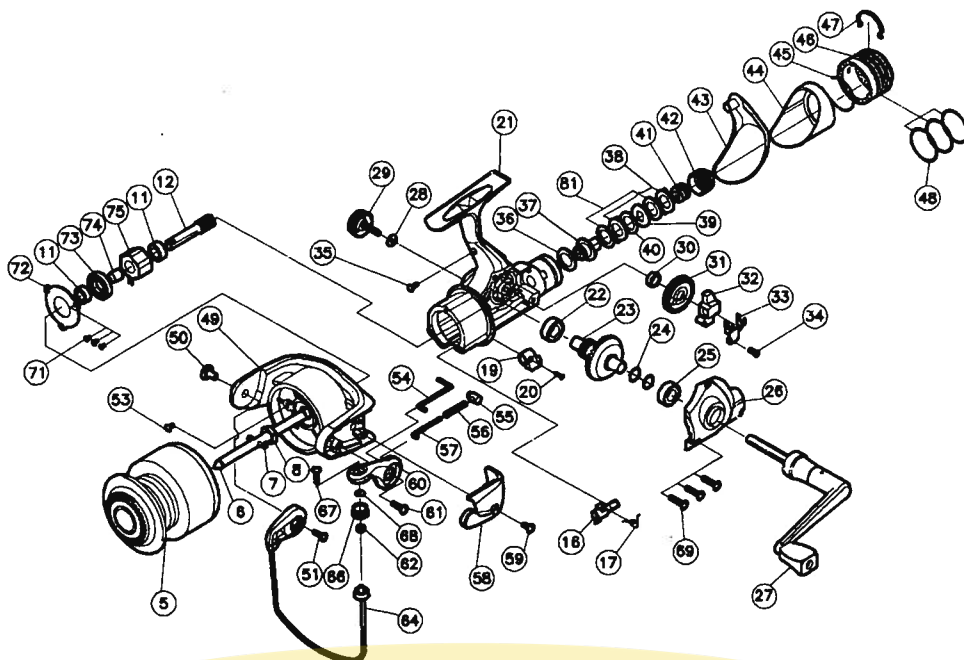

SAMURAI 2550-7i

Key No.	Parts No.	Parts Name	Key No.	Parts No.	Parts Name
5	W35-0506	SPOOL	42	W35-4201	DRAG SCREW
5	W35-0518	SPOOL (EXTRA)	43	W35-4401	REAR COVER A
6	W00-8001	MAIN SHAFT	44	W35-4701	REAR COVER B
8	W00-4801	ROTOR NUT	45	W35-4902	REAR COVER RET
11	W00-2801	BALL BEARING A	46	W35-5101	DRAG KNOB
12	W35-1402	PINION GEAR	47	W35-5302	DRAG KNOB RET
16	W35-2801	A/R CAM	48	W35-5402	O RING
17	W00-2401	A/R CAM SPRING	49	W35-5605	ROTOR
19	W00-2101	A/R LEVER	50	W35-5902	BAIL HOLDER NUT
20	W00-2201	A/R LEVER SCREW	51	W35-6001	BAIL HOLDER SCREW
21	W35-3204	BODY	53	W01-5501	ROTOR NUT LOCK SCREW
22	W00-2802	BALL BEARING B	54	W35-6102	BAIL TRIP LEVER
23	W00-7201	DRIVE GEAR	55	W35-6201	BAIL SPRING HOLDER
24	W00-2001	DRIVE GEAR WASHER	56	W35-6302	BAIL SPRING
25	W00-2802	BALL BEARING C	57	W35-6402	BAIL SPRING SHAFT
26	W35-3404	SIDE COVER	58	W35-6502	BAIL TRIP COVER
27	W35-3704	HANDLE	59	W01-3001	BAIL TRIP COVER SCREW
28	W00-3901	HANDLE WASHER	60	W35-6705	BAIL ARM
29	W35-3904	HANDLE SCREW	61	W00-5701	BAIL ARM SCREW
30	W35-4002	BALL BEARING D	62	W35-6901	BALL BEARING E
31	W00-6901	OSC GEAR	64	W35-7106	BAIL
32	W00-7001	OSC SLIDER	66	W35-7402	LINE ROLLER
33	W00-7101	OSC SLIDER RET	67	W00-5501	LINE ROLLER SCREW
34	W00-1701	OSC SLIDER RET PLT SCREW	68	W35-7601	LINE ROLLER WASHER
35	W35-4102	REAR COVER SCREW	69	W00-3801	SIDE COVER SCREW
36	W00-0201	DRAG WASHER A	71	W35-7701	BEARING RET SCREW
37	W00-0301	CLICK GEAR	72	W35-7801	BEARING RET
38	W00-0501	EARED WASHER	73	W35-7901	COLLAR
39	W00-0601	KEY WASHER	74	W35-8001	SPACING SLEEVE
40	W00-0401	DRAG WASHER B	75	W35-8102	ROLLER CLUTCH
41	W00-0701	DRAG COIL SPRING	81	W35-8701	DRAG WASHER C