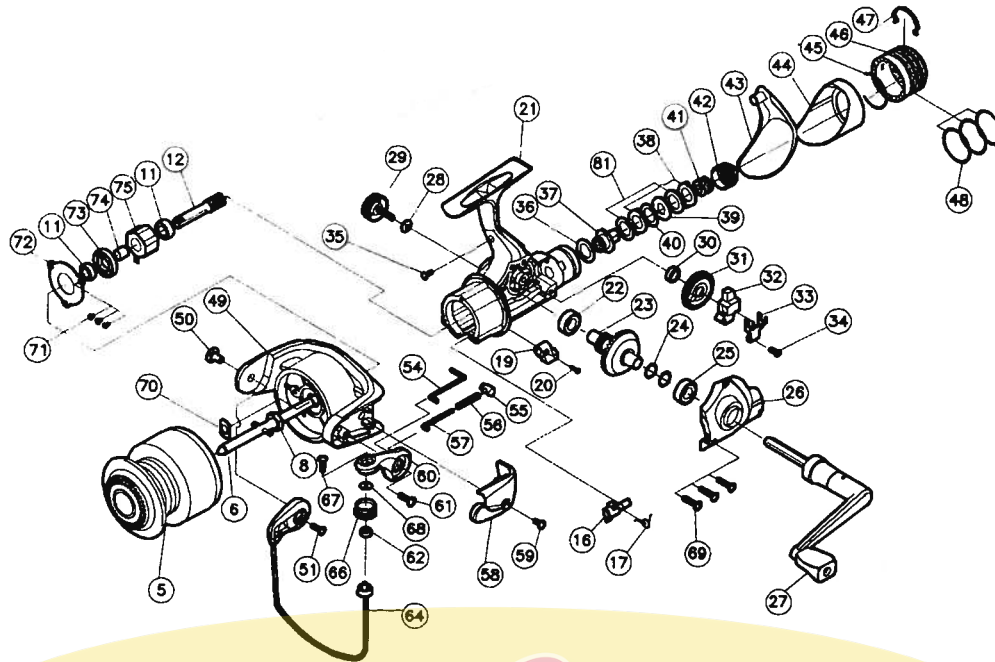

# SAMURAI 1550-7i

Key No.	Parts No.	Parts Name	Key No.	Parts No.	Parts Name
5	W35-0405	SPOOL	42	W35-4201	DRAG SCREW
5	W35-0412	SPOOL (EXTRA)	43	W35-4301	REAR COVER A
6	W00-5101	MAIN SHAFT	44	W35-4601	REAR COVER B
8	W00-4801	ROTOR NUT	45	W35-4901	REAR COVER RET
11	W00-2801	BALL BEARING A	46	W35-5001	DRAG KNOB
12	W35-1303	PINION GEAR	47	W35-5301	DRAG KNOB RET
16	W35-2801	A/R CAM	48	W35-5401	O RING
17	W00-2401	A/R CAM SPRING	49	W35-5505	ROTOR
19	W00-2101	A/R LEVER	50	W35-5901	BAIL HOLDER NUT
20	W00-2201	A/R LEVER SCREW	51	W35-6001	BAIL HOLDER SCREW
21	W35-3104	BODY	54	W35-6101	BAIL TRIP LEVER
22	W01-5701	BALL BEARING B	55	W35-6201	BAIL SPRING HOLDER
23	W00-1901	DRIVE GEAR	56	W35-6301	BAIL SPRING
24	W00-2001	DRIVE GEAR WASHER	57	W35-6401	BAIL SPRING SHAFT
25	W01-5701	BALL BEARING C	58	W35-6501	BAIL TRIP COVER
26	W35-3304	SIDE COVER	59	W00-4601	BAIL TRIP COVER SCREW
27	W35-3604	HANDLE	60	W35-6605	BAIL ARM
28	W00-3901	HANDLE WASHER	61	W00-5701	BAIL ARM SCREW
29	W35-3904	HANDLE SCREW	62	W35-6901	BALL BEARING E
30	W35-4002	BALL BEARING D	64	W35-7006	BAIL
31	W00-1401	OSC GEAR	66	W35-7402	LINE ROLLER
32	W00-1501	OSC SLIDER	67	W00-5501	LINE ROLLER SCREW
33	W00-1601	OSC SLIDER RET	68	W35-7601	LINE ROLLER WASHER
34	W00-1701	OSC SLIDER RET PLT SCREW	69	W00-3801	SIDE COVER SCREW
35	W35-4102	REAR COVER SCREW	70	W00-4901	ROTOR NUT HOLD PLT
36	W00-0201	DRAG WASHER A	71	W35-7701	BEARING RET SCREW
37	W00-0301	CLICK GEAR	72	W35-7801	BEARING RET
38	W00-0501	EARED WASHER	73	W35-7901	COLLAR
39	W00-0601	KEY WASHER	74	W35-8001	SPACING SLEEVE
40	W00-0401	DRAG WASHER B	75	W35-8101	ROLLER CLUTCH
41	W00-0701	DRAG COIL SPRING	81	W35-8701	DRAG WASHER C