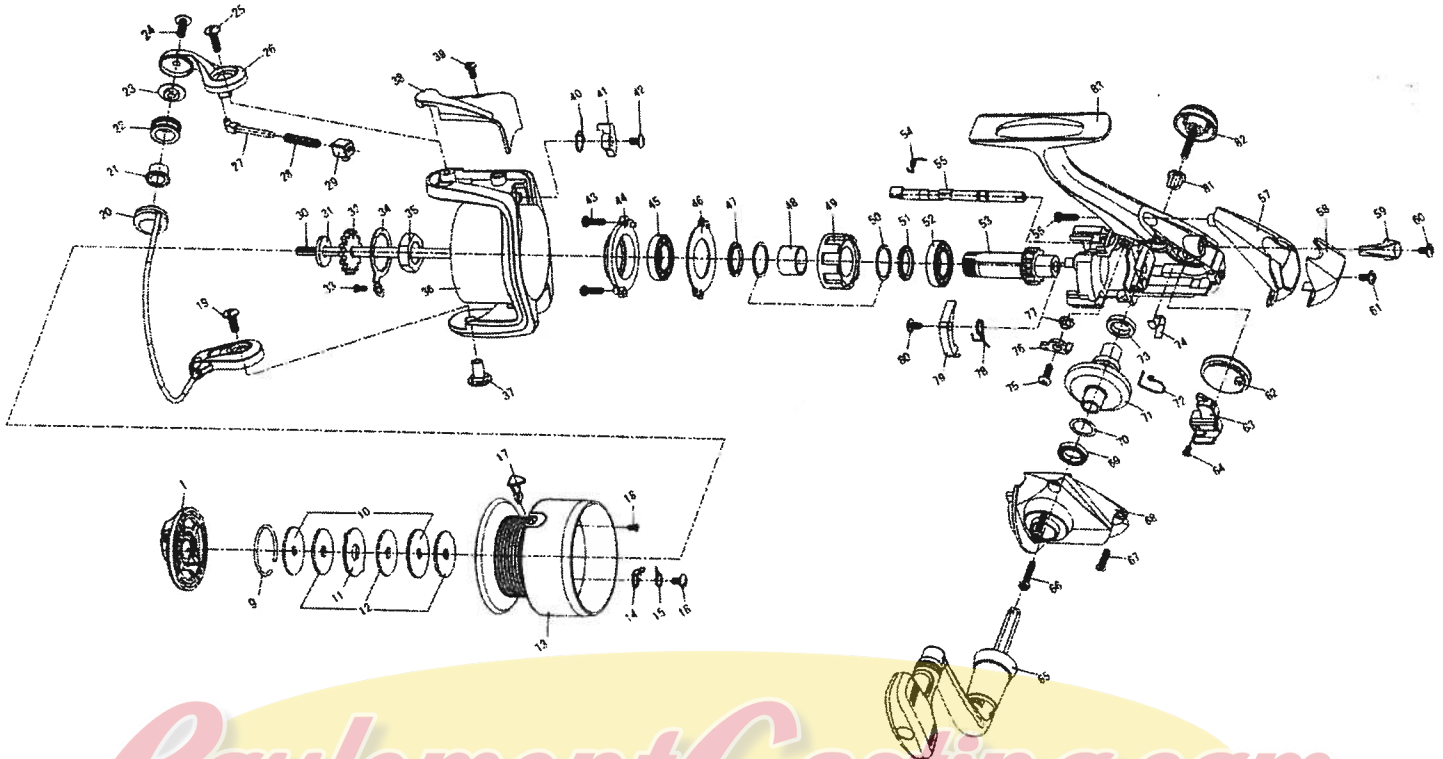

**SAMURAI 1500-3i / 2500-3i**

Key No.	Parts No.	Parts Name
1	W33-5801	DRAG KNOB ASSY
9	W33-5901	DRAG WASHER RET
10	W33-6001	KEY WASHER
11	W33-6101	EARED WASHER
12	W33-6201	DRAG WASHER
14	W30-1901	CLICK PAWL
15	W30-2101	CLICK SPRING
16	W33-7201	CLICK PAWL SCREW
17	W33-7301	LINE HOLDER
18	W33-7401	LINE HOLDER SCREW
18	W33-7502	SPOOL
18	W33-7512	SPOOL (EXTRA)
19	W33-9001	BAIL HOLDER SCREW
20	W33-7904	BAIL
21	W34-5201	LINE ROLLER BUSHING
22	W33-8101	LINE ROLLER
23	W33-8201	LINE ROLLER COLLAR
24	W33-8301	LINE ROLLER SCREW
25	W33-8401	BAIL ARM SCREW
26	W33-8502	BAIL ARM
27	W33-8701	BAIL SPRING SHAFT
28	W33-8801	BAIL SPRING
29	W33-8901	BAIL SPRING HOLDER
30	W33-9201	MAIN SHAFT
31	W33-9301	MAIN SHAFT WASHER
32	W33-9401	CLICK GEAR
33	W33-9101	ROTOR NUT HOLD PLT SCREW
34	W33-9501	ROTOR NUT HOLD PLT
35	W33-9601	ROTOR NUT
36	W34-0104	ROTOR
37	W34-0201	BAIL HOLDER NUT
38	W34-0301	BAIL SPRING COVER
39	W34-0401	BAIL SPRING COVER SCREW
40	W34-0501	BAIL TRIP LEVER SPRING
41	W34-0601	BAIL TRIP LEVER
42	W34-0701	BAIL TRIP LEVER SCREW
43	W34-0801	BEARING RET SCREW
44	W34-0901	BEARING RET A
45	W34-1001	BALL BEARING A
46	W34-1101	BEARING RET B
47	W34-1201	COLLAR
48	W34-1301	SPACING SLEEVE
49	W34-1401	ROLLER CLUTCH
50	W34-1501	ROLLER CLUTCH WASHER
51	W34-1601	BALL BEARING COLLAR
52	W34-1701	BALL BEARING B
53	W34-1803	PINION GEAR

**SPECIAL PART FOR SA2500-3I**

Key No.	Parts No.	Parts Name
9-18	W33-7602	SPOOL
9-18	W33-7612	SPOOL (EXTRA)
20	W33-7905	BAIL
30	W33-9202	MAIN SHAFT
36	W34-0105	ROTOR
38	W34-0302	BAIL SPRING COVER
42	W34-0702	BAIL TRIP LEVER SCREW
55	W34-2002	A/R CAM
57	W34-2202	REAR COVER A
58	W34-2302	REAR COVER B
62	W34-2702	OSC GEAR
63	W34-2802	OSC SLIDER
65	W34-3010	HANDLE
68	W34-3402	SIDE COVER