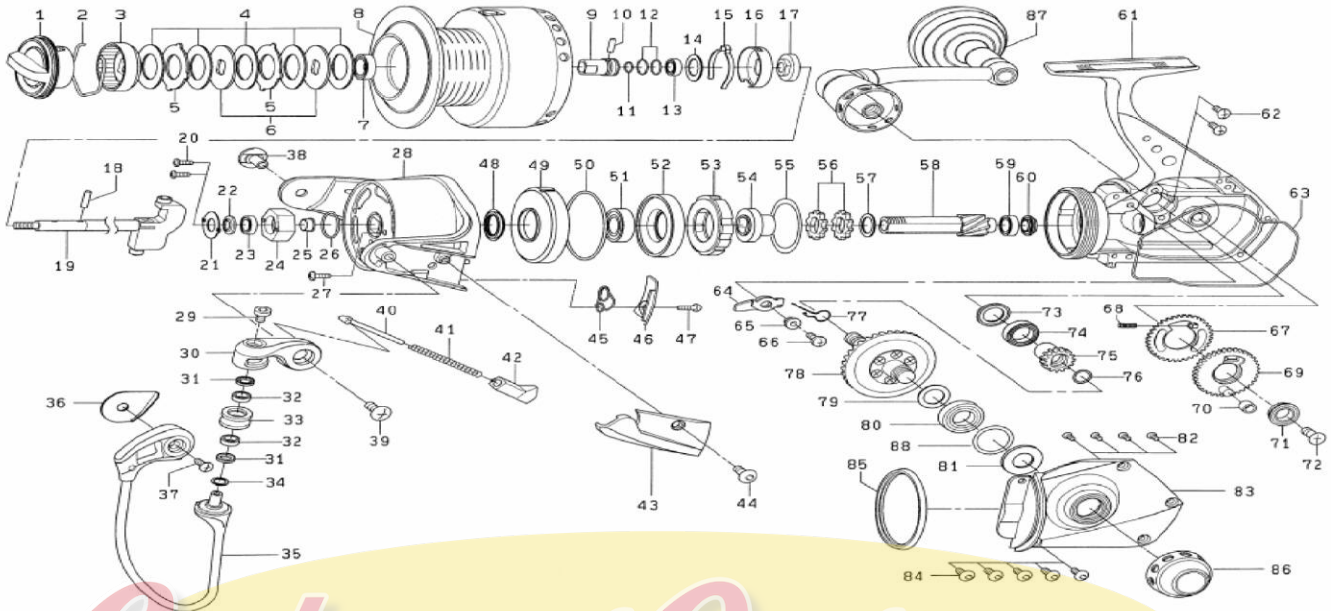

Please order by parts number, not key number
Veuillez indiquer le numéro de la pièce (Non "Key" No.)

SA-Z6500HDF

Key No.	Parts No.	Description	Key No.	Parts No.	Description
1	G34-0603	DRAG KNOB	45	G33-7601	ROTOR BRAKE SPRING
2	F71-0001	DRAG WASHER RET	46	G33-7804	ROTOR BRAKE SPRING COVER
3	G16-5601	DRAG KNOB CLICK PLT	47	G16-1002	ROTOR BRAKE COVER SCREW
4	G16-5801	DRAG WASHER	48	G33-8301	WATER SHIELD
5	G16-5901	EARED WASHER	49	G33-5901	ROTOR CLUTCH COVER
6	G16-2701	KEY WASHER	50	G15-8601	O RING D
7	G15-6801	BALL BEARING H	51	637-6101	BALL BEARING E
2~8	G78-8101	SPOOL ASSEMBLY	52	G33-5801	COLLAR
9	G33-9201	SPOOL METAL	53	F76-5401	ROLLER CLUTCH
10	G33-9301	PIN A	54	G33-5701	SPACING SLEEVE
11	G33-9101	O RING A	55	G15-8101	ROLLER CLUTCH WASHER
12	G33-9401	O RING B	56	E26-2701	A/R RATCHET
13	F21-6101	BALL BEARING A	57	372-7603	RATCHET WASHER
14	G34-1501	SPOOL WASHER	58	G41-7401	PINION GEAR
15	G34-1401	CLICK LEAF SPRING	59	B86-1703	BALL BEARING D
16	G34-1301	CLICK LEAF SPRING HOLDER	60	G33-5501	PINION COLLAR
17	G33-9001	BALL BEARING B	61	G78-7601	BODY
18	G33-8901	MAIN SHAFT PIN	62	G71-6401	BEARING HOLDER SCREW A
19	G33-5101	MAIN SHAFT	63	G33-7001	BODY SHIELD
20	E46-8801	ROTOR NUT HOLD PLATE SCREW	64	G34-3901	A/R CLAW
21	G33-8801	ROTO NUT HOLD PLATE	65	G33-6201	A/R CLAW BUSHING
22	G33-8701	ROTOR NUT SHIELD	66	351-6413	A/R CLAW SCREW
23	F01-6401	BALL BEARING C	67	G33-4901	OSC GEAR A
24	G33-8601	ROTOR NUT	68	G15-7401	OSC GEAR SPRING
25	G33-8501	ROTOR NUT COLLAR	69	G33-4801	OSC GEAR B
26	G33-8401	O RING C	70	G33-5001	OSC GEAR COLLAR
27	E49-2001	ROTOR NUT LOCK SCREW	71	G34-3401	BALL BEARING F
28	G33-7205	ROTOR	72	G34-3501	OSC GEAR SCREW
29	G16-2202	LINE ROLLER SCREW	73	G15-6701	BALL BEARING SHIELD A
30	G16-0605	BAIL ARM	74	G15-6801	BALL BEARING H
31	G16-2001	LINE ROLLER BUSHING	75	G33-4701	OSC PINION GEAR
32	F84-4901	BALL BEARING D	76	G33-6701	OSC GEAR SHIELD
33	G16-2101	LINE ROLLER	77	G33-6601	A/R CLAW SPRING
34	E09-6500	LINE ROLLER WASHER	78	G41-7501	DRIVE GEAR
35	G78-7701	BAIL	79	B27-0700	DRIVE GEAR WASHER A
36	G33-8202	BAIL HOLDER COVER	80	637-6101	BALL BEARING E
37	351-6109	BAIL HOLDER SCREW	81	G33-6901	BALL BEARING SHIELD B
38	G34-1202	BAIL HOLDER NUT	82	G15-9901	BEARING HOLDER SCREW B
39	352-1106	BAIL ARM SCREW	83	G33-6807	BODY COVER
40	G33-7301	BAIL SPRING SHAFT	84	G16-0104	SIDE COVER SCREW
41	G41-8101	BAIL SPRING	85	G33-7101	BODY RING
42	G33-7501	BAIL SPRING HOLDER	86	G34-0004	HANDLE CAP
43	G33-7702	BAIL SPRING COVER	87	G78-7901	HANDLE
44	G16-1002	BAIL SPRING COVER SCREW	88	375-9801	DRIVE GEAR WASHER B