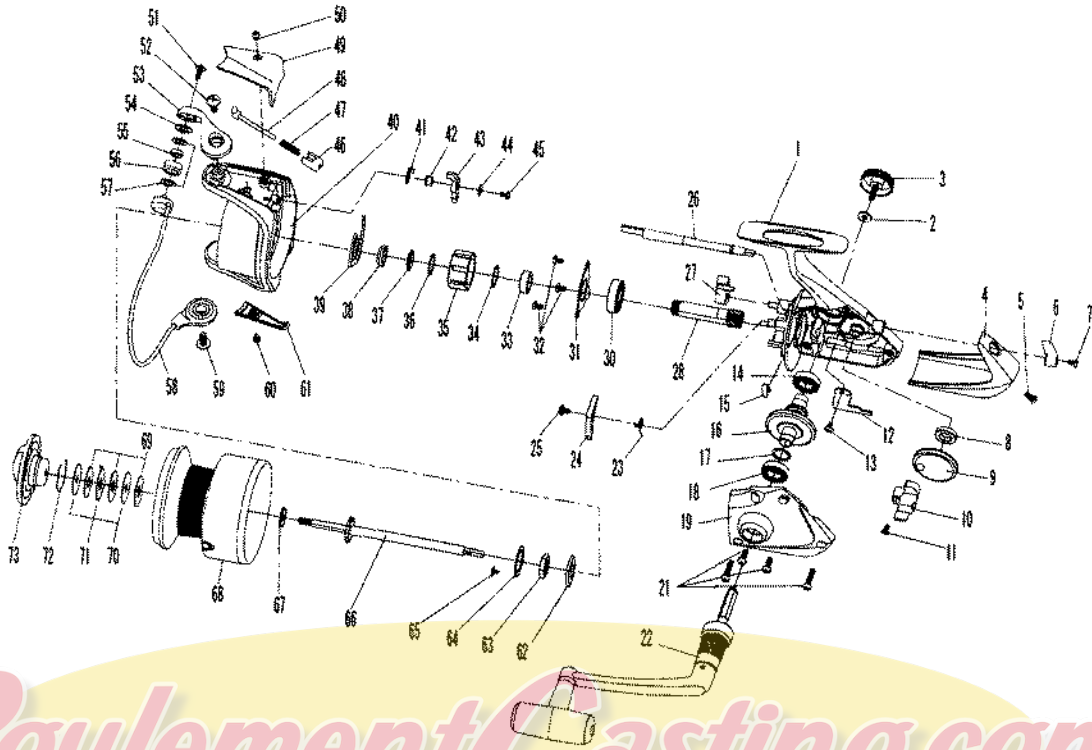

**OPUS 5500/6000**

*RoulementCasting.com*

Key No.	Parts No.	Parts Name	Key No.	Parts No.	Parts Name
1	W39-0052	BODY	41	W31-1701	BAIL TRIP LEVER SPRING
2	W30-6401	HANDLE WASHER	42	W39-2801	BAIL TRIP LEVER COLLAR
3	W39-0101	HANDLE SCREW	43	W39-2902	BAIL TRIP LEVER
4	W39-0252	REAR COVER	44	W31-1801	BAIL TRIP LEVER WASHER
5	W39-0301	REAR COVER SCREW	45	W39-3001	BAIL TRIP LEVER SCREW
6	W36-0301	A/R LEVER	46	W39-3101	BAIL SPRING HOLDER
7	W36-0401	A/R LEVER SCREW	47	W39-3202	BAIL SPRING
8	W30-5601	OSC GEAR COLLAR	48	W39-3302	BAIL SPRING SHAFT
9	W30-5501	OSC GEAR	49	W39-3452	BAIL SPRING COVER
10	W30-5201	OSC SLIDER	50	W36-7401	BAIL SPRING COVER SCREW
11	W30-5101	OSC SLIDER SCREW	51	W36-7601	LINE ROLLER SCREW
12	W30-5001	OSC SLIDER HOLDING PLT	52	W36-7501	BAIL ARM SCREW
13	W39-0601	OSC SLIDER HOLD PLT SCREW	53	W39-3502	BAIL ARM
14	W30-3701	DRIVE GEAR BUSHING	54	W30-6201	LINE ROLLER WASHER B
15	W39-0702	A/R CAM SPRING	55	W36-8051	LINE ROLLER COLLAR
16	W30-3301	DRIVE GEAR	56	W36-8101	LINE ROLLER
17	W30-4301	DRIVE GEAR WASHER	57	W30-6101	LINE ROLLER WASHER A
18	W30-4101	SIDE COVER BUSHING	58	W39-3652	BAIL
19	W39-0852	SIDE COVER	59	W36-7501	BAIL HOLDER SCREW
21	W39-1001	SIDE COVER SCREW	60	W36-7401	BAIL HOLDER COVER SCREW
22	W39-1152	HANDLE	61	W39-3752	BAIL HOLDER COVER
23	W39-1201	A/R PAWL SPRING A	62	W30-8201	ROTOR NUT HOLD PLT
24	W39-1301	A/R PAWL A	63	W30-8701	ROTOR NUT
25	W39-1401	A/R PAWL A SCREW	64	W30-6501	ROTOR NUT WASHER
26	W39-1551	A/R CAM	65	W36-8901	ROTOR NUT HOLD PLT SCREW
27	W39-1601	A/R PAWL B	66	W39-3851	MAIN SHAFT
28	W39-1751	PINION GEAR	67	W39-3901	CLICK GEAR
30	W30-1501	BALL BEARING	68-72	W39-4053	SPOOL
31	W39-1902	BEARING RET	69	W36-9601	DRAG WASHER
32	W30-9501	BEARING RET SCREW	70	W36-9701	KEY WASHER
33	W39-2001	SPACING SLEEVE	71	W36-9801	EARED WASHER
34	W39-2101	BALL BEARING WASHER	72	W36-9901	DRAG WASHER RET
35	W39-2201	ROLLER CLUTCH	73	W36-9501	DRAG KNOB
36	W39-2301	ROLLER CLUTCH WASHER			
37	W39-2401	COLLAR A			
38	W39-2501	COLLAR B			
39	W39-2602	A/R PAWL SPRING B			
40	W39-2752	ROTOR			