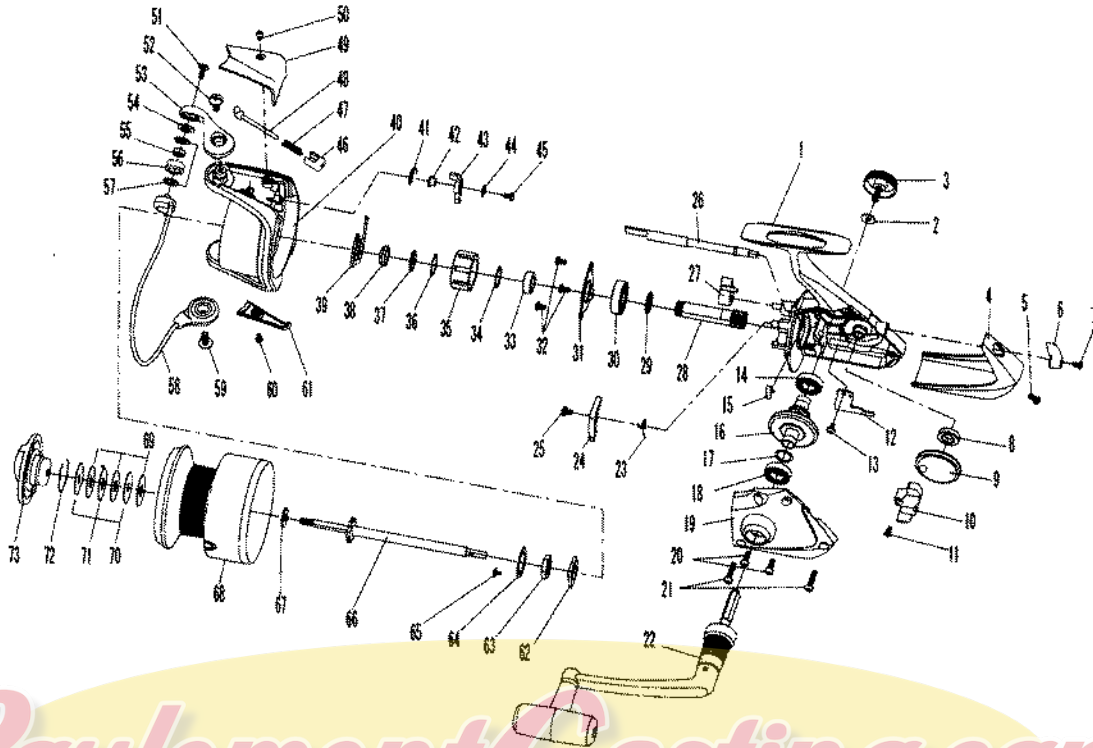

OPUS 4500/5000

Key No.	Parts No.	Parts Name	Key No.	Parts No.	Parts Name
1	W39-0002	BODY	40	W39-2702	ROTOR
2	W30-6401	HANDLE LOCK SCREW WASHER	41	W31-1701	BAIL TRIP LEVER SPRING
3	W39-0101	HANDLE SCREW	42	W39-2801	BAIL TRIP LEVER COLLAR
4	W39-0202	REAR COVER	43	W39-2901	BAIL TRIP LEVER
5	W39-0301	REAR COVER SCREW	44	W31-1801	BAIL TRIP LEVER WASHER
6	W36-0301	A/R LEVER	45	W39-3001	BAIL TRIP LEVER SCREW
7	W36-0401	A/R LEVER SCREW	46	W39-3101	BAIL SPRING HOLDER
8	W30-5601	OSC GEAR COLLAR	47	W39-3201	BAIL SPRING
9	W30-5401	OSC GEAR	48	W39-3301	BAIL SPRING SHAFT
10	W30-5301	OSC SLIDER	49	W39-3402	BAIL SPRING COVER
11	W30-5101	OSC SLIDER SCREW	50	W36-7401	BAIL SPRING COVER SCREW
12	W30-5001	OSC SLIDER HOLDING PLT	51	W36-7601	LINE ROLLER SCREW
13	W39-0601	OSC SLIDER HOLD PLT SCREW	52	W36-7501	BAIL ARM SCREW
14	W30-3801	DRIVE GEAR BUSHING	53	W39-3502	BAIL ARM
15	W39-0701	A/R CAM SPRING	54	W30-6201	LINE ROLLER WASHER B
16	W30-3401	DRIVE GEAR	55	W36-8051	LINE ROLLER COLLAR
17	W30-4401	DRIVE GEAR WASHER	56	W36-8101	LINE ROLLER
18	W30-4201	SIDE COVER BUSHING	57	W30-6101	LINE ROLLER WASHER A
19	W39-0802	SIDE COVER	58	W39-3602	BAIL
20	W39-0901	SIDE COVER SCREW A	59	W36-7501	BAIL HOLDER SCREW
21	W39-1001	SIDE COVER SCREW B	60	W36-7401	BAIL HOLDER COVER SCREW
22	W39-1102	HANDLE	61	W39-3702	BAIL HOLDER COVER
23	W39-1201	A/R PAWL SPRING A	62	W30-8201	ROTOR NUT HOLD PLT
24	W39-1301	A/R PAWL A	63	W30-8701	ROTOR NUT
25	W39-1401	A/R PAWL A SCREW	64	W30-6501	ROTOR NUT WASHER
26	W39-1501	A/R CAM	65	W36-8901	ROTOR NUT HOLD PLT SCREW
27	W39-1601	A/R PAWL B	66	W39-3801	MAIN SHAFT
28	W39-1701	PINION GEAR	67	W39-3901	CLICK GEAR
29	W39-1801	PINION WASHER	68-72	W39-4003	SPOOL
30	W30-1501	BALL BEARING	69	W36-9601	DRAG WASHER
31	W39-1901	BEARING RET	70	W36-9701	KEY WASHER
32	W30-9501	BEARING RET SCREW	71	W36-9801	EARED WASHER
33	W39-2001	SPACING SLEEVE	72	W36-9901	DRAG WASHER RET
34	W39-2101	BALL BEARING WASHER	73	W36-9501	DRAG KNOB
35	W39-2201	ROLLER CLUTCH			
36	W39-2301	ROLLER CLUTCH WASHER			
37	W39-2401	COLLAR A			
38	W39-2501	COLLAR B			
39	W39-2601	A/R PAWL SPRING B			