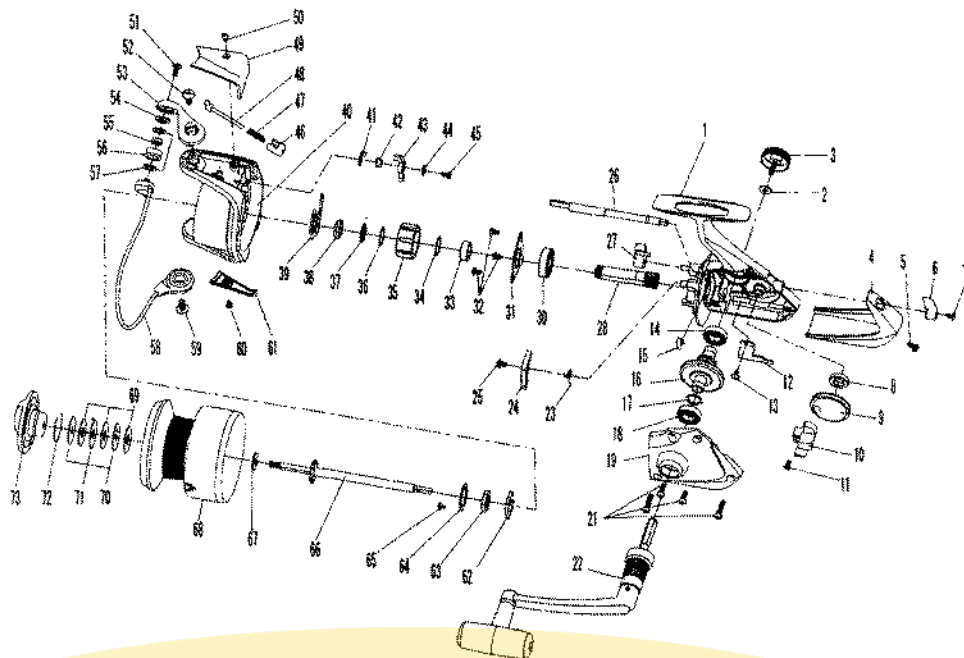

OPUS Plus 5500/6000

Key No.	Parts No.	Parts Name	Key No.	Parts No.	Parts Name
1	W39-0051	BODY	42	W39-2801	BAIL TRIP LEVER COLLAR
2	W30-6401	HANDLE WASHER	43	W39-2902	BAIL TRIP LEVER
3	W39-0101	HANDLE SCREW	44	W31-1801	BAIL TRIP LEVER WASHER
4	W39-0251	REAR COVER	45	W39-3001	BAIL TRIP LEVER SCREW
5	W39-0301	REAR COVER SCREW	46	W39-3101	BAIL SPRING HOLDER
6	W36-0301	A/R LEVER	47	W39-3202	BAIL SPRING
7	W36-0401	A/R LEVER SCREW	48	W39-3302	BAIL SPRING SHAFT
8	W30-5601	OSC GEAR COLLAR	49	W39-3451	BAIL SPRING COVER
9	W30-5501	OSC GEAR	50	W36-7401	BAIL SPRING COVER SCREW
10	W30-5201	OSC SLIDER	51	W36-7601	LINE ROLLER SCREW
11	W30-5101	OSC SLIDER SCREW	52	W36-7501	BAIL ARM SCREW
12	W30-5001	OSC SLIDER HOLDING PLT	53	W39-3501	BAIL ARM
13	W39-0601	OSC SLIDER HOLD PLT SCREW	54	W30-6201	LINE ROLLER WASHER B
14	W30-3601	BALL BEARING A	55	W36-8001	BALL BEARING D
15	W39-0702	A/R CAM SPRING	56	W36-8101	LINE ROLLER
16	W30-3301	DRIVE GEAR	57	W30-6101	LINE ROLLER WASHER A
17	W30-4301	DRIVE GEAR WASHER	58	W39-3651	BAIL
18	W30-4001	BALL BEARING B	59	W36-7501	BAIL HOLDER SCREW
19	W39-0851	SIDE COVER	60	W36-7401	BAIL HOLDER COVER SCREW
21	W39-1001	SIDE COVER SCREW	61	W39-3751	BAIL HOLDER COVER
22	W39-1151	HANDLE	62	W30-8201	ROTOR NUT HOLD PLT
23	W39-1201	A/R PAWL SPRING A	63	W30-8701	ROTOR NUT
24	W39-1301	A/R PAWL A	64	W30-6501	ROTOR NUT WASHER
25	W39-1401	A/R PAWL A SCREW	65	W36-8901	ROTOR NUT HOLD PLT SCREW
26	W39-1551	A/R CAM	66	W39-3851	MAIN SHAFT
27	W39-1601	A/R PAWL B	67	W39-3901	CLICK GEAR
28	W39-1751	PINION GEAR	68-72	W39-4051	SPOOL
30	W30-1501	BALL BEARING	68-72	W39-4071	SPOOL (EXTRA)
31	W39-1902	BEARING RET	69	W36-9601	DRAG WASHER
32	W30-9501	BEARING RET SCREW	70	W36-9701	KEY WASHER
33	W39-2001	SPACING SLEEVE	71	W36-9801	EARED WASHER
34	W39-2101	BALL BEARING WASHER	72	W36-9901	DRAG WASHER RET
35	W39-2201	ROLLER CLUTCH	73	W36-9501	DRAG KNOB
36	W39-2301	ROLLER CLUTCH WASHER			
37	W39-2401	COLLAR A			
38	W39-2501	COLLAR B			
39	W39-2602	A/R PAWL SPRING B			
40	W39-2751	ROTOR			
41	W31-1701	BAIL TRIP LEVER SPRING			