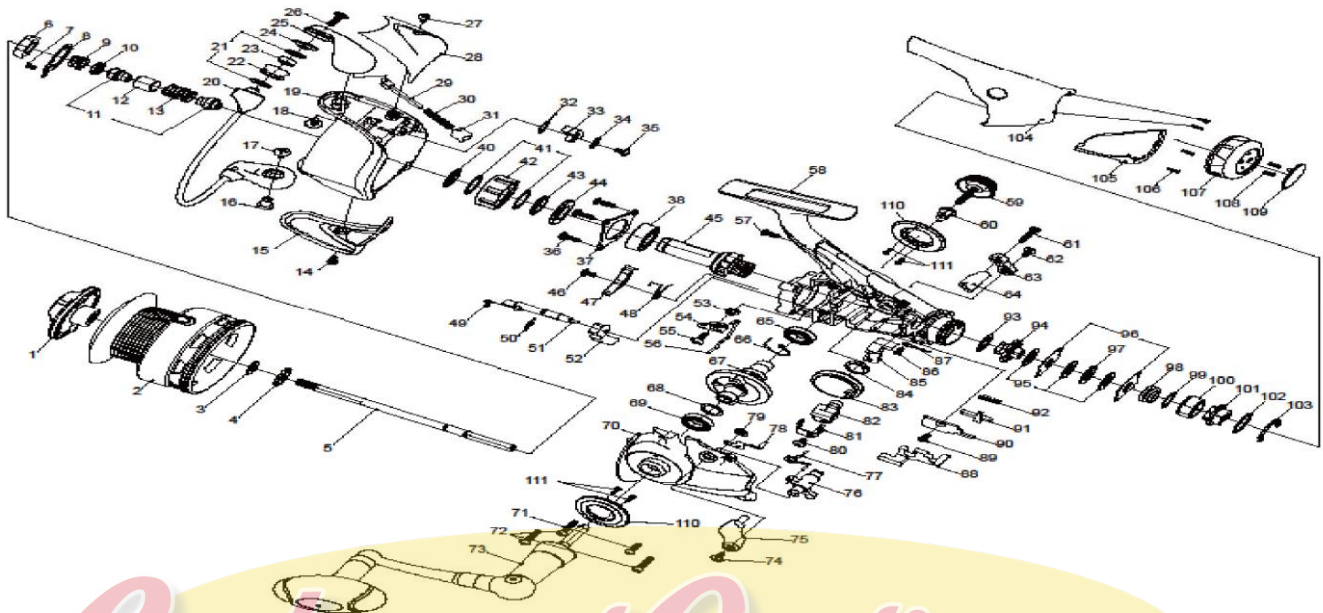

Please order by parts number, not key number
 Veuillez indiquer le numéro de la pièce (Non "Key" No.)

SPINNING REEL

OPUS PLUS 4000BRi

KEY NO.	PART NAME	PART NO.	KEY NO.	PART NAME	PART NO.
1	Drag Knob Assembly	WD0-6501	57	Screw	W49-1501
2	Spool Assembly	WD0-6602	58	Body	W74-2701
3	Washer	W74-2001	59	Handle Screw	W49-1401
4	Washer	W33-9402	60	Collar	W34-4701
5	Main Shaft	W48-9601	61	Screw	W49-1501
6	Rotor Nut	W33-9601	62	Screw	W74-2601
7	Screw	W74-2101	63	Clutch Lever (A)	W74-2801
8	Rotor Nut Holding Plate	W33-9501	64	Clutch Lever Bridge	W49-1701
9	Spring	W33-9701	65	Ball Bearing	W28-0100
10	Collar	W33-9801	66	Anti-Reverse Pawl Spring (B)	W34-3902
11	Ball Bearing	WD0-7201	67	Drive Gear	W49-1901
12	Spacing Sleeve	W34-0051	68	Washer	W34-3701
13	Spring	W34-0001	69	Ball Bearing	WD0-7301
14	Screw	W34-0401	70	Side Cover	WD0-6901
15	Cover (A)	W48-9701	71	Screw	W34-3201
16	Bail Holder Nut	W48-9801	72	Screw	W34-3101
17	Screw	W33-9001	73	Handle Assembly	WD0-7002
18	Screw	W33-9001	74	Screw	W74-2601
19	Rotor	WD0-6701	75	Clutch Lever (B)	W74-3001
20	Bail Assembly	W58-1401	76	Clutch Cam	W74-3101
21	Washer	W45-6601	77	Clutch Cam Spring	W74-3201
22	Line Roller	W33-8102	78	Click leaf Spring	W49-2601
23	Ball Bearing	WD0-6301	79	Retainer	W38-5001
24	Washer	W33-8202	80	Screw	W74-3301
25	Bail Arm	WD0-6801	81	Oscillating Slider Retainer	W49-2701
26	Screw	W74-2301	82	Oscillating Slider	W49-2801
27	Screw	W34-0401	83	Oscillating Gear	W49-2901
28	Cover (B)	W49-0301	84	Bushing	W45-8701
29	Bail Spring Shaft	W33-8702	85	Oscillating Plate	W49-3001
30	Bail Spring	W33-8802	86	Screw	W49-3101
31	Bail Spring Holder	W33-8901	87	Click leaf Spring	W49-3201
32	Bail Trip Lever Spring	W34-0501	88	Clutch Plate (A)	W74-3401
33	Bail Trip Lever	W34-0602	89	Screw	W74-3501
34	Washer	W46-4501	90	Clutch Plate (B)	W49-3501
35	Screw	W34-0703	91	Clutch Trip Lever	W49-3601
36	Screw	W34-3201	92	Spring	W49-3701
37	Bearing Retainer (A)	W74-2401	93	Washer	W38-6201
38	Ball Bearing	W49-0401	94	Drag Metal	W49-3801
40	Collar	W34-1201	95	Drag Washer	W49-3901
41	Washer	W34-1501	96	Eared Washer	W49-4001
42	Roller Clutch	W34-1401	97	Key Washer	W49-4101
43	Collar	W34-1601	98	Drag Coil Spring	W49-4201
44	Collar	W49-0601	99	Washer	W49-4301
45	Pinion Gear	W34-1802	100	Drag Screw	W49-4401
46	Screw	W74-2501	101	Drag Metal	W49-4501
47	Anti-Reverse Pawl	W49-0701	102	Washer	W49-4601
48	Anti-Reverse Pawl Spring (A)	W34-4401	103	Retainer	W49-4701
49	Anti-Reverse Cam Spring (A)	W34-1901	104	Rear Cover (A)	WD0-7101
50	Washer	W49-0801	105	Rear Cover (B)	W74-3701
51	Anti-Reverse Cam	W49-0901	106	Screw	W74-3801
52	Anti-Reverse Lever	WD0-5801	107	Drag Knob	W74-3901
53	Collar	W34-4101	108	Screw	W49-5201
54	Anti-Reverse Pawl (A)	W49-1101	109	Cap	W49-5301
55	Screw	W74-2601	110	Side Ring	W74-5101
56	Anti-Reverse Spring	W49-1201	111	Screw	W74-5201