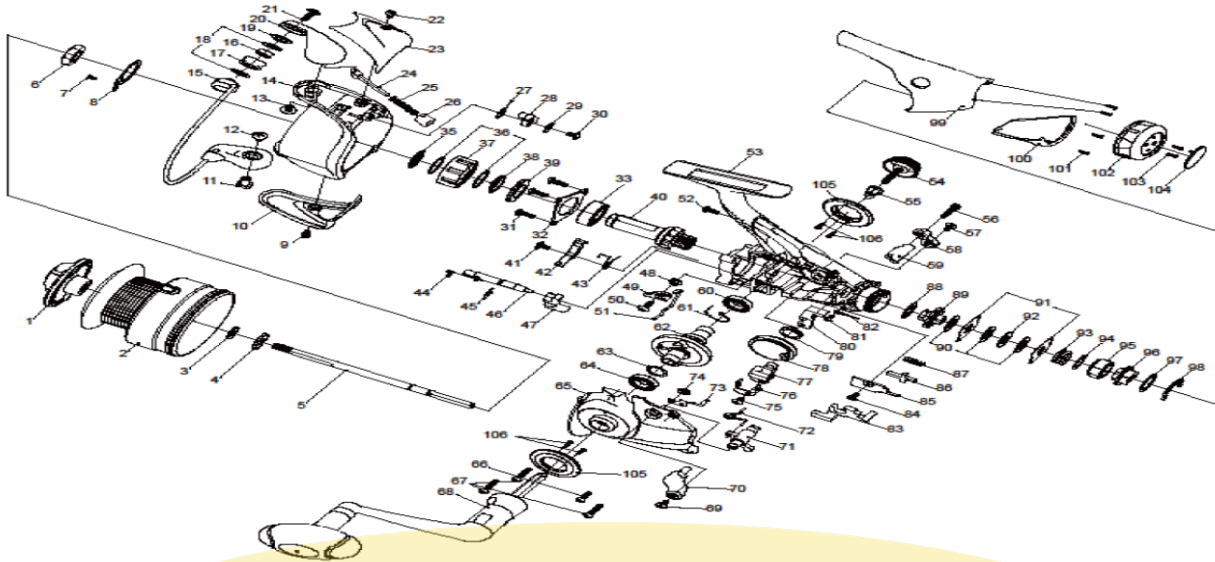

Please order by parts number, not key number
 Veuillez indiquer le numéro de la pièce (Non "Key" No.)

SPINNING REEL

OPUS 4000BRi

KEY NO.	PART NAME	PART NO.	KEY NO.	PART NAME	PART NO.
1	Drag Knob Assembly	WD0-6501	55	Collar	W34-4701
2	Spool Assembly	WD0-6601	56	Screw	W49-1501
3	Washer	W74-2001	57	Screw	W74-2601
4	Washer	W33-9402	58	Clutch Lever (A)	W74-2801
5	Main Shaft	W48-9601	59	Clutch Lever Bridge	W49-1701
6	Rotor Nut	W33-9601	60	Ball Bearing	W49-1801
7	Screw	W74-2101	61	Anti-Reverse Pawl Spring (B)	W34-3902
8	Rotor Nut Holding Plate	W33-9501	62	Drive Gear	W49-1901
9	Screw	W34-0401	63	Washer	W34-3701
10	Cover (A)	W48-9701	64	Ball Bearing	W28-0100
11	Bail Holder Nut	W48-9801	65	Side Cover	WD0-6901
12	Screw	W33-9001	66	Screw	W34-3201
13	Screw	W33-9001	67	Screw	W34-3101
14	Rotor	WD0-6701	68	Handle Assembly	WD0-7001
15	Bail Assembly	W58-0801	69	Screw	W74-2601
16	Ball Bearing	W49-0101	70	Clutch Lever (B)	W74-3001
17	Line Roller	W33-8102	71	Clutch Cam	W74-3101
18	Washer	W45-6601	72	Clutch Cam Spring	W74-3201
19	Washer	W33-8202	73	Click leaf Spring	W49-2601
20	Bail Arm	WD0-6801	74	Retainer	W38-5001
21	Screw	W74-2301	75	Screw	W74-3301
22	Screw	W34-0401	76	Oscillating Slider Retainer	W49-2701
23	Cover (B)	W49-0301	77	Oscillating Slider	W49-2801
24	Bail Spring Shaft	W33-8702	78	Oscillating Gear	W49-2901
25	Bail Spring	W33-8802	79	Bushing	W45-8701
26	Bail Spring Holder	W33-8901	80	Oscillating Plate	W49-3001
27	Bail Trip Lever Spring	W34-0501	81	Screw	W49-3101
28	Bail Trip Lever	W34-0602	82	Click leaf Spring	W49-3201
29	Washer	W46-4501	83	Clutch Plate (A)	W74-3401
30	Screw	W34-0703	84	Screw	W74-3501
31	Screw	W34-3201	85	Clutch Plate (B)	W49-3501
32	Bearing Retainer (A)	W74-2401	86	Clutch Trip Lever	W49-3601
33	Ball Bearing	W49-0401	87	Spring	W49-3701
35	Collar	W34-1201	88	Washer	W38-6201
36	Washer	W34-1501	89	Drag Metal	W49-3801
37	Roller Clutch	W34-1401	90	Drag Washer	W49-3901
38	Collar	W34-1601	91	Eared Washer	W49-4001
39	Collar	W49-0601	92	Key Washer	W49-4101
40	Pinion Gear	W34-1802	93	Drag Coil Spring	W49-4201
41	Screw	W74-2501	94	Washer	W49-4301
42	Anti-Reverse Pawl	W49-0701	95	Drag Screw	W49-4401
43	Anti-Reverse Pawl Spring (A)	W34-4401	96	Drag Metal	W49-4501
44	Anti-Reverse Cam Spring (A)	W34-1901	97	Washer	W49-4601
45	Washer	W49-0801	98	Retainer	W49-4701
46	Anti-Reverse Cam	W49-0901	99	Rear Cover (A)	WD0-7101
47	Anti-Reverse Lever	WD0-5801	100	Rear Cover (B)	W74-3701
48	Collar	W34-4101	101	Screw	W74-3801
49	Anti-Reverse Pawl (A)	W49-1101	102	Drag Knob	W74-3901
50	Screw	W74-2601	103	Screw	W49-5201
51	Anti-Reverse Spring	W49-1201	104	Cap	W49-5301
52	Screw	W49-1501	105	Side Ring	W74-5101
53	Body	W74-2701	106	Screw	W74-5201
54	Handle Screw	W49-1401			