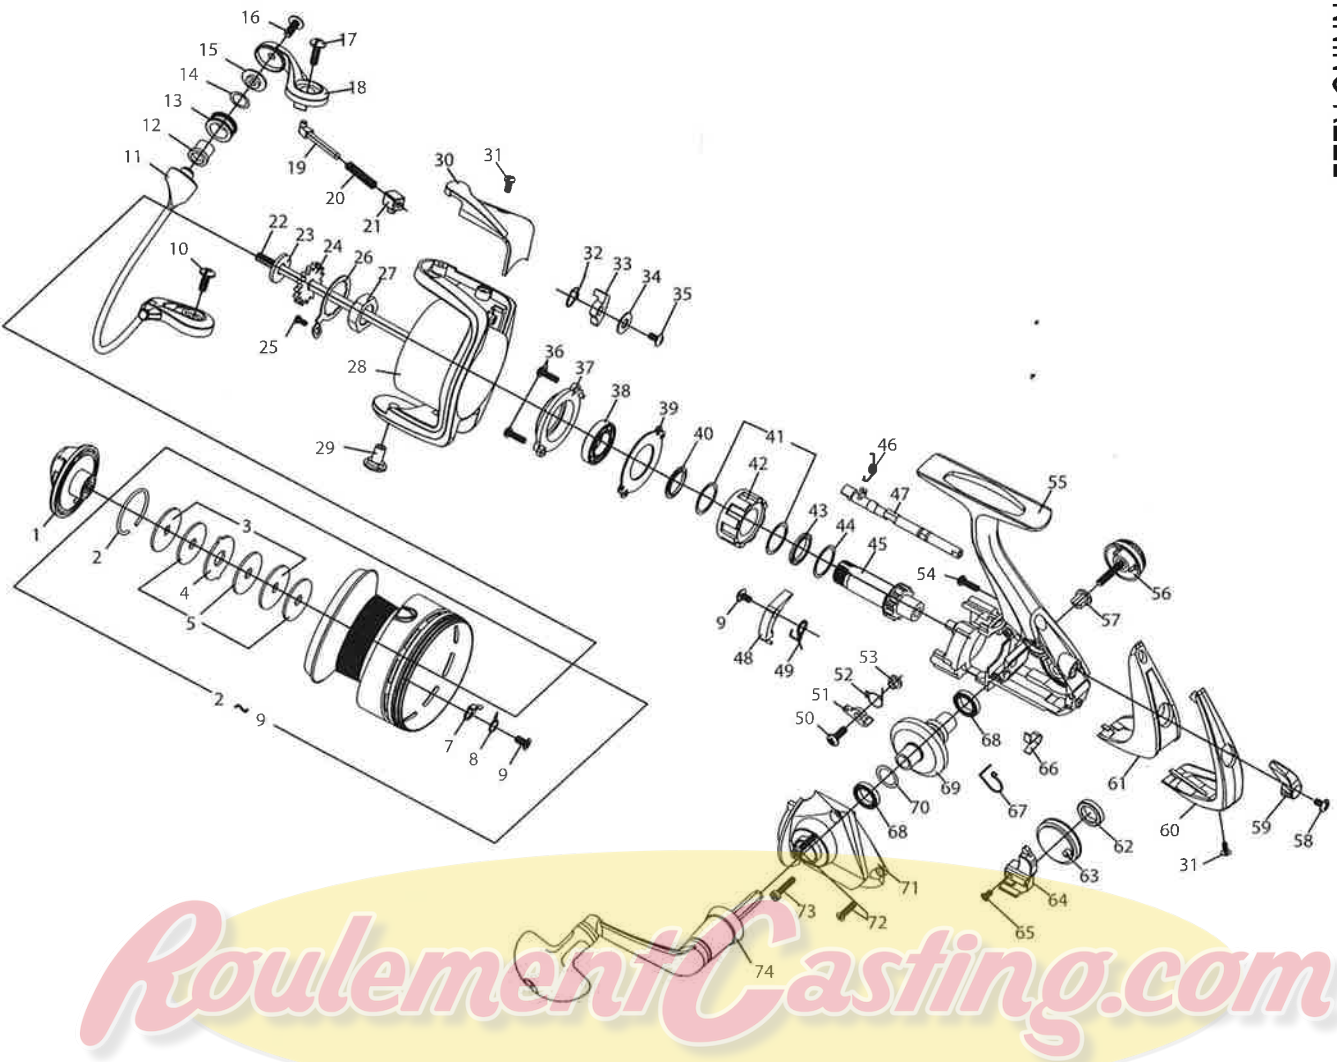

SPINNING REEL

MEGAFORCE 3500X / 4000X

| Key No. | Parts No. | Parts Name | Designation des pièces |
|---------|------------|------------------------------|---|
| 1 | 6W73680110 | Drag Knob Assembly | Bouton de frein complète |
| 2 | 6W33390110 | Drag Washer Retainer | Caps de rouille de frein |
| 3 | 6W33802020 | Key Washer | Rondelle à ailettes |
| 4 | 6W33810220 | Key Washer | Rondelle à ailettes |
| 5 | 6W33820220 | Drag Washer | Rondelle de reni |
| 6 | 6W30190110 | Click Pawl | Clique |
| 7 | 6W30210110 | Click Pawl Spring | Ressort de cliquet |
| 8 | 6W35810110 | Screw | Vis |
| 2-9 | 6W13810110 | Spool Assembly (Extra spool) | Bobine complète (Bobine extra) |
| 10 | 6W13820110 | Screw | Vis |
| 11 | 6W33830110 | Ball Assembly | Ensemble arc-à-croix de pick-up |
| 12 | 6W33830220 | Bushing | Paillet |
| 13 | 6W33920220 | Line Roller | Gailet de pick-up |
| 14 | 6W33951010 | Collar | Collier |
| 15 | 6W33920220 | Collar | Collier |
| 16 | 6W33930110 | Screw | Vis |
| 17 | 6W73640110 | Ball Arm | Bias de pick-up |
| 19 | 6W33970220 | Ball Spring Shaft | Axe de ressort de pick-up |
| 20 | 6W33980220 | Ball Spring | Ressort de pick-up |
| 21 | 6W33980110 | Ball Spring Holder | Support ressort de pick-up |
| 22 | 6W33920220 | Main Shaft | Axe principal |
| 23 | 6W45860110 | Washer | Rondelle |
| 24 | 6W33940220 | Click Gear | Roquet brulleur |
| 25 | 6W33910110 | Screw | Vis |
| 26 | 6W33950110 | Rotor Nut Holding Plate | Plaque de rotor de cloche |
| 27 | 6W33960110 | Rotor Nut | Erou de cloche |
| 28 | 6W73650110 | Roller | Cloche |
| 29 | 6W34020110 | Ball Holder Nut | Erou de support de pick-up |
| 30 | 6W34030990 | Rotor Cover | Couvercle |
| 31 | 6W34040110 | Screw | Vis |
| 32 | 6W34050110 | Ball Trip Lever Spring | Ressort du levier de déclenchement |
| 33 | 6W34060220 | Ball Trip Lever | Levier de déclenchement |
| 34 | 6W45880110 | Washer | Rondelle |
| 35 | 6W34070330 | Screw | Vis |
| 36 | 6W34070110 | Screw | Vis |
| 37 | 6W44000110 | Bearing Retainer (A) | Rondelle de retenue du roulement à billes (A) |
| 38 | 6W45400110 | Ball Bearing | Roulement à billes |
| 39 | 6W34110110 | Bearing Retainer (B) | Rondelle de retenue du roulement à billes (B) |
| 40 | 6W34120110 | Collar | Collier |
| 41 | 6W34150110 | Washer | Rondelle |
| 42 | 6W34140010 | Roller Clutch | Roulement à aiguilles |
| 43 | 6W34160110 | Collar | Collier |
| 44 | 6W45411010 | Pinion Gear | Pignon |
| 45 | 6W47060110 | Anti-reverse Pawl | Ressort du cliquet anti-retour |
| 46 | 6W50750110 | Anti-reverse Cam | Camme du cliquet anti-retour |
| 47 | 6W34200330 | Anti-reverse Pawl | Cliquet anti-retour |
| 48 | 6W34440110 | Anti-reverse Pawl Spring | Ressort du cliquet anti-retour |
| 49 | 6W34430110 | Screw | Vis |
| 50 | 6W34420220 | Anti-reverse Pawl | Cliquet anti-retour |
| 51 | 6W34410110 | Anti-reverse Pawl Spring | Ressort du cliquet anti-retour |
| 52 | 6W50770110 | Collar | Collier |
| 53 | 6W34410110 | Screw | Vis |
| 54 | 6W34210220 | Body | Vis de manivelle |
| 55 | 6W73660110 | Handle Lock Screw | Vis |
| 56 | 6W48730110 | Collar | Collier |
| 57 | 6W34470220 | Anti-reverse Lever | Commande de l'anti-retour |
| 58 | 6W34250110 | Rear Cover (B) | Couvercle arrière (B) |
| 59 | 6W73500110 | Rear Cover (A) | Couvercle arrière (A) |
| 60 | 6W48740110 | Paillet | Roue de commande |
| 61 | 6W70780110 | Bushing | Rondelle |
| 62 | 6W44100110 | Oscillating Gear | Couvercle |
| 63 | 6W34270330 | Collaring Slider | Vis |
| 64 | 6W34280330 | Screw | Vis |
| 65 | 6W34290110 | Anti-reverse Cam Spring | Ressort de came du cliquet anti-retour |
| 66 | 6W34400110 | Anti-reverse Pawl Spring | Ressort du cliquet anti-retour |
| 67 | 6W34390220 | Drive Gear | Roulement à billes |
| 68 | 6W34380220 | Washer | Rondelle |
| 70 | 6W34370110 | Side Cover | Couvercle |
| 71 | 6W73670110 | Screw | Vis |
| 72 | 6W34320110 | Screw | Vis |
| 73 | 6W34310110 | Screw | Vis |
| 74 | 6W73680110 | Handle Assembly | Manivelle |