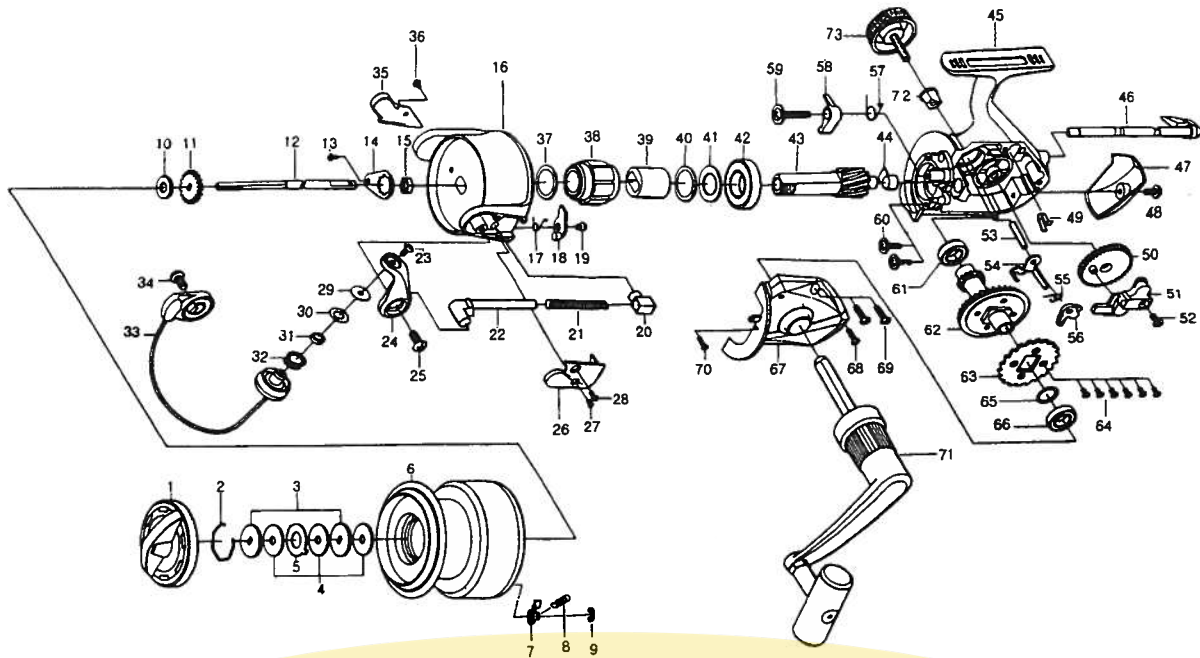

LAGUNA 5500 / 6000

Key No.	Parts No.	Parts Name	Key No.	Parts No.	Parts Name
1	E54-5501	DRAG KNOB	40	F71-1801	BALL BEARING WASHER A
2	171-7701	DRAG WASHER RET	41	F71-1701	BALL BEARING WASHER B
3	L03-1301	KEY WASHER	42	L03-6401	BALL BEARING B
4	373-3711	DRAG WASHER	43	E54-7701	PINION GEAR
5	B89-9501	EARED WASHER	44	L00-6001	PINION COLLAR
2-9	E55-0001	SPOOL	45	E54-7501	BODY
2-9	E55-0401	SPOOL (EXTRA)	46	E54-1803	A/R LEVER
7	B07-8201	CLICK PAWL	47	E54-8801	REAR COVER
8	145-2101	CLICK SPRING	48	F21-2201	REAR COVER SCREW
9	320-1402	CLICK RET	49	E54-1701	A/R CAM SPRING
10	L00-3400	SPOOL WASHER	50	E54-7801	OSC GEAR
11	L02-1401	CLICK GEAR	51	E54-7901	OSC SLIDER
12	E54-8601	MAIN SHAFT	52	351-8901	OSC SLIDER SCREW
13	L01-1702	ROTOR NUT HOLD PLT SCREW	53	E54-8101	A/R CAM SHAFT
14	F58-9801	ROTOR NUT HOLD PLT	54	E54-8001	A/R CAM
15	340-8301	ROTOR NUT	55	E54-2601	A/R PAWL SPRING A
16	E54-8901	ROTOR	56	E54-8301	A/R PAWL A
17	F72-3301	BAIL TRIP LEVER SPRING	57	F72-1701	A/R PAWL SPRING B
18	F71-2601	BAIL TRIP LEVER	58	E54-2101	A/R PAWL B
19	E80-0802	BAIL TRIP LEVER SCREW	59	F75-4101	A/R PAWL SCREW
20	E80-8901	BAIL SPRING HOLDER	60	L01-1601	BEARING RET SCREW
21	E54-9101	BAIL SPRING	61	B54-6001	BALL BEARING C
22	E80-8707	BAIL SPRING SHAFT	62	L07-1702	DRIVE GEAR
23	F60-7301	LINE ROLLER SCREW	63	E54-8201	A/R RATCHET
24	E54-4001	BAIL ARM	64	E54-2901	A/R RATCHET SCREW
25	E00-7601	BAIL ARM SCREW	65	371-2824	DRIVE GEAR WASHER
26	E54-9201	BAIL SPRING COVER	66	B54-6001	BALL BEARING D
27	G25-7301	BAIL SPRING COVER SCREW A	67	E54-8701	SIDE COVER
28	E24-8101	BAIL SPRING COVER SCREW B	68	E13-0501	SIDE COVER SCREW A
29	F44-6302	LINE ROLLER COLLAR	69	B83-5002	SIDE COVER SCREW B
30	F44-6202	LINE ROLLER WASHER	70	G25-7301	SIDE COVER SCREW C
31	F05-5601	BALL BEARING A	71	E54-9601	HANDLE
32	F45-4902	LINE ROLLER	72	F73-1601	HANDLE COLLAR
33	E54-9301	BAIL	73	L00-9111	HANDLE SCREW
34	E00-7601	BAIL HOLDER SCREW			
35	E54-9501	BAIL HOLDER COVER			
36	E24-8101	BAIL HOLDER COVER SCREW			
37	F71-1801	ROLLER CLUTCH WASHER			
38	F72-2601	ROLLER CLUTCH			
39	F70-9801	SPACING SLEEVE			

LA6000 SPECIAL PARTS

Key No.	Parts No.	Parts Name
2-9	E55-0801	SPOOL
2-9	E55-4101	SPOOL (EXTRA)