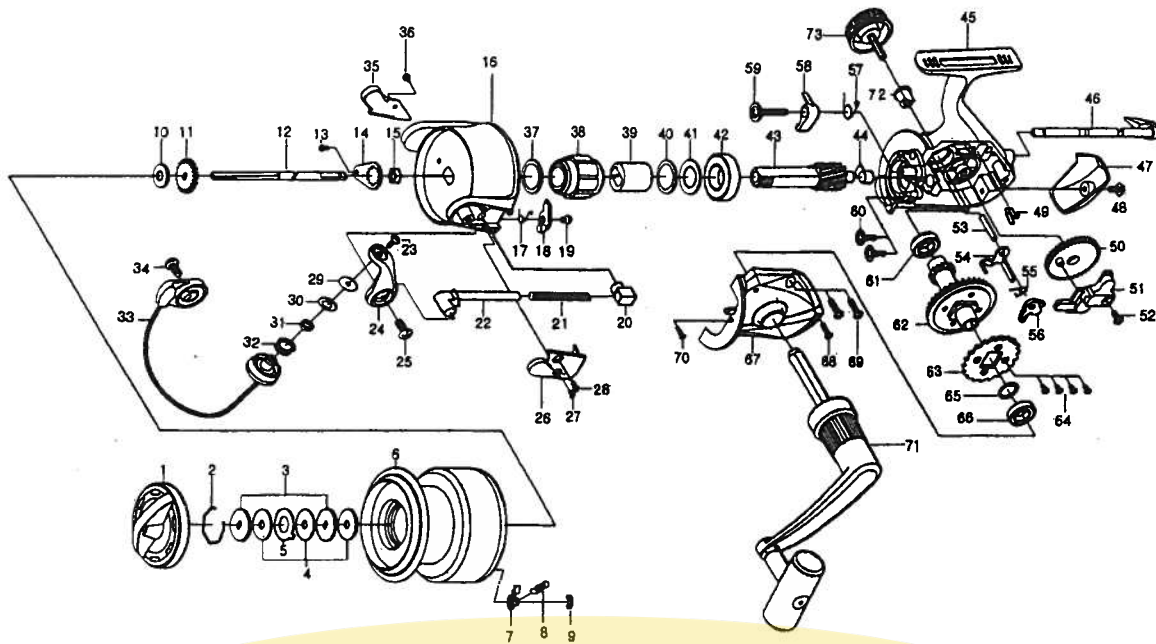

LAGUNA 4500 / 5000

Key No.	Parts No.	Parts Name	Key No.	Parts No.	Parts Name
1	E54-5501	DRAG KNOB	40	F71-1801	BALL BEARING WASHER A
2	171-7701	DRAG WASHER RET	41	F71-1701	BALL BEARING WASHER B
3	L03-1301	KEY WASHER	42	L03-6401	BALL BEARING B
4	373-3711	DRAG WASHER	43	E54-2001	PINION GEAR
5	B89-9501	EARED WASHER	44	B88-0001	PINION COLLAR
2-9	E54-5201	SPOOL	45	E54-1601	BODY
2-9	E54-6601	SPOOL (EXTRA)	46	E54-1801	A/R LEVER
7	B07-8201	CLICK PAWL	47	E54-3501	REAR COVER
8	145-2101	CLICK SPRING	48	F21-2201	REAR COVER SCREW
9	320-1402	CLICK RET	49	E54-1701	A/R CAM SPRING
10	L00-3400	SPOOL WASHER	50	E54-2201	OSC GEAR
11	L02-1401	CLICK GEAR	51	E54-2301	OSC SLIDER
12	E54-3301	MAIN SHAFT	52	351-8901	OSC SLIDER SCREW
13	L01-1702	ROTOR NUT HOLD PLT SCREW	53	E54-2501	A/R CAM SHAFT
14	F58-9801	ROTOR NUT HOLD PLT	54	E54-2401	A/R CAM
15	340-8301	ROTOR NUT	55	E54-2601	A/R PAWL SPRING A
16	E54-3601	ROTOR	56	E54-3001	A/R PAWL A
17	F72-3301	BAIL TRIP LEVER SPRING	57	F72-1701	A/R PAWL SPRING B
18	F71-2601	BAIL TRIP LEVER	58	E54-2101	A/R PAWL B
19	E80-0802	BAIL TRIP LEVER SCREW	59	F75-4101	A/R PAWL SCREW
20	E80-8901	BAIL SPRING HOLDER	60	L01-1601	BEARING RET SCREW
21	E54-3901	BAIL SPRING	61	B54-6001	BALL BEARING C
22	E80-8706	BAIL SPRING SHAFT	62	E54-2701	DRIVE GEAR
23	F60-7301	LINE ROLLER SCREW	63	E54-2801	A/R RATCHET
24	E54-4001	BAIL ARM	64	E54-2901	A/R RATCHET SCREW
25	E00-7601	BAIL ARM SCREW	65	371-2824	DRIVE GEAR WASHER
26	E54-4101	BAIL SPRING COVER	66	B54-6001	BALL BEARING D
27	G25-7301	BAIL SPRING COVER SCREW A	67	E54-3401	SIDE COVER
28	E24-8101	BAIL SPRING COVER SCREW B	68	E13-0501	SIDE COVER SCREW A
29	F44-6302	LINE ROLLER COLLAR	69	B83-5002	SIDE COVER SCREW B
30	F44-6202	LINE ROLLER WASHER	70	G25-7301	SIDE COVER SCREW C
31	F05-5601	BALL BEARING A	71	E54-4501	HANDLE
32	F45-4902	LINE ROLLER	72	F73-1601	HANDLE COLLAR
33	E54-4201	BAIL	73	L00-9111	HANDLE SCREW
34	E00-7601	BAIL HOLDER SCREW			
35	E54-4401	BAIL HOLDER COVER			
36	E24-8101	BAIL HOLDER COVER SCREW			
37	F71-1801	ROLLER CLUTCH WASHER			
38	F72-2601	ROLLER CLUTCH			
39	F70-9801	SPACING SLEEVE			

LA5000 SPECIAL PARTS

Key No.	Parts No.	Parts Name
2-9	E54-6001	SPOOL
2-9	E54-6901	SPOOL (EXTRA)