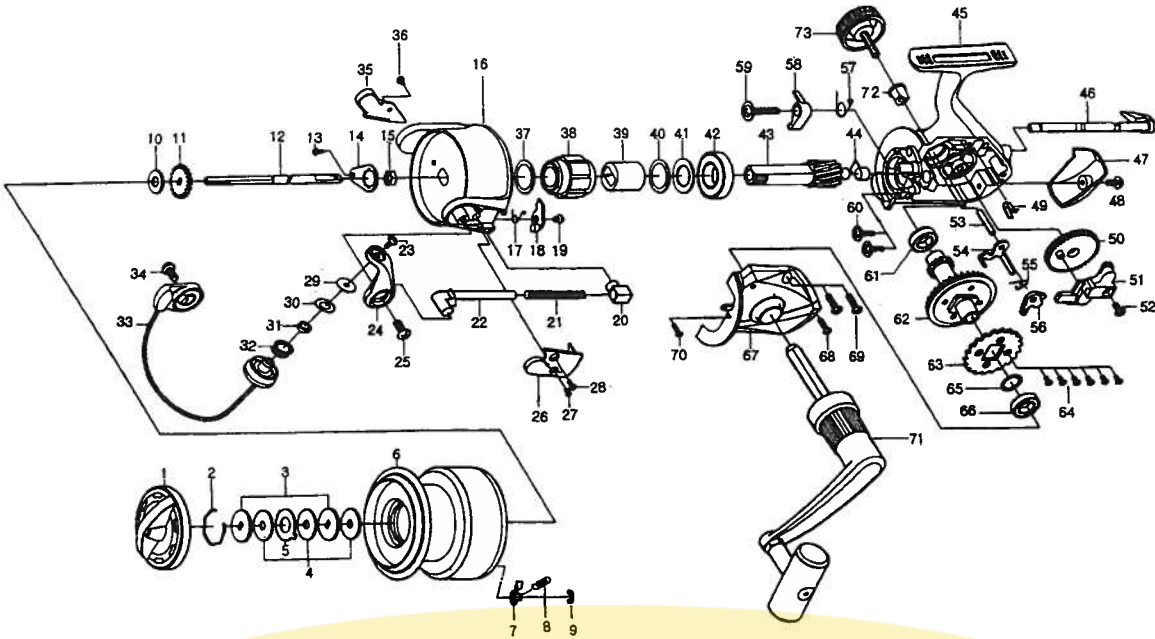

KASTOR 5500 / 6000

Key No.	Parts No.	Parts Name
1	E54-5701	DRAG KNOB
2	171-7701	DRAG WASHER RET
3	L03-1301	KEY WASHER
4	373-3711	DRAG WASHER
5	B89-9501	EARED WASHER
2-9	E55-0601	SPOOL
7	B07-8201	CLICK PAWL
8	145-2101	CLICK SPRING
9	320-1402	CLICK RET
10	L00-3400	SPOOL WASHER
11	L02-1401	CLICK GEAR
12	E54-8601	MAIN SHAFT
13	L01-1702	ROTOR NUT HOLD PLT SCREW
14	F58-9801	ROTOR NUT HOLD PLT
15	340-8301	ROTOR NUT
16	E54-8902	ROTOR
17	F72-3301	BAIL TRIP LEVER SPRING
18	F71-2601	BAIL TRIP LEVER
19	E80-0802	BAIL TRIP LEVER SCREW
20	E80-8901	BAIL SPRING HOLDER
21	E54-9101	BAIL SPRING
22	E80-8707	BAIL SPRING SHAFT
23	F60-7301	LINE ROLLER SCREW
24	E54-4002	BAIL ARM
25	E00-7601	BAIL ARM SCREW
26	E54-9202	BAIL SPRING COVER
27	G25-7301	BAIL SPRING COVER SCREW A
28	E24-8101	BAIL SPRING COVER SCREW B
29	F44-6302	LINE ROLLER COLLAR
30	F44-6202	LINE ROLLER WASHER
31	F47-3401	LINE ROLLER BUSHING
32	F45-4901	LINE ROLLER
33	E54-9302	BAIL
34	E00-7601	BAIL HOLDER SCREW
35	E54-9502	BAIL HOLDER COVER
36	E24-8101	BAIL HOLDER COVER SCREW
37	F71-1801	ROLLER CLUTCH WASHER
38	F72-2601	ROLLER CLUTCH
39	F70-9801	SPACING SLEEVE