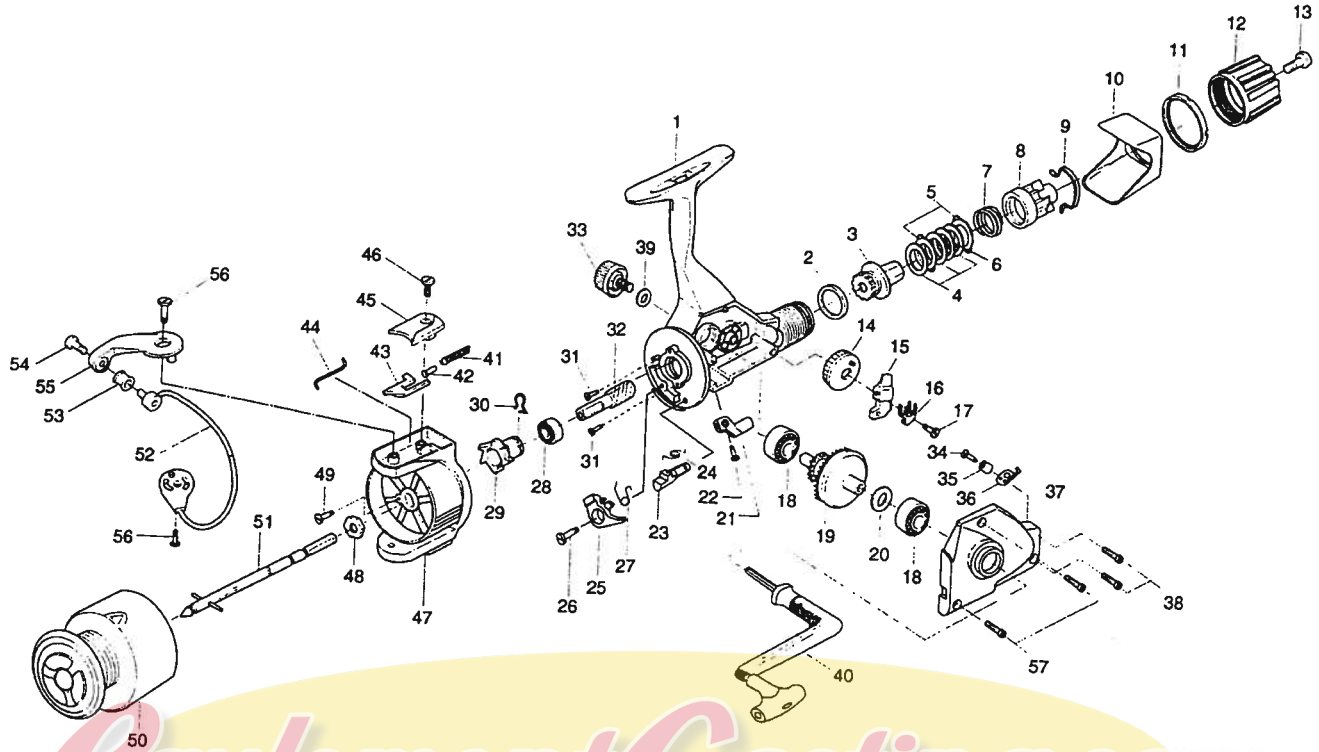

JUPITER-Z3550 / 4050

RoulementCasting.com

Key No.	Parts No.	Parts Name
1	W00-8501	BODY
2	W00-8601	DRAG WASHER
3	W00-8701	CLICK GEAR
4	W00-8801	KEY WASHER A
5	W00-8901	EARED WASHER
6	W00-9001	KEY WASHER B
7	W00-9101	DRAG COIL SPRING
8	W00-9201	DRAG COLLAR
9	W00-9301	DRAG WASHER SPRING
10	W00-9401	REAR COVER
11	W00-9501	REAR COVER SCREW
12	W00-9601	DRAG KNOB
13	W00-1301	DRAG KNOB SCREW
14	W00-9801	OSC GEAR
15	W00-9901	OSC SLIDER
16	W01-0001	OSC SLIDER RET
17	W01-0101	OSC SLIDER SCREW
18	W01-1202	BALL BEARING A
19	W01-0301	DRIVE GEAR
20	W01-0401	DRIVE GEAR WASHER
21	W01-0501	A/R LEVER
22	W00-2201	A/R LEVER SCREW
23	W01-0701	A/R CAM
24	W00-2401	A/R CAM SPRING
25	W01-0901	A/R PAWL
26	W01-1001	A/R PAWL SCREW
27	W01-1101	A/R PAWL SPRING
28	W01-1201	BALL BEARING B
29	W01-1301	A/R RATCHET
30	W01-1401	SPRING HOLDER
31	W01-1501	BEARING RET SCREW
32	W01-1601	PINION GEAR
33	W00-3301	HANDLE LOCK SCREW
34	W00-3401	CLICK SPRING SCREW
35	W00-3501	COLLAR

Key No.	Parts No.	Parts Name
36	W01-2001	CLICK SPRING
37	W01-2101	SIDE COVER
38	W00-3801	SIDE COVER SCREW A
39	W00-3901	HANDLE COLLAR
40	W01-2401	HANDLE
41	W01-2501	BAIL SPRING
42	W00-4201	BAIL SPRING SHAFT
43	W00-4301	BAIL SPRING HOLDER
44	W01-2801	BAIL TRIP LEVER
45	W01-2901	BAIL SPRING COVER
46	W01-3001	BAIL SPRING COVER SCREW
47	W01-3101	ROTOR
48	W01-3201	ROTOR NUT
49	W01-5501	ROTOR NUT LOCK SCREW
50	W01-6201	SPOOL
50	W01-3403	SPOOL (EXTRA)
51	W01-3501	MAIN SHAFT
52	W01-3601	BAIL
53	W01-6101	LINE ROLLER
54	W00-5501	LINE ROLLER SCREW
55	W01-4001	BAIL ARM
56	W01-4101	BAIL ARM SCREW
57	W01-2201	SIDE COVER SCREW B

J-Z4050 Special Parts

Key No.	Parts No.	Parts Name
14	W01-5001	OSC GEAR
44	W01-6601	BAIL TRIP LEVER
45	W01-6501	BAIL SPRING COVER
47	W01-5101	ROTOR
50	W01-6401	SPOOL
50	W01-6703	SPOOL (EXTRA)
51	W01-5601	MAIN SHAFT
52	W01-5301	BAIL