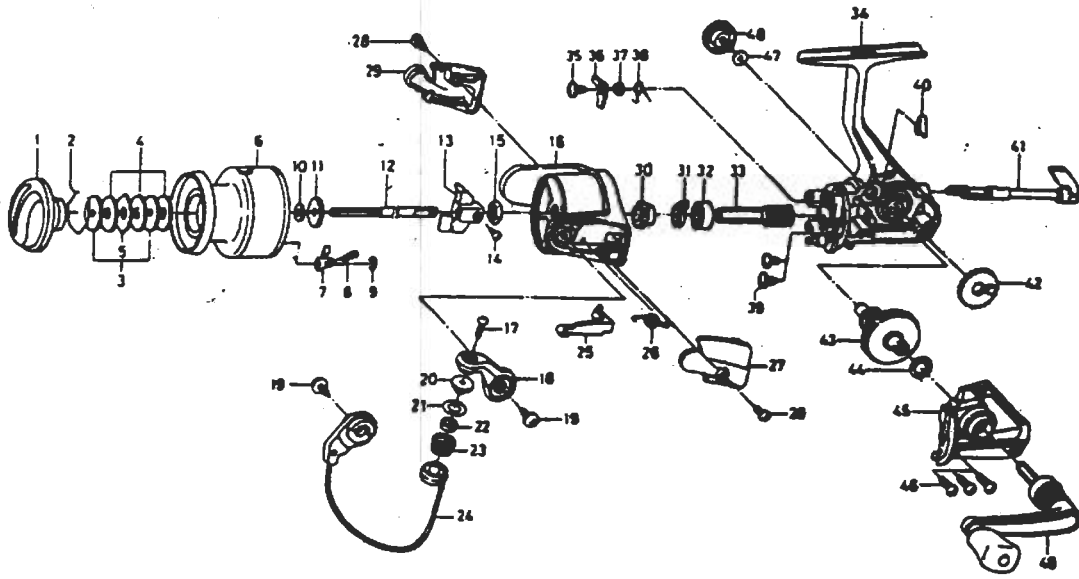

JUPITER-Z2500T

Key No.	Parts No.	Parts Name
2-9	F61-0101	SPOOL
1	F32-2105	DRAG KNOB
2	171-7701	DRAG WASHER RET
3	E46-7201	KEY WASHER
4	E13-6003	DRAG WASHER
5	373-3603	EARED WASHER
7	B07-5304	CLICK PAWL
8	E40-3101	CLICK SPRING
9	320-5901	CLICK RET
10	E46-7101	SPOOL WASHER
11	270-6501	CLICK GEAR
12	F61-9401	MAIN SHAFT
13	F39-5801	OSC SLIDER
14	351-0315	OSC SLIDER SCREW
15	341-9201	ROTOR NUT
16	F31-1403	ROTOR
17	B67-9304	LINE ROLLER SCREW
18	F61-9201	BAIL ARM
19	B84-2102	BAIL ARM SCREW
20	F44-6302	LINE ROLLER COLLAR
21	F44-6202	LINE ROLLER WASHER
22	F47-3401	LINE ROLLER BUSHING
23	F45-4901	LINE ROLLER
24	F61-9601	BAIL
25	E45-1601	BAIL TRIP LEVER

Key No.	Parts No.	Parts Name
26	F12-8901	BAIL SPRING
27	F31-0311	BAIL SPRING COVER
28	E38-4202	BAIL SPRING COVER SCREW
29	F31-0404	BAIL TRIP COVER
30	E38-5501	SPRING HOLDER
31	F31-1502	A/R RATCHET
32	L03-6601	BALL BEARING
33	L01-3902	PINION GEAR
34	F60-9801	BODY
35	L00-1801	A/R PAWL SCREW
36	L01-4401	A/R PAWL
37	L01-4302	A/R PAWL COLLAR
38	L00-1501	A/R PAWL SPRING
39	E03-7801	BEARING RET SCREW
40	F38-5901	A/R CAM SPRING
41	F08-5121	A/R LEVER
42	F60-6001	OSC GEAR
43	F08-4801	DRIVE GEAR
44	373-7808	DRIVE GEAR WASHER
45	F60-9901	SIDE COVER
46	B83-5002	SIDE COVER SCREW
47	B92-4902	HANDLE LOCK WASHER
48	F03-5605	HANDLE LOCK SCREW
49	F61-2301	HANDLE