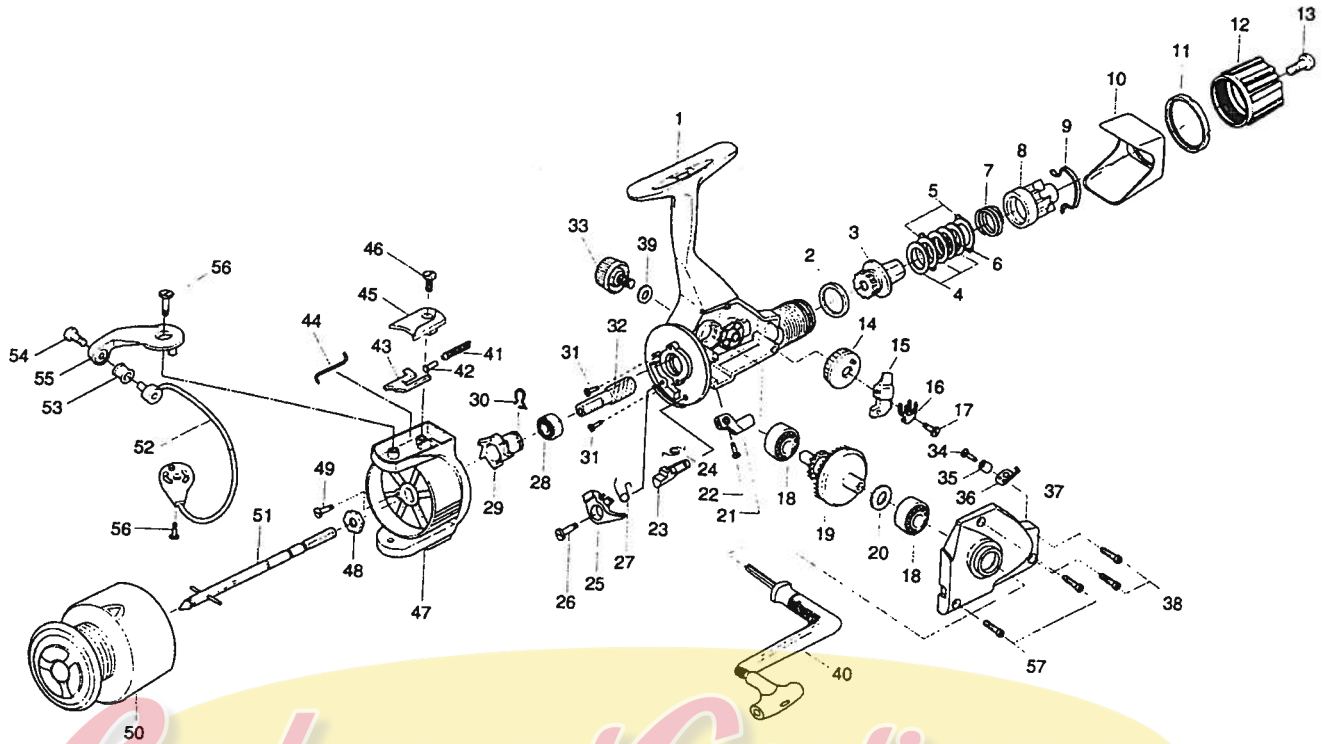

JUPITER-S3550 / 4050

Key No.	Parts No.	Parts Name
1	W00-8503	BODY
2	W00-8601	DRAG WASHER
3	W00-8701	CLICK GEAR
4	W00-8801	KEY WASHER A
5	W00-8901	EARED WASHER
6	W00-9001	KEY WASHER B
7	W00-9101	DRAG COIL SPRING
8	W00-9201	DRAG COLLAR
9	W00-9301	DRAG WASHER SPRING
10	W00-9403	REAR COVER
11	W00-9502	REAR COVER SCREW
12	W00-9603	DRAG KNOB
13	W00-1302	DRAG KNOB SCREW
14	W00-9801	OSC GEAR
15	W00-9901	OSC SLIDER
16	W01-0001	OSC SLIDER RET
17	W01-0101	OSC SLIDER SCREW
18	W01-0201	BUSHING
19	W01-0301	DRIVE GEAR
20	W01-0401	DRIVE GEAR WASHER
21	W01-0502	A/R LEVER
22	W00-2202	A/R LEVER SCREW
23	W01-0701	A/R CAM
24	W00-2401	A/R CAM SPRING
25	W01-0901	A/R PAWL
26	W01-1001	A/R PAWL SCREW
27	W01-1101	A/R PAWL SPRING
28	W01-1201	BALL BEARING
29	W01-1301	A/R RATCHET
30	W01-1401	SPRING HOLDER
31	W01-1501	BEARING RET SCREW
32	W01-1601	PINION GEAR
33	W00-3302	HANDLE LOCK SCREW
34	W00-3401	CLICK SPRING SCREW

Key No.	Parts No.	Parts Name
35	W00-3501	COLLAR
36	W01-2001	CLICK SPRING
37	W01-2103	SIDE COVER
38	W00-3802	SIDE COVER SCREW
39	W00-3901	HANDLE COLLAR
40	W01-2403	HANDLE
41	W01-2501	BAIL SPRING
42	W00-4201	BAIL SPRING SHAFT
43	W00-4301	BAIL SPRING HOLDER
44	W01-2801	BAIL TRIP LEVER
45	W01-2903	BAIL SPRING COVER
46	W01-3002	BAIL SPRING COVER SCREW
47	W01-3103	ROTOR
48	W01-3201	ROTOR NUT
49	W01-5501	ROTOR NUT LOCK SCREW
50	W01-3402	SPOOL
51	W01-3501	MAIN SHAFT
52	W01-3603	BAIL
53	W01-3701	LINE ROLLER
54	W00-5401	LINE ROLLER COLLAR
55	W00-5502	LINE ROLLER SCREW
56	W01-4002	BAIL ARM
57	W01-4102	BAIL ARM SCREW
58	W01-2202	SIDE COVER SCREW

J-S4050 Special Parts

Key No.	Parts No.	Parts Name
14	W01-5001	OSC GEAR
44	W01-6601	BAIL TRIP LEVER
45	W01-6503	BAIL SPRING COVER
47	W01-5103	ROTOR
50	W01-6702	SPOOL
51	W01-5601	MAIN SHAFT
52	W01-5303	BAIL