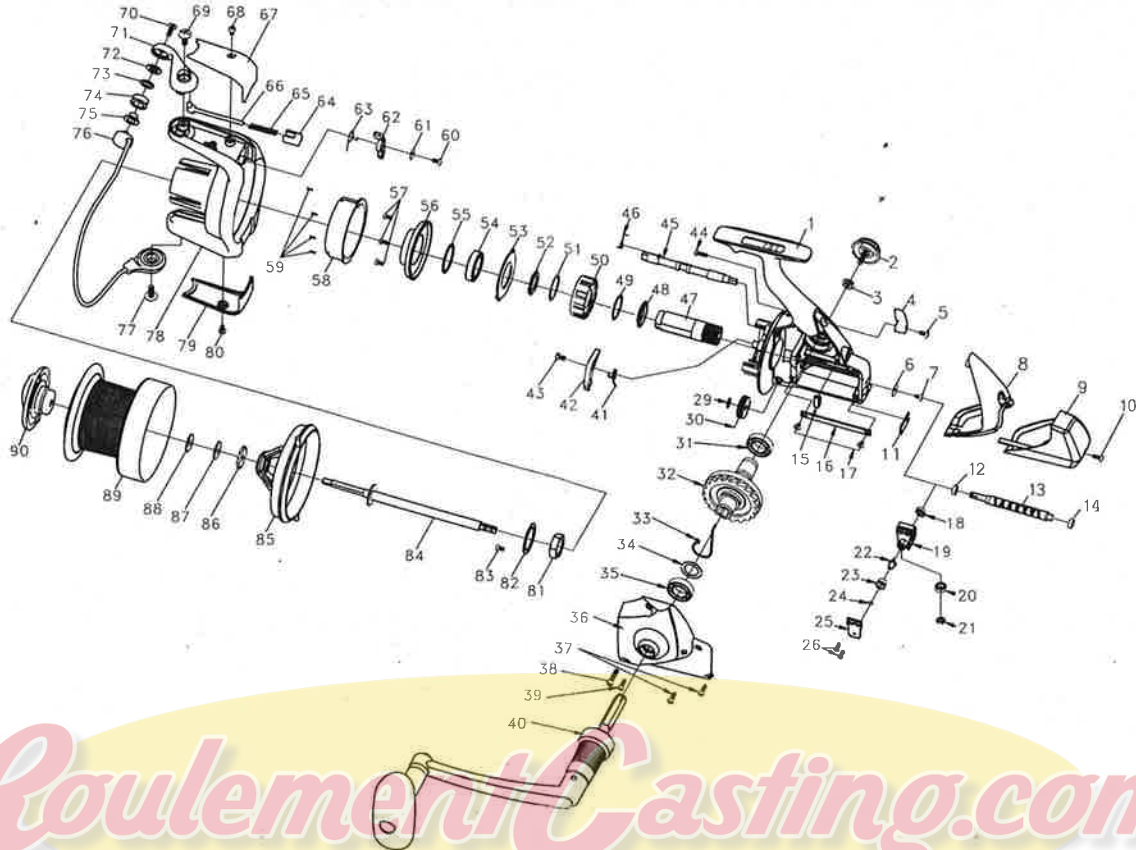

EMCAST SW 5500 / 6000

Roulement Casting.com

Key No.	Parts No.	Parts Name
1	6W7174010	Body
2	6W3602010	Handle screw
3	6W3601010	Washer
4	6W5269010	Anti-Reverse Lever
5	6W3604010	Screw
6	6W3605010	Bearing Retainer
7	6W3606010	Screw
8	6W7175010	Rear Cover A
9	6W5264010	Rear Cover B
10	6W3609010	Screw
11	6W3610010	Worm shaft retainer
12	6W3611010	Bushing
13	6W3612010	Worm Shaft
14	6W3611010	Bushing
15	6W3614010	Anti-Reverse cam Spring
16	6W3615010	Stabilizer bar
17	6W3616010	Screw
18	6W7176010	Ball Bearing
19	6W3618020	Oscillating Slider
20	6W7177010	Ball Bearing
21	6W3620010	Bearing Retainer
22	6W3621010	Oscillating Pawl
23	6W3622010	Collar
24	6W3623010	Washer
25	6W3624010	Oscillating Slider Cover
26	6W3625010	Screw
27		
28		
29	6W5253010	Worm Shaft Retainer
30	6W3627010	Worm Shaft Gear
31	6W7178010	Bushing
32	6W3630010	Drive Gear
33	6W3639010	Anti-Reverse Pawl Spring
34	6W5087010	Washer
35	6W4293010	Ball Bearing
36	6W7179010	Side Cover
37	6W3633010	Screw
38	6W3634010	Screw
39	6W3431010	Screw
40	6W7180010	Handle Assembly
41	6W3639010	Anti-Reverse Pawl Spring
42	6W3640010	Anti-Reverse Pawl
43	6W3641010	Screw
44	6W3642010	Screw
45	6W3643010	Anti-Reverse Cam
46	6W5032010	Spring
47	6W7181010	Pinion Gear
48	6W3649010	Collar
49	6W3650010	Washer
50	6W3651010	Roller Clutch
51	6W3652010	Washer
52	6W3653010	Collar
53	6W3654010	Bearing Retainer
54	6W4292010	Ball Bearing
55	6W3655010	Washer
56	6W3656010	Bearing Retainer
57	6W3657010	Screw
58	6W5033010	One Way Clutch Cover
59	6W5030010	Screw
60	6W3666010	Screw
61	6W3118010	Washer
62	6W3668010	Bail Trip Lever
63	6W3669010	Bail Trip Lever Spring
64	6W3670010	Bail Spring Holder
65	6W3671010	Bail Spring
66	6W3672010	Bail Spring Shaft
67	6W3673010	Cover
68	6W3674010	Screw
69	6W3675010	Screw
70	6W3676010	Screw
71	6W5246030	Bail Arm
72	6W3062010	Collar
73	6W3061010	Washer
74	6W7182010	Line Roller
75	6W3690510	Bushing
76	6W7183010	Bail Assembly
77	6W3684010	Screw
78	6W7184010	Rotor
79	6W3685010	Cover
80	6W3686010	Screw
81	6W3687010	Rotor Nut
82	6W3688010	Rotor Nut Holding Plate
83	6W3689010	Screw
84	6W3690010	Main Shaft
85	6W3691010	Line Guard
86	6W3692010	Click Gear
87	6W3693010	Washer
88	6W5031010	Washer
89	6W7185010	Spool Assembly
90	6W7186010	Drag Knob

EMCAST SW 6000 SPECIAL PARTS

Key No.	Parts No.	Parts Name

89	6W7187010	Spool Assembly