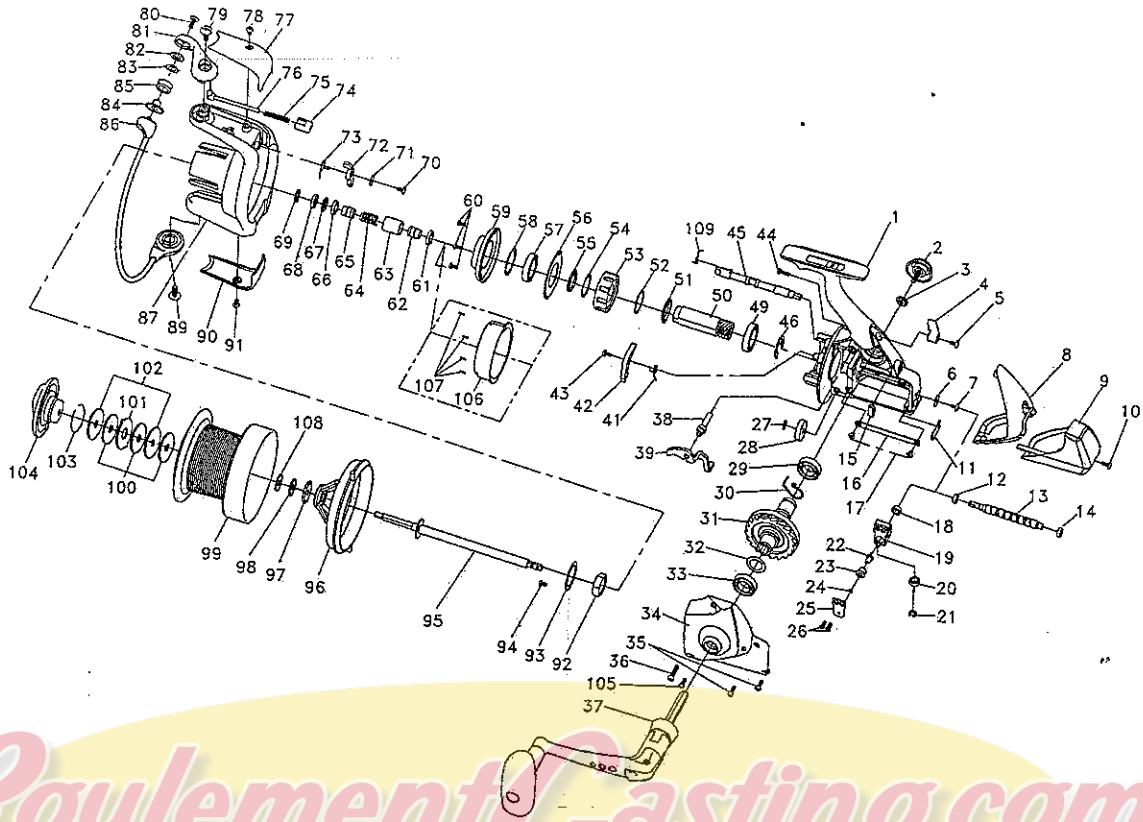

EMCAST SPORT 4500/5000-AB

Key No.	Parts No.	Parts Name
1	6WS79401	Body
2	6W360202	Handle Screw
3	6W360101	Washer
4	6WS25601	Anti-Reverse Lever
5	6W360401	Screw
6	6W360502	Bearing Retainer
7	6W360601	Screw
8	6WS25701	Rear Cover (A)
9	6WS25801	Rear Cover (B)
10	6W360901	Screw
11	6W361002	Worm Shaft Retainer
12	6W361101	Bushing
13	6W361202	Worm Shaft
14	6W361101	Bushing
15	6W361401	Anti-Reverse Cam Spring
16	6W361502	Stabilizer Bar
17	6W361601	Screw
18	6W361751	Bushing
19	6W361802	Oscillating Slider
20	6W429401	Ball Bearing
21	6W362001	Bearing Retainer
22	6W362102	Oscillating Pawl
23	6W362202	Collar
24	6W362301	Washer
25	6W362402	Oscillating Slider Cover
26	6W362501	Screw
27	6W362601	Worm Shaft Retainer
28	6W502701	Worm Shaft Gear
29	6W429302	Ball Bearing
30	6W362901	Anti-Reverse Pawl Spring
31	6WS02501	Drive Gear
32	6W363101	Washer
33	6W429302	Ball Bearing
34	6WS23203	Side Cover
35	6W363301	Screw
36	6W363401	Screw
37	6WS25901	Handle Assembly
38	6W363602	Anti-Reverse Pawl
39	6W363702	Collar
41	6W363901	Anti-Reverse Pawl Spring
42	6W364001	Anti-Reverse Pawl
43	6W364101	Screw
44	6W364201	Screw
45	6W364302	Anti-Reverse Cam
46	6W364401	Pinion Retainer
49	6W429202	Ball Bearing
50	6WS02601	Pinion Gear
51	6W364901	Collar
52	6W365001	Washer
53	6W365101	Roller Clutch
54	6W365201	Washer
55	6W365301	Collar
56	6W365401	Bearing Retainer
57	6W429201	Ball Bearing
58	6W365501	Washer
59	6W365601	Bearing Retainer
60	6W365701	Screw
61	6W365801	Ball Bearing
62	6W365902	Collar
63	6W366001	Spacing Sleeve
64	6W366101	Main Shaft Spring
65	6W366202	Collar
66	6W366801	Ball Bearing
67	6W366301	Washer
68	6W366402	Washer
69	6W366501	Main Shaft Spring
70	6W366601	Screw
71	6W311801	Washer
72	6W366802	Ball Trip Lever
73	6W366901	Ball Trip Lever Spring
74	6W367001	Ball Spring Holder
75	6W367101	Ball Spring
76	6W367202	Ball Spring Shaft
77	6WS26001	Cover
78	6W367401	Screw
79	6W367501	Screw
80	6W367601	Screw
81	6WS23403	Ball Arm
82	6W306201	Collar
83	6W306101	Washer
84	6WS79501	Bushing
85	6W368101	Line Roller
86	6WS79601	Ball Assembly
87	6WS79701	Rotor
89	6W368401	Screw
90	6WS26101	Cover
91	6W368801	Screw
92	6W368702	Rotor Nut
93	6W368801	Rotor Nut Holding Plate
94	6W368901	Screw
95	6W369002	Main Shaft
96	6W369102	Line Guard
97	6W369201	Click Gear
98	6W369301	Washer
99-103	6WS79801	Spool Assembly
100	6W369601	Drag Washer
101	6W369801	Eared Washer
102	6W369701	Key Washer
103	6W369901	Drag Washer Retainer
104	6WS26201	Drag Knob
105	6W343101	Screw
106	6WS02901	One Way Clutch Cover
107	6WS03001	Screw
108	6WS03101	Washer
109	6WS03201	Spring
EMCAST SPORT 5000-AB SPECIAL PARTS		
Key No.	Parts No.	Parts Name
99-103	6WS79901	Spool Assembly